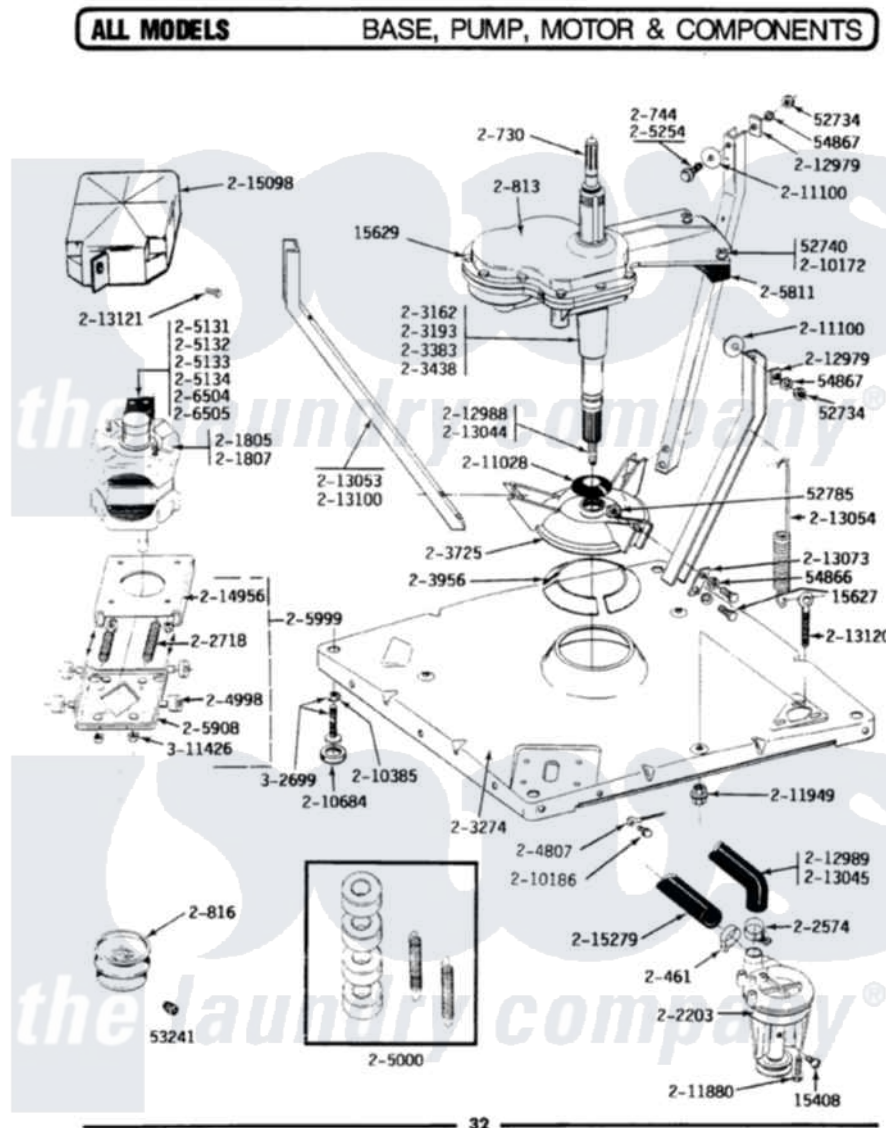

# Maytag LA612S 01 - BASE, PUMP, MOTOR & COMPONENTS

Maytag Residential Maytag LA612S Washer Parts Parts Diagram 01 - BASE, PUMP, MOTOR & COMPONENTS  
 Click on the part number to view part

Item	Original Part Number	Replaced By	Status	Part Description
1	Y015408	<a href="#">22003235</a>		Screw, Bearing Insert
2	<a href="#">Y015627</a>			Screw- Hex
3	<a href="#">Y015629</a>			Bolt, Grinding Chamber
4	<a href="#">Y052734</a>			Nut, Carrage Bolts And Bracket
5	Y052740	<a href="#">62739</a>		Nut, Lock
6	<a href="#">Y052785</a>			Nut, Brace To Damper
7	<a href="#">Y053241</a>			Set Screw, Motor Pulley
8	Y054866	<a href="#">486009</a>		Lockwasher
9	<a href="#">Y054867</a>			Washer, Lock
10	200461	<a href="#">285655</a>		Clamp, Hose
11	200730	<a href="#">22002124</a>		Shaft- Agi
12	200744	<a href="#">W10175939</a>		Bolt
13	200813		Not Available	GEAR CASE COVER ASSEMBLY
14	200816	<a href="#">6-2008160</a>		Pulley- MO
15	201807	<a href="#">12002353</a>		Motor-Drve