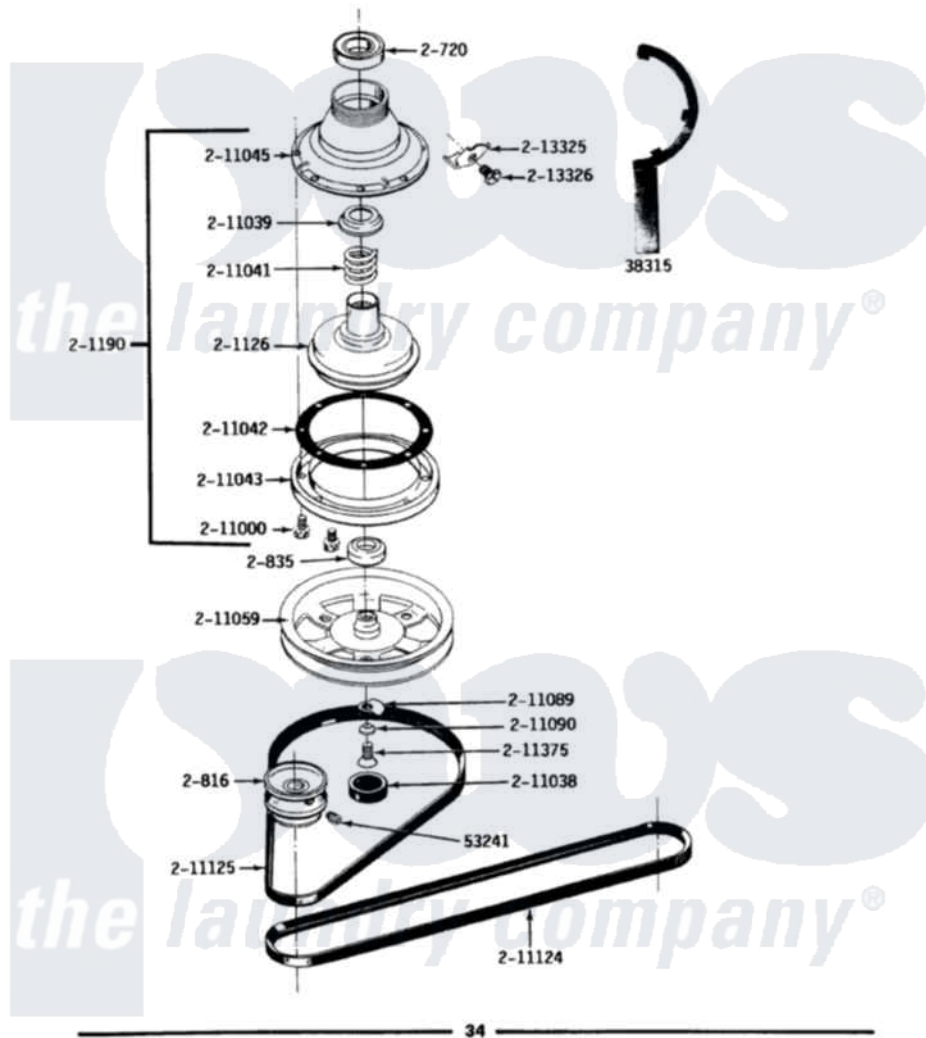

# Maytag LA612S 03 - CLUTCH, BRAKE & BELTS

## ALL MODELS CLUTCH, BRAKE & BELTS

Maytag Residential Maytag LA612S Washer Parts Parts Diagram 03 - CLUTCH, BRAKE & BELTS  
 Click on the part number to view part

Item	Original Part Number	Replaced By	Status	Part Description
1	Y038315	<a href="#">038315</a>		Tool
2	<a href="#">Y053241</a>			Set Screw, Motor Pulley
3	Y200720	<a href="#">22003441</a>		Bearing, Rear
4	200816	<a href="#">6-2008160</a>		Pulley- MO
5	<a href="#">200835</a>			Bearing, Brake Rotor
6	201126	<a href="#">6-2011900</a>		Brake Asse
7	201190	<a href="#">6-2011900</a>		Brake Asse
8	211000			SCREW, BRAKE DRUM (HEX HEAD)
9	211038		Not Available	CAP, OIL RETAINER
10	211039	<a href="#">6-2011900</a>		Brake Asse
11	211041	<a href="#">6-2011900</a>		Brake Asse
12	211042	<a href="#">6-2011900</a>		Brake Asse
13	211043	<a href="#">6-2011900</a>		Brake Asse
14	211045	<a href="#">6-2011900</a>		Brake Asse
15	211059	<a href="#">6-2301530</a>		Pulley
16	<a href="#">211089</a>			Lug, Stop Pulley

17	211090	<a href="#">22003555</a>	Washer, Stop Lug
18	<a href="#">211124</a>		Part Not Used
19	<a href="#">211125</a>		V Belt, Drive Pulley
20	211375	<a href="#">681582</a>	Screw
21	<a href="#">213325</a>		Clip, Retaining
22	<a href="#">213326</a>		Bolt, Sems Retaining Clip