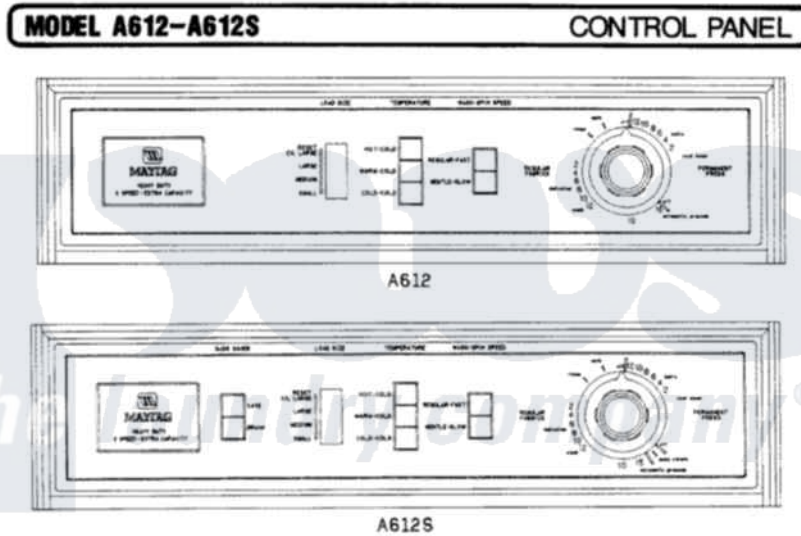

# Maytag LA612S 04 - CONTROL PANEL

Maytag Residential Maytag LA612S Washer Parts Parts Diagram 04 - CONTROL PANEL  
 Click on the part number to view part

Item	Original Part Number	Replaced By	Status	Part Description
1	205033	<a href="#">22205033</a>		Motor- Tim
2	<a href="#">206216</a>			Water Temperature Switch
3	206217		Not Available	SPEED CONTROL SWITCH
4	206223	<a href="#">22206223</a>		Switch- Wa
6	206226		Not Available	SUDS SAVE SWITCH
7	<a href="#">206232</a>			Timer
9	<a href="#">206568</a>			Control Panel
10	<a href="#">210932</a>			Screw, No.8 X 9/16 Ctsk Note: Screw, Inlet Duct
11	<a href="#">211065</a>			Spring, Index Wheel
12	211168	<a href="#">W10139210</a>		Screw, 8-18 X 5/16
13	<a href="#">211605</a>			Bezel, Timer Dial
14	213117	<a href="#">67006908</a>		Screw, Ice Rack
15	213966	<a href="#">3400014</a>		Screw
16	<a href="#">214809</a>			Back Up Plate
17	<a href="#">214815</a>			End Cap F/Control Panel-LH
18	<a href="#">214816</a>			End Cap F/Control Panel-RH

19	<a href="#">214872</a>		Palnut, End Cap Note: Nut, Lamp Holder
20	<a href="#">214894</a>		Fastener, End Cap
21	<a href="#">214897</a>		Pad, Control Panel
22	215161	<a href="#">22001571</a>	Bezel, Timer Dial
23	<a href="#">215162</a>		Timer Knob
24	215164	Not Available	CAP FOR KNOB