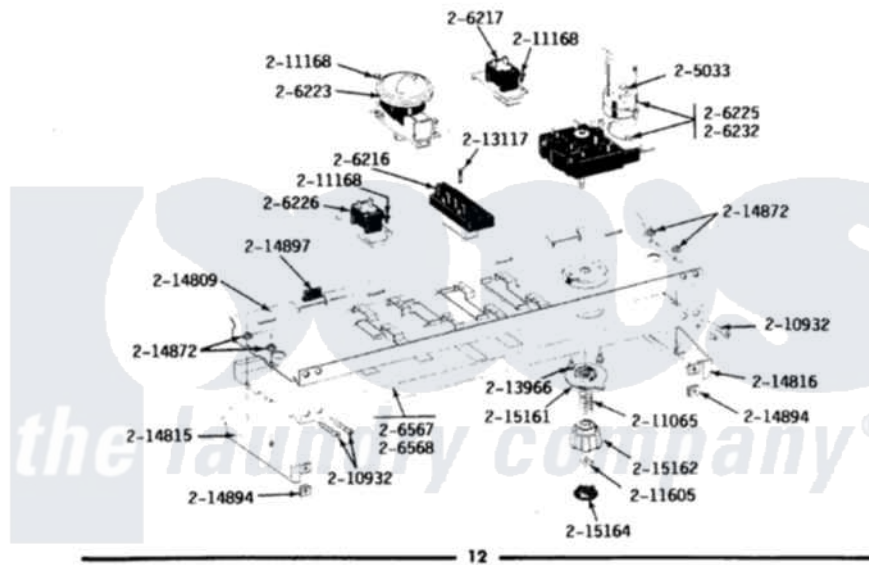

# Maytag LA612S 04 - CONTROL PANEL

Maytag Residential Maytag LA612S Washer Parts Parts Diagram 04 - CONTROL PANEL  
 Click on the part number to view part

Item	Original Part Number	Replaced By	Status	Part Description
1	205033	<a href="#">22205033</a>		Motor- Tim
2	<a href="#">206216</a>			Water Temperature Switch
3	206217		Not Available	SPEED CONTROL SWITCH
4	206223	<a href="#">22206223</a>		Switch- Wa
6	206226		Not Available	SUDS SAVE SWITCH
7	<a href="#">206232</a>			Timer
9	<a href="#">206568</a>			Control Panel
10	<a href="#">210932</a>			Screw, No.8 X 9/16 Ctsk Note: Screw, Inlet Duct
11	<a href="#">211065</a>			Spring, Index Wheel
12	211168	<a href="#">W10139210</a>		Screw, 8-18 X 5/16
13	<a href="#">211605</a>			Bezel, Timer Dial
14	213117	<a href="#">67006908</a>		Screw, Ice Rack
15	213966	<a href="#">3400014</a>		Screw
16	<a href="#">214809</a>			Back Up Plate
17	<a href="#">214815</a>			End Cap F/Control Panel-LH
18	<a href="#">214816</a>			End Cap F/Control Panel-RH

19	<a href="#">214872</a>		Palnut, End Cap Note: Nut, Lamp Holder
20	<a href="#">214894</a>		Fastener, End Cap
21	<a href="#">214897</a>		Pad, Control Panel
22	215161	<a href="#">22001571</a>	Bezel, Timer Dial
23	<a href="#">215162</a>		Timer Knob
24	215164	Not Available	CAP FOR KNOB