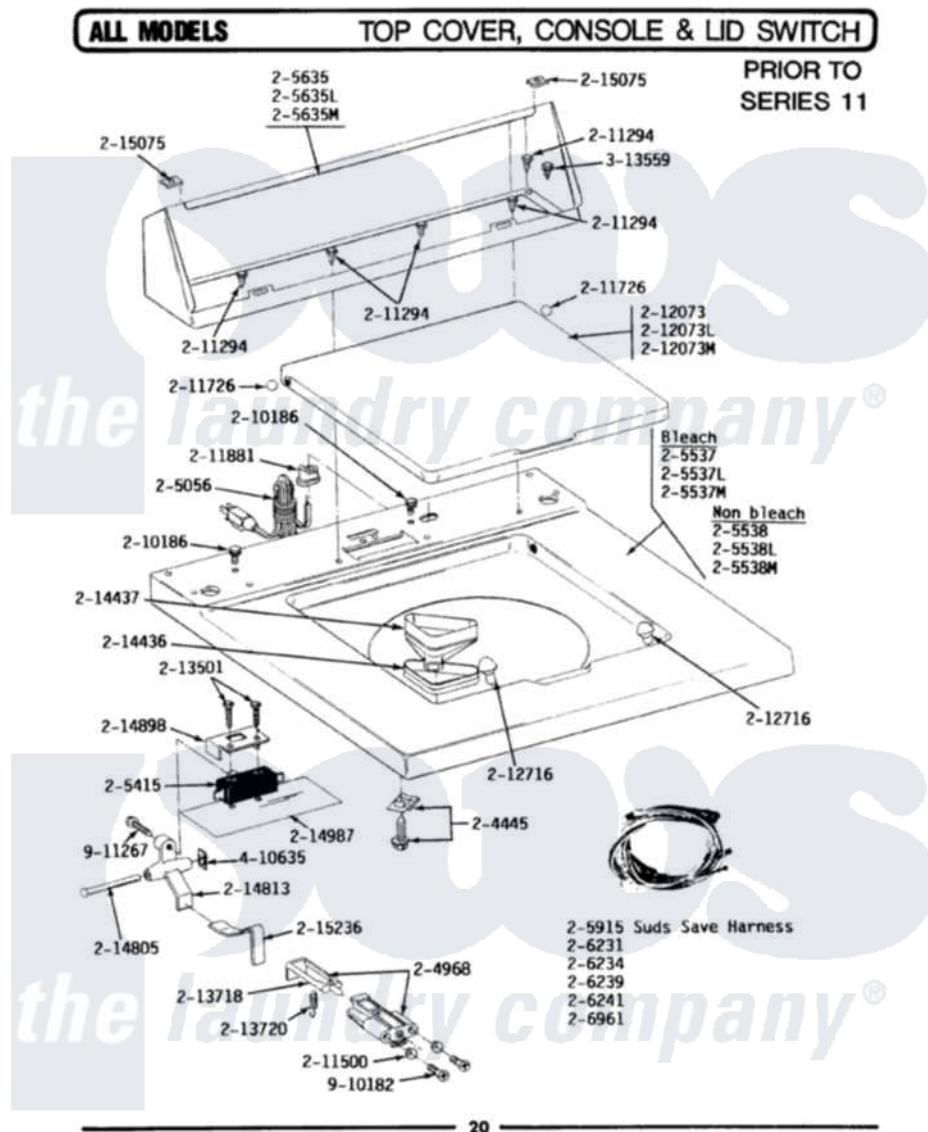

Maytag LA612S 07 - TOP COVER, CONSOLE & LID SWITCH

Maytag Residential Maytag LA612S Washer Parts Parts Diagram 07 - TOP COVER, CONSOLE & LID SWITCH
 Click on the part number to view part

Item	Original Part Number	Replaced By	Status	Part Description
1	Y201808			Converter
2	204445			Screw And Fastener Assembly
3	204968			Plunger And Bracket Assembly--W
4	205056	204590		Cord, Power
5	205415	279347		Switch-Lid
7	205537L			Top Cover-Almond--NA
11	205635L		Not Available	CONSOLE (ALM)
13	205997			Non-Bleach Conversion Kit
16	206231			Wire Harness
19	210186	3370225		Screw
20	211294	90767		Screw, 8A X 3/8 HeX Washer Head Tapping
21	211500			Washer, Bracket To Top Cover
22	211726			Hinge, Ball Lid
23	211737	248562		Terminal
24	211881			Grommet, Cord Part Not Used-

24	211001		Gas Models Only
26	212073L	Not Available	LID-ALMOND
27	212716		Bumper, Lid
28	213501		Screw, No.6-20 X 1-1/8 Inch
29	213718		Plunger, Lid Switch
30	213720		Spring, Lid Switch
31	214436		Gasket
32	214805		Pin For Unbalance Lever
33	214813	Not Available	LEVER FOR LID SWITCH
34	214898		Cover For Lid Switch
35	214987		Moisture Barrier For Switch
36	215075		Fastener, Control Panel To Console
37	215236	214804	Unbalance Lever
39	215578		Bleach Inlet Almond
41	215580		Cup, Bleach
42	301548		Clamp, Ground Wire
43	311155		Ground Wire And Clamp
44	Y312140		Wire Connector
45	Y313559		Screw
46	410635		Fastener
47	910182	25-7809	Screw, No.6-20 1/2 Flthd Torx
48	911267		Screw, Pump Cover