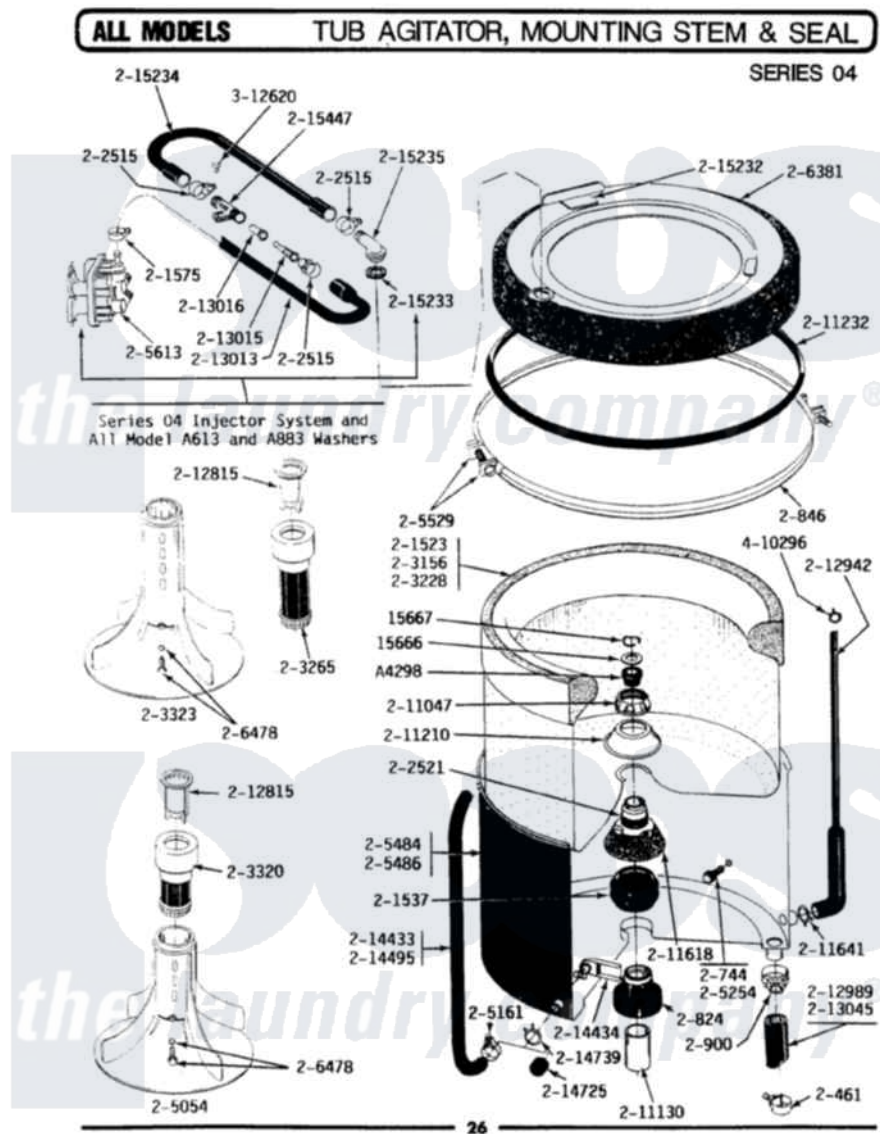

Maytag LA612S 10 - TUB, AGITATOR, MTG. STEM & SEAL (SER 04)

Maytag Residential Maytag LA612S Washer Parts Parts Diagram 10 - TUB, AGITATOR, MTG. STEM & SEAL (SER 04)
 Click on the part number to view part

Item	Original Part Number	Replaced By	Status	Part Description
1	A04298		Not Available	SEAL, AGITATOR DRIVE SHAFT
2	Y015666			Washer, Retaining -
3	Y015667			Retaining Ring
4	Y054867			Washer, Lock
5	200744	W10175939		Bolt
6	200824	6-2040130		Tub Bearin
7	200846			Clamp - Tub Cover
8	200900	616099		Clamp
10	201537	6-2095720		Mounting S
11	201575			Clamp, Hose
12	202515	596669		Clamp, Manifold
13	203156		Not Available	INNER TUB
14	202521	6-2095720		Mounting S
15	203156		Not Available	INNER TUB
16	203265			Lint Filter-Dispenser
18	203323	22004085		Large Agitator

19	204012	6-2095720	Mounting S
20	204013	6-2040130	Tub Bearin
22	205161	489503	Clamp
23	205254	W10175938	Bolt
24	205484		Tub, Outer Part Not Used
26	205529		Nut And Bolt Kit For Tub Clam
27	205613		Water Valve
28	206381	Not Available	TUB COVER
29	206478	Not Available	SCREW & WASHER FOR AGITATOR
30	206683	206680	Water Injector Assembly
31	211047	6-2110472	Nut- Clamp
32	211100		Washer, Outer Tub
33	211130		Bearing Liner, Tub Bearing
34	211210		Washer, Clamping Nut
35	211232		Seal, Tub Cover
36	211618	22001423	Set Screw, Mounting Stem
37	211641		Clamp, 1-1/16"
38	212815	Not Available	DISPENSER CUP
39	212942	22001619	Tube, Water Level Switch
41	213013		Hose, Injector
42	213015		Nozzle, Injector
43	213016	216201	Nozzle
44	213045		Hose, Outer Tub Part Not Used
45	214434		Spout, Deflector
"	214433		Tube, Inlet Part Not Used
46	214725		Cap For Spout-Outer Tub
47	214739	596669	Clamp, Manifold
48	214875	285655	Clamp, Hose
49	215232		Bumper, Unbalance
50	215233		Seal For Injector Tube
51	Y215234		Hose, Injector Fill
52	215235		Tube, Injector
53	215447		Sleeve For Injector
54	Y310632	1163839	Screw
55	312620		Screw, Sems
56	410296	596669	Clamp, Manifold