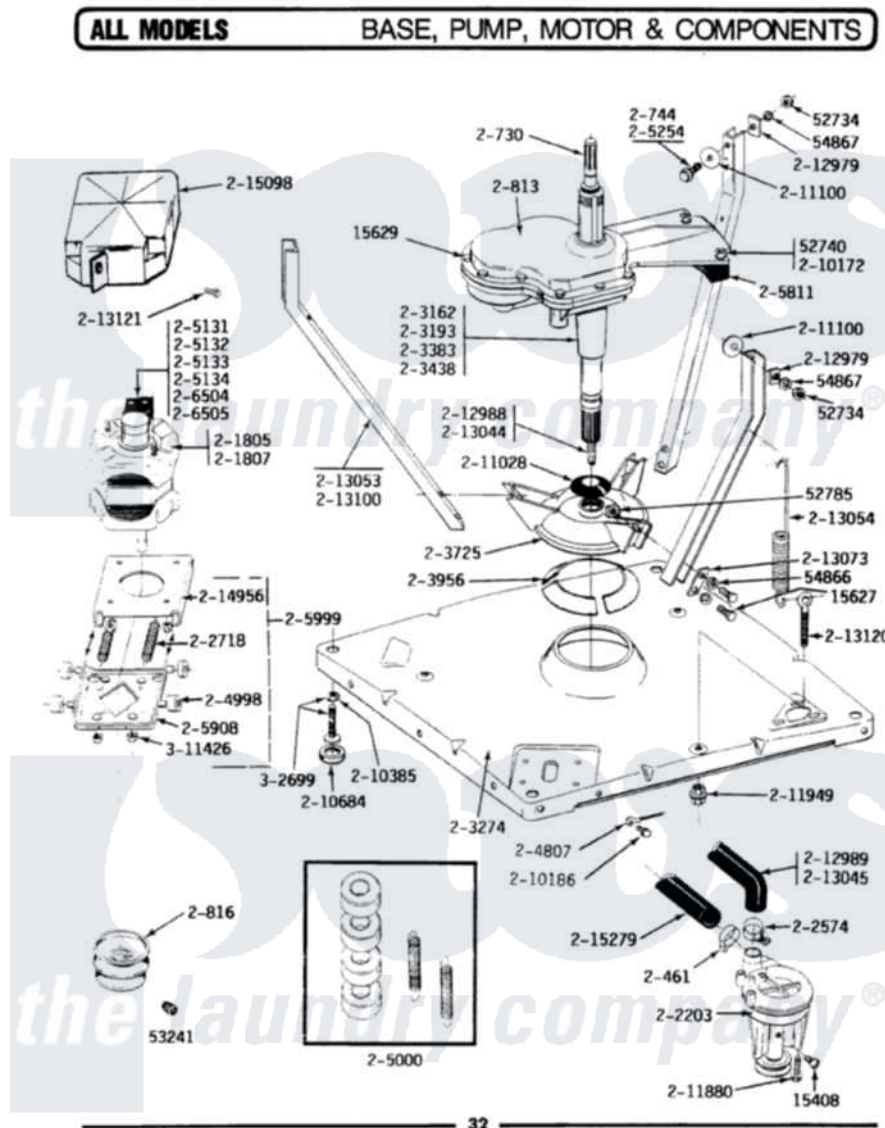

Maytag LA613 01 - BASE, PUMP, MOTOR & COMPONENTS

Maytag Residential Maytag LA613 Washer Parts Parts Diagram 01 - BASE, PUMP, MOTOR & COMPONENTS
 Click on the part number to view part

Item	Original Part Number	Replaced By	Status	Part Description
1	Y015408	22003235		Screw, Bearing Insert
2	Y015627			Screw- Hex
3	Y015629			Bolt, Grinding Chamber
4	Y052734			Nut, Carrage Bolts And Bracket
5	Y052740	62739		Nut, Lock
6	Y052785			Nut, Brace To Damper
7	Y053241			Set Screw, Motor Pulley
8	Y054866	486009		Lockwasher
9	Y054867			Washer, Lock
10	200461	285655		Clamp, Hose
11	200730	22002124		Shaft- Agi
12	200744	W10175939		Bolt
13	200813		Not Available	GEAR CASE COVER ASSEMBLY
14	200816	6-2008160		Pulley- MO
15	201807	12002353		Motor-Drve