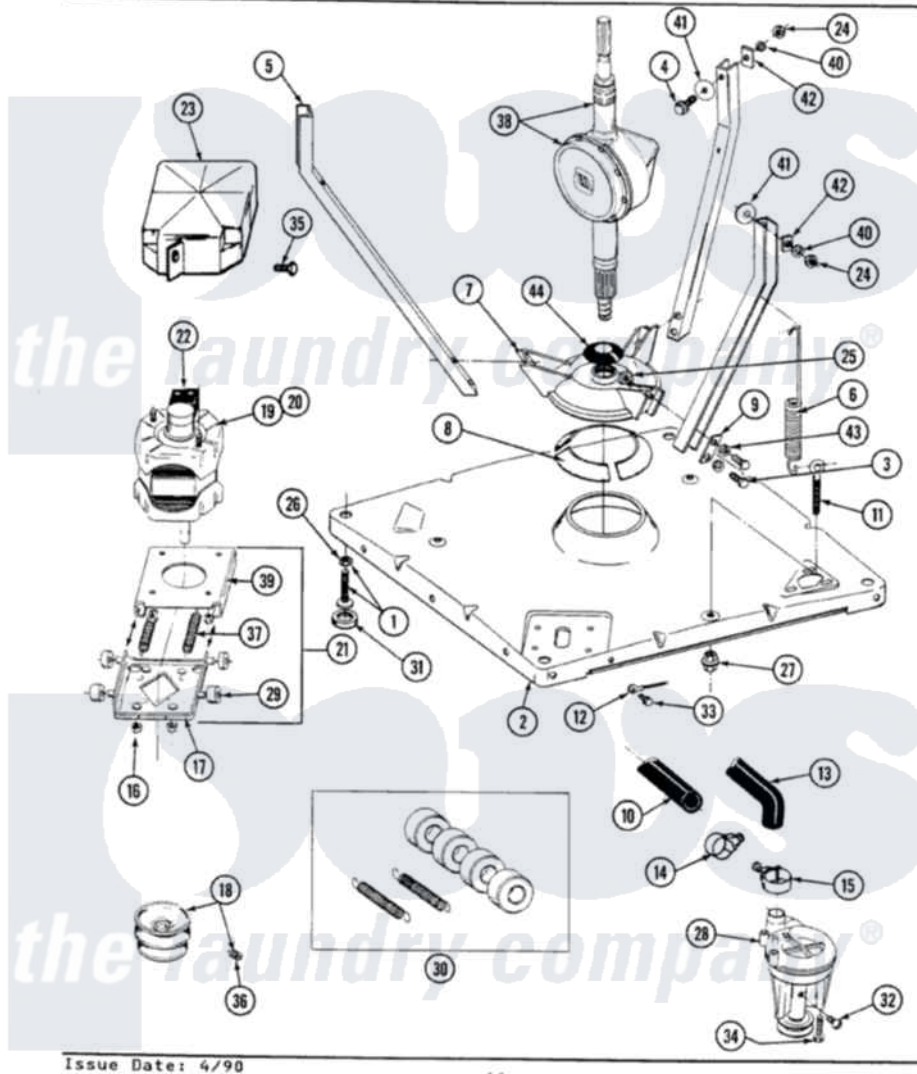

# Maytag LA6910 01 - BASE, PUMP, MOTOR & COMPONENTS

SECTION: BASE, PUMP, MOTOR & COMPONENTS  
 MODEL: ALL MODELS

Issue Date: 4/90

44

Maytag Residential Maytag LA6910 Washer Parts Parts Diagram 01 - BASE, PUMP, MOTOR & COMPONENTS  
 Click on the part number to view part

Item	Original Part Number	Replaced By	Status	Part Description
1	Y302699	<a href="#">22003428</a>		Leg, Adjustable
2	<a href="#">203274</a>			Base With Damper Pads
3	<a href="#">Y015627</a>			Screw- Hex
4	205254	<a href="#">W10175938</a>		Bolt
"	200744	<a href="#">W10175939</a>		Bolt
5	<a href="#">213053</a>			Brace, Tub Part Not Used
6	<a href="#">213054</a>			Centering Spring - 3 Used
7	<a href="#">203725</a>			Damper W/Bolt And Clip
8	<a href="#">203956</a>			Damper Pad Kit
9	<a href="#">213073</a>			Washer, Double Brace
10	214767	<a href="#">22001448</a>		Hose, Pump
11	213120	<a href="#">216416</a>		Bolt, Eye/Centering Spring
12	<a href="#">204807</a>			Ground Wire, Supp. Plte To Top Cover
13	<a href="#">213045</a>			Hose, Outer Tub Part Not Used
14	200461	<a href="#">285655</a>		Clamp, Hose