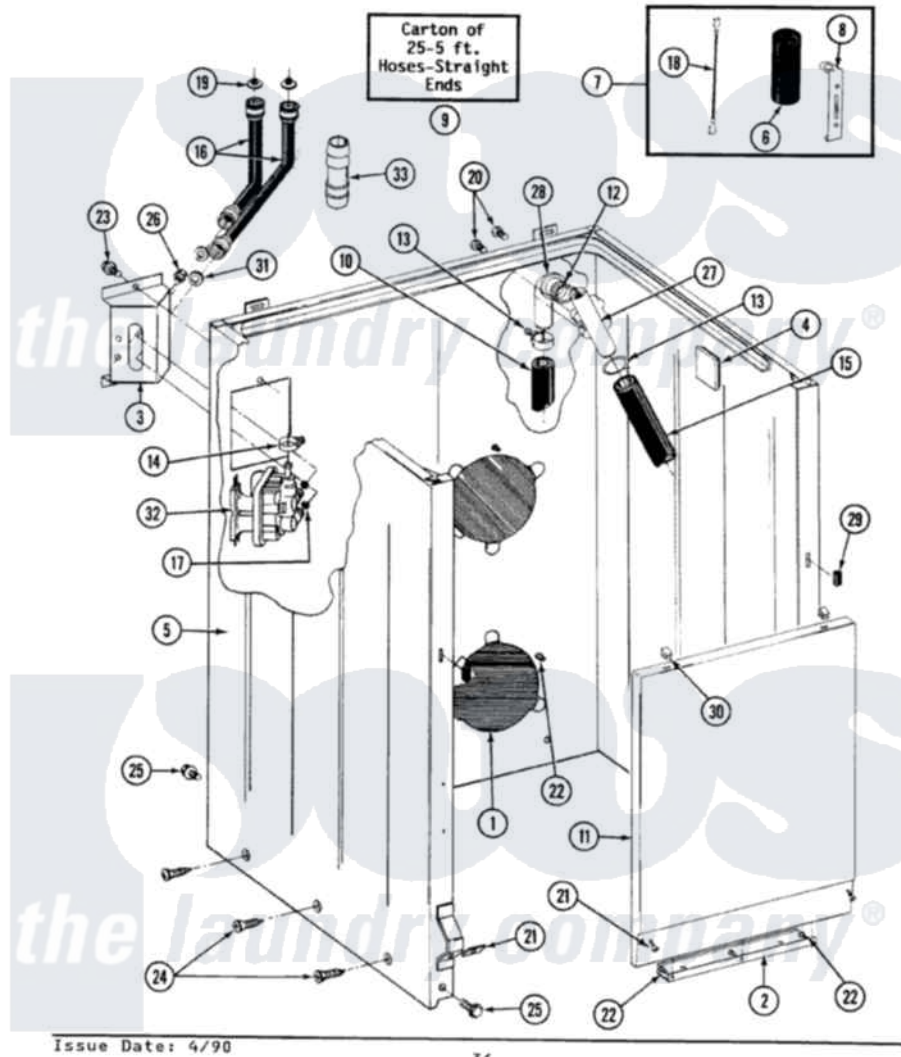

Maytag LA6910 02 - CABINET, WATER VALVE, HOSES & FRNT PANEL

SECTION: CABINET, WATER VALVE, HOSES & FRONT PANEL
 MODEL: ALL MODELS

Maytag [Residential Maytag LA6910 Washer Parts](#) Parts Diagram 02 - CABINET, WATER VALVE, HOSES & FRNT PANEL

Click on the part number to view part

Item	Original Part Number	Replaced By	Status	Part Description
1	211878		Not Available	PLATE, ACCESS
2	213846			Guard, Belt
3	214812	22002361		Bracket, Water Valve
4	215058			Pad, Cabinet Bumper
5	203319L		Not Available	(ALMOND)
6	Y200832			Capacitor
7	206103			Capacitor Kit
8	211149			Clip, Capacitor
9	202861	202860		Inlet Hose Assembly
10	215279	22003410		Hose, Drain
"	Y059149			(7/8" I.D. CARTON OF 50 FT.)
"	216017			Hose, Drain
11	212998L		Not Available	FRONT PANEL-ALMOND
12	214765			Gasket, Siphon Break
13	200908	285655		Clamp, Hose

"	200461	285655	Clamp, Hose
14	201575		Clamp, Hose
15	214767	22001448	Hose, Pump
16	205828	202860	Inlet Hose Assembly
"	202860		Inlet Hose Assembly
"	200681	21001467	Hose- 10'
"	200672	76314	Hose, Inlet 6 Ft. Hose With Elbow
"	200688	76314	Hose, Inlet 6 Ft. Hose With Elbow
17	214337	96160	Screen
18	203237		No.17 Wire With Terminal
19	200961	12001413	Strainer And Washer Kit
20	Y014874		Screw, Idler Arm And Sleeve
21	204439		Screw And Fstner Assembly
22	211294	90767	Screw, 8A X 3/8 HeX Washer Head Tapping
23	212276	W10116760	Screw
24	213007		Xfor Cabinet See Cabinet, Back
25	213121	3400111	Screw, 12-14 X 5/8
"	213122	27001200	Screw
26	Y313561		Screw----NA
27	206638		Siphon Break
28	214764	208847	Elbow
"	Y216016	W10116738	Elbow
29	214376	22002331	Spacer, Front Panel
30	212982	22001650	Fastener, Spring
31	Y013783		Washer, Inlet Hose
32	205613		Water Valve
33	Y216015		Coupling, Hose