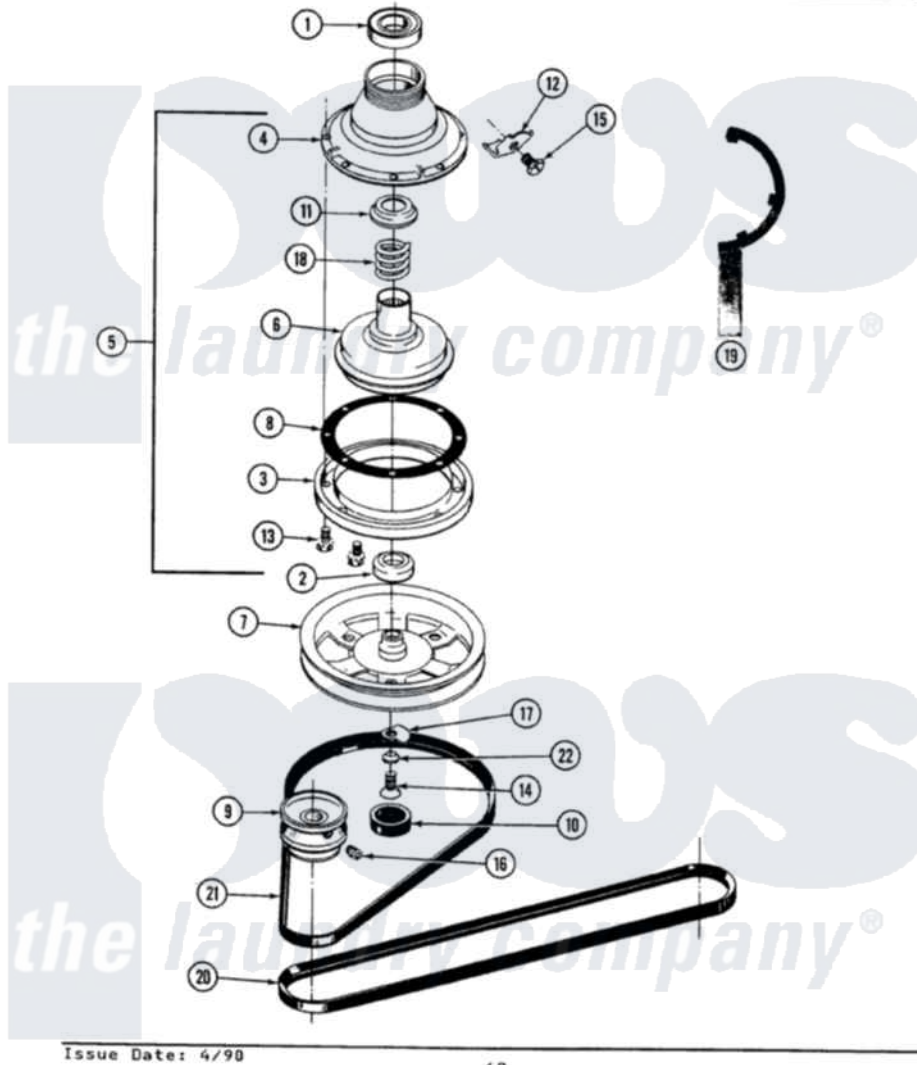

Maytag LA6910 03 - CLUTCH, BRAKE & BELTS

SECTION: CLUTCH, BRAKE & BELTS
 MODEL: ALL MODELS

Maytag [Residential Maytag LA6910 Washer Parts](#) Parts Diagram 03 - CLUTCH, BRAKE & BELTS
 Click on the part number to view part

Item	Original Part Number	Replaced By	Status	Part Description
1	Y200720	22003441		Bearing, Rear
2	200835			Bearing, Brake Rotor
3	211043	6-2011900		Brake Asse
4	211045	6-2011900		Brake Asse
5	201190	6-2011900		Brake Asse
6	201126	6-2011900		Brake Asse
7	211059	6-2301530		Pulley
8	211042	6-2011900		Brake Asse
9	200816	6-2008160		Pulley- MO
10	211038		Not Available	CAP, OIL RETAINER
11	211039	6-2011900		Brake Asse
12	213325			Clip, Retaining
13	211000			SCREW, BRAKE DRUM (HEX HEAD)
14	211375	681582		Screw
15	213326			Bolt, Sems Retaining Clip
16	Y053241			Set Screw, Motor Pulley

17	211089		Lug, Stop Pulley
18	211041	6-2011900	Brake Asse
19	Y038315	038315	Tool
20	211124		Part Not Used
21	211125		V Belt, Drive Pulley
22	211090	22003555	Washer, Stop Lug