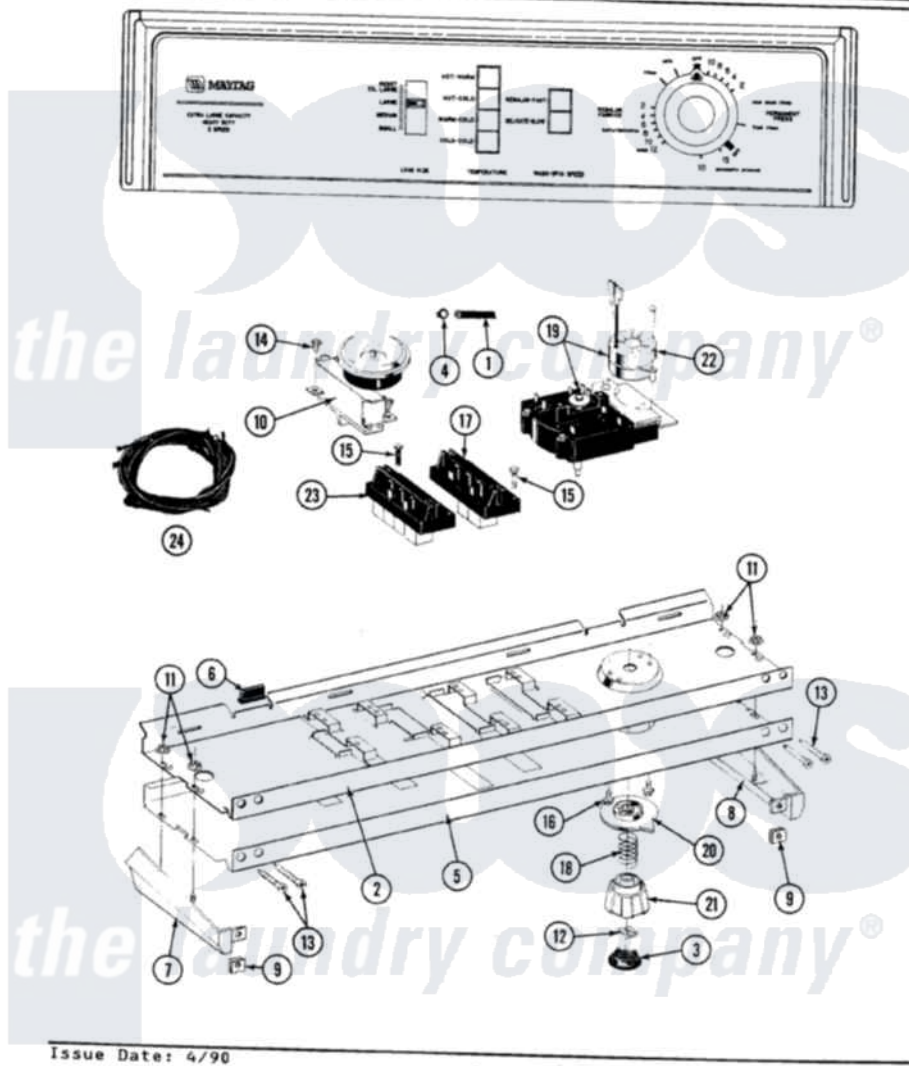

# Maytag LA6910 04 - CONTROL PANEL

SECTION: CONTROL PANEL  
MODEL: A6910

Issue Date: 4/90

6

Maytag Residential Maytag LA6910 Washer Parts Parts Diagram 04 - CONTROL PANEL  
Click on the part number to view part

Item	Original Part Number	Replaced By	Status	Part Description
1	212942	<a href="#">22001619</a>		Tube, Water Level Switch
2	<a href="#">214809</a>			Back Up Plate
3	215821		Not Available	CAP, KNOB
4	410296	<a href="#">596669</a>		Clamp, Manifold
5	207395		Not Available	CONTROL PANEL
6	<a href="#">214897</a>			Pad, Control Panel
7	207215		Not Available	END CAP LH
8	207216		Not Available	END CAP RH
9	<a href="#">214894</a>			Fastener, End Cap
10	<a href="#">207360</a>			Infinite Level Press Switch
11	<a href="#">214872</a>			Palnut, End Cap Note: Nut, Lamp Holder
12	<a href="#">211605</a>			Bezel, Timer Dial
13	<a href="#">210932</a>			Screw, No.8 X 9/16 Ctsk Note: Screw, Inlet Duct
14	211168	<a href="#">W10139210</a>		Screw, 8-18 X 5/16
15	213117	<a href="#">67006908</a>		Screw, Ice Rack

16	213966	<a href="#">3400014</a>	Screw
17	<a href="#">207370</a>		Speed Control Switch - 2 Butto
18	<a href="#">211065</a>		Spring, Index Wheel
19	<a href="#">207373</a>		Timer
20	215827	Not Available	TIMER DIAL SKIRT
21	<a href="#">215828</a>		Knob, Timer
22	205033	<a href="#">22205033</a>	Motor- Tim
23	207367	Not Available	TEMP CONTROL SWITCH - 4 BUTTON
24	207381	Not Available	WIRE HARNESS