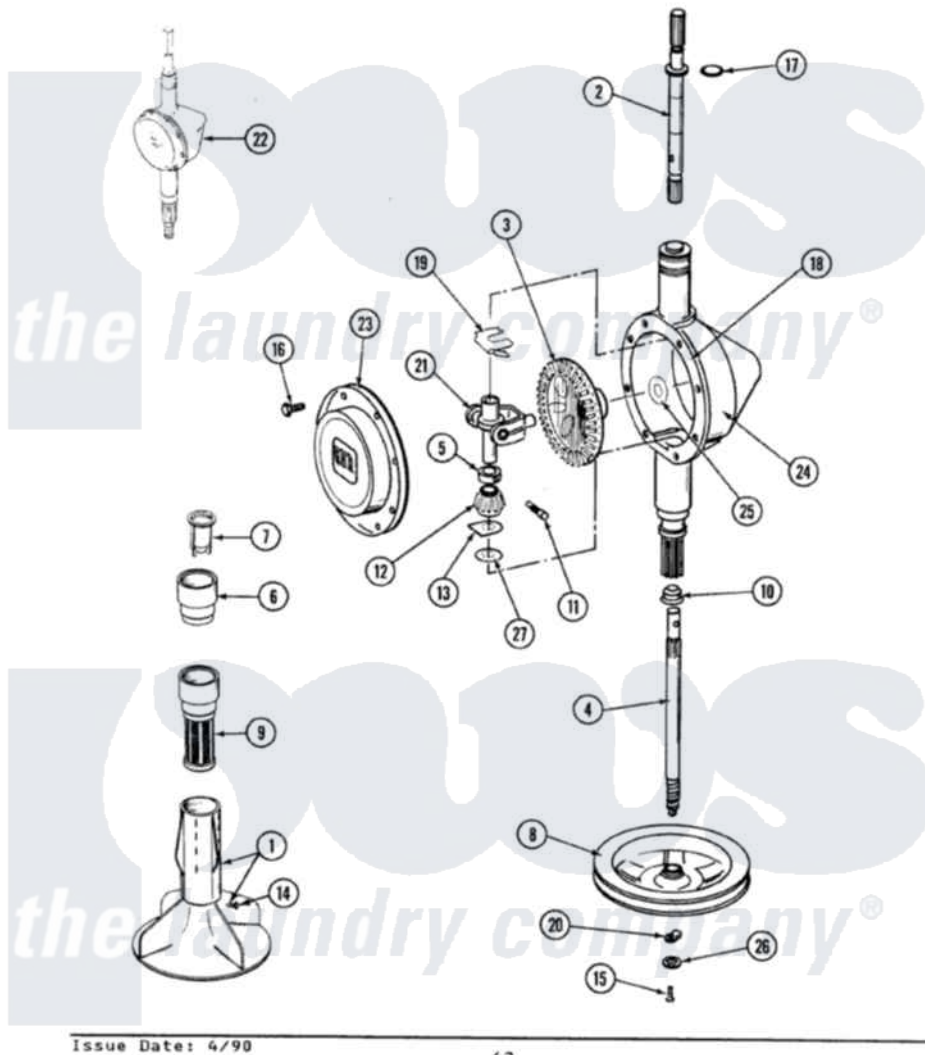

Maytag LA6910 05 - ORBITAL TRANSMISSION

SECTION: ORBITAL TRANSMISSION
MODEL: ALL MODELS

Issue Date: 4/90

42

Maytag [Residential Maytag LA6910 Washer Parts](#) Parts Diagram 05 - ORBITAL TRANSMISSION
Click on the part number to view part

Item	Original Part Number	Replaced By	Status	Part Description
1	207228			Agitator W/Lock Screw
2	207153	6-2097820		Kit- Shaft
3	206713	6-2067130		Gear- Beve
4	215410	12001450		Ctr Shaft W/Collar Andkeeper- Dp
5	215415		Not Available	COLLAR, LOWER
7	215733			Dispensing Cup
8	211059	6-2301530		Pulley
9	207426			Lint Filter Deep
10	206602	207843		Lip Seal Repair Kit
11	Y206629			Pin, Collar
12	215401	W10221114		Pinion
13	215395			Plate, Clutch
14	206478		Not Available	SCREW & WASHER FOR AGITATOR
15	211375	681582		Screw
16	215417		Not Available	SCREW, TRANSMISSION

17	210690		COVER
18	Y058700	675652	Seal, Rubber
19	215581		Adhesive
20	211089		Spring, Agitator Shaft
21	206685	6-2066850	Lug, Stop Pulley
22	206707	6-2097750	Yoke
23	206628		Trans Dee
24	206624	6-2097750	Cover, Transmission
25	215394		Trans Dee
26	211090	22003555	Washer, Bevel Gear
27	211483	6-2114830	Washer, Stop Lug
			Washer- SP