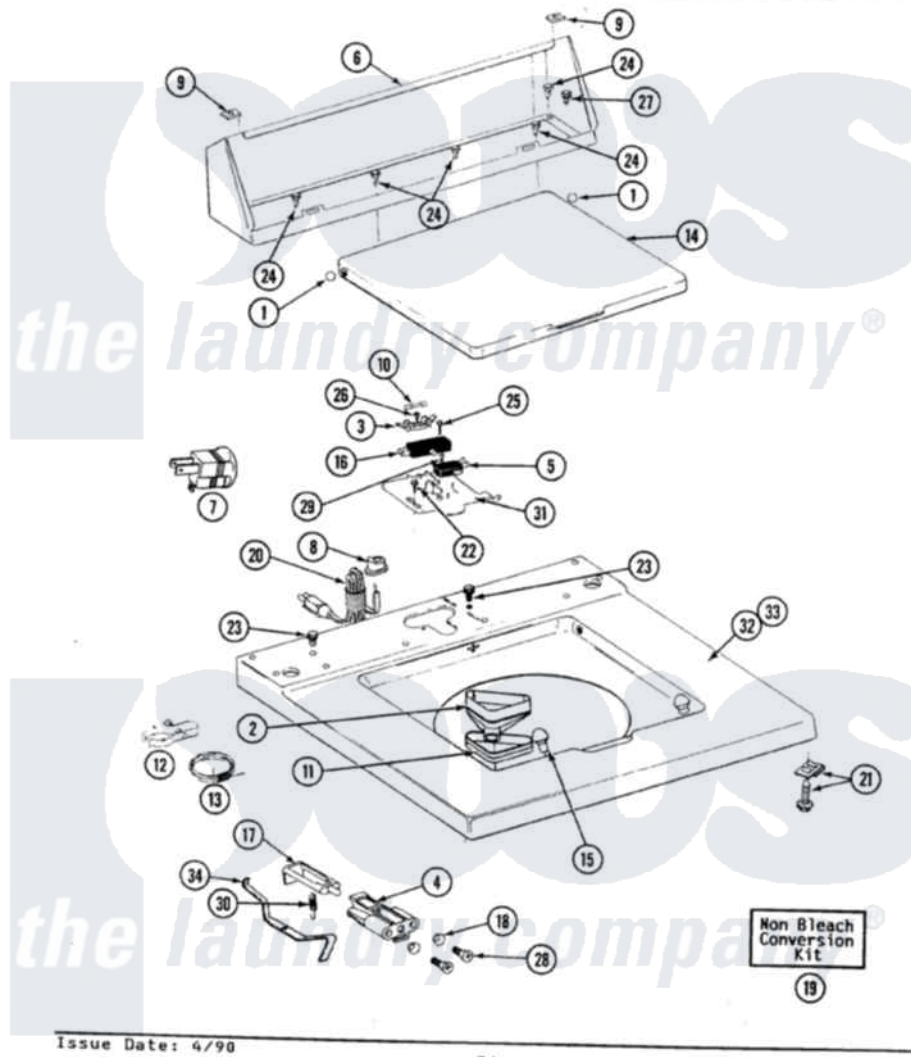

# Maytag LA6910 07 - TOP COVER, CONSOLE & LID SWITCH

SECTION: TOP COVER, CONSOLE & LID SWITCH  
 MODEL: ALL MODELS

Issue Date: 4/98

34

Maytag [Residential Maytag LA6910 Washer Parts](#) Parts Diagram 07 - TOP COVER, CONSOLE & LID SWITCH  
 Click on the part number to view part

Item	Original Part Number	Replaced By	Status	Part Description
1	<a href="#">211726</a>			Hinge, Ball Lid
2	<a href="#">215578</a>			Bleach Inlet Almond
3	<a href="#">207167</a>			Block, Fuse
4	216256		Not Available	BRACKET, UNBALANCE
"	214279	<a href="#">204968</a>		Plunger And Bracket Assembly--W
5	<a href="#">207166</a>			Switch, Check
6	205635L		Not Available	CONSOLE (ALM)
7	<a href="#">Y201808</a>			Converter
8	<a href="#">211881</a>			Grommet, Cord Part Not Used-Gas Models Only
9	<a href="#">215075</a>			Fastener, Control Panel To Console
10	207168	<a href="#">22001682</a>		Switch Assembly, Lid W/4amp Fuse
11	<a href="#">214436</a>			Gasket
12	<a href="#">301548</a>			Clamp, Ground Wire
13	<a href="#">311155</a>			Ground Wire And Clamp