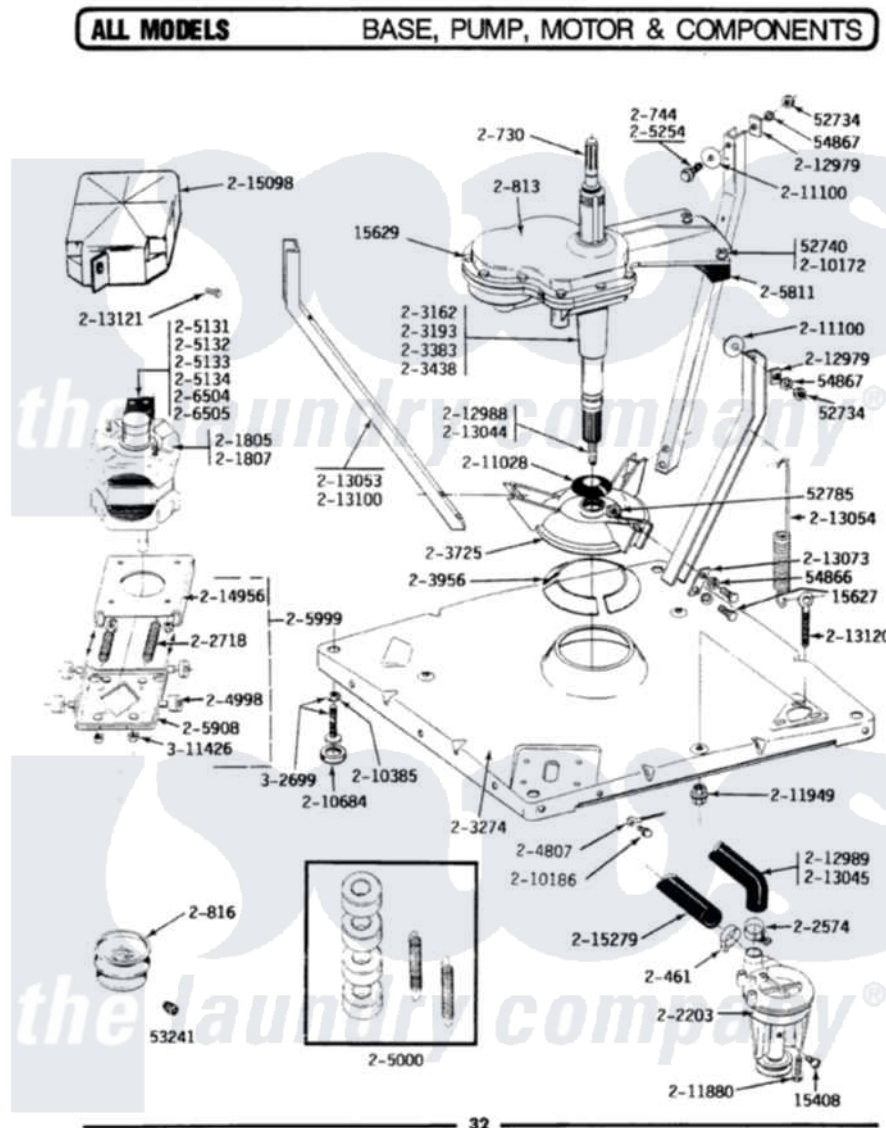

Maytag LA712 01 - BASE, PUMP, MOTOR & COMPONENTS

Maytag Residential Maytag LA712 Washer Parts Parts Diagram 01 - BASE, PUMP, MOTOR & COMPONENTS
 Click on the part number to view part

Item	Original Part Number	Replaced By	Status	Part Description
1	Y015408	22003235		Screw, Bearing Insert
2	Y015627			Screw- Hex
3	Y015629			Bolt, Grinding Chamber
4	Y052734			Nut, Carrage Bolts And Bracket
5	Y052740	62739		Nut, Lock
6	Y052785			Nut, Brace To Damper
7	Y053241			Set Screw, Motor Pulley
8	Y054866	486009		Lockwasher
9	Y054867			Washer, Lock
10	200461	285655		Clamp, Hose
11	200730	22002124		Shaft- Agi
12	200744	W10175939		Bolt
13	200813		Not Available	GEAR CASE COVER ASSEMBLY
14	200816	6-2008160		Pulley- MO
15	201807	12002353		Motor-Drve