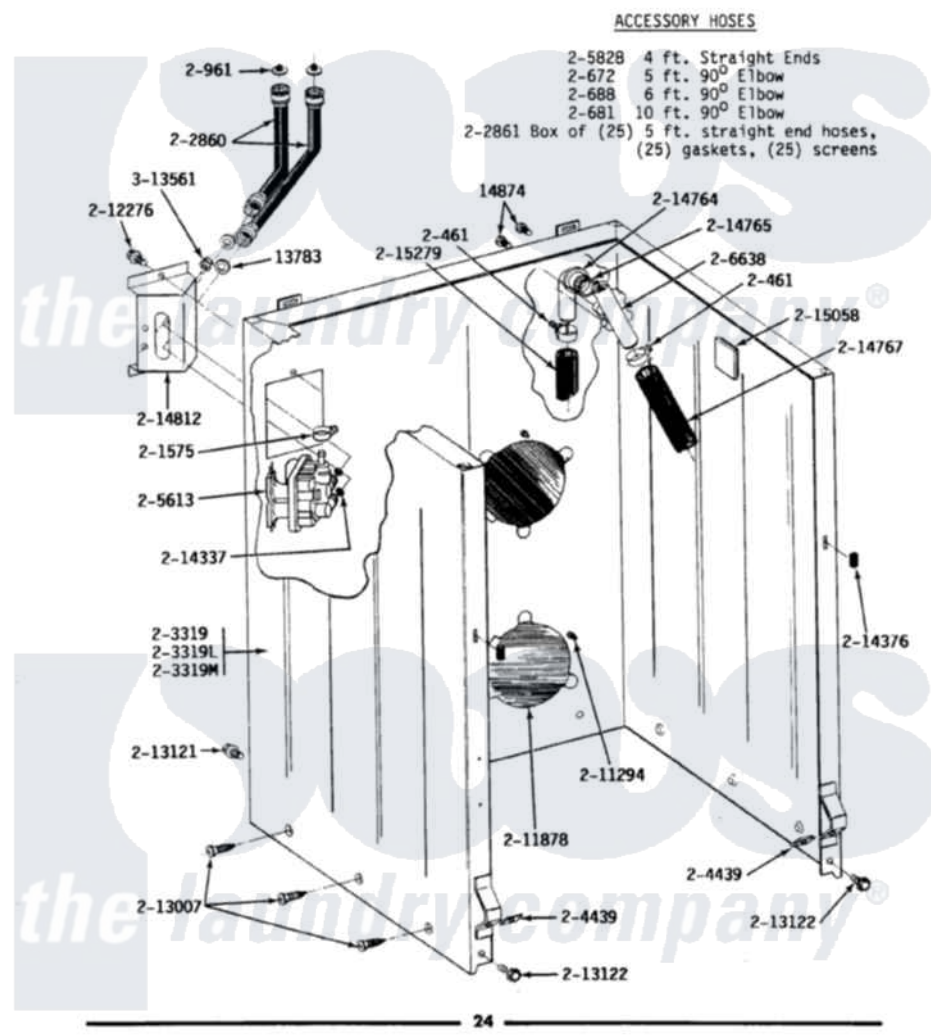

# Maytag LA712 02 - CABINET, WATER VALVE, HOSES & FRNT PANEL

**ALL MODELS**  
**CABINET, WATER VALVE, HOSES & FRONT PANEL**

Maytag Residential Maytag LA712 Washer Parts Parts Diagram 02 - CABINET, WATER VALVE, HOSES & FRNT PANEL

Click on the part number to view part

Item	Original Part Number	Replaced By	Status	Part Description
1	<a href="#">Y013783</a>			Washer, Inlet Hose
2	<a href="#">Y014874</a>			Screw, Idler Arm And Sleeve
3	200461	<a href="#">285655</a>		Clamp, Hose
4	200672	<a href="#">76314</a>		Hose, Inlet 6 Ft. Hose With Elbow
5	200681	<a href="#">21001467</a>		Hose- 10'
6	200688	<a href="#">76314</a>		Hose, Inlet 6 Ft. Hose With Elbow
7	<a href="#">Y200832</a>			Capacitor
8	200961	<a href="#">12001413</a>		Strainer And Washer Kit
9	<a href="#">201575</a>			Clamp, Hose
10	<a href="#">202860</a>			Inlet Hose Assembly
11	202861	<a href="#">202860</a>		Inlet Hose Assembly
12	<a href="#">203237</a>			No.17 Wire With Terminal
14	203319L		Not Available	(ALMOND)
15	<a href="#">204439</a>			Screw And Fstner Assembly