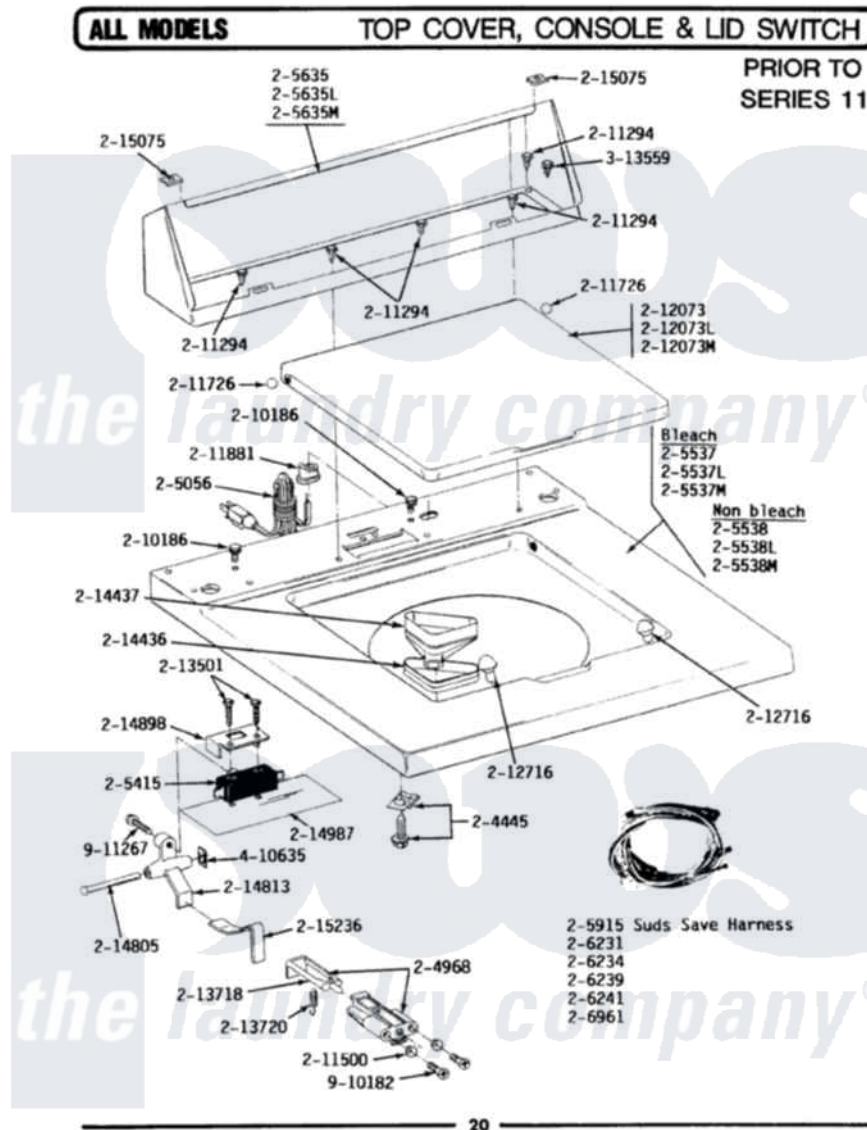

Maytag LA712 06 - TOP COVER, CONSOLE & LID SWITCH

Maytag Residential Maytag LA712 Washer Parts Parts Diagram 06 - TOP COVER, CONSOLE & LID SWITCH
Click on the part number to view part

Item	Original Part Number	Replaced By	Status	Part Description
1	Y201808			Converter
2	204445			Screw And Fastener Assembly
3	204968			Plunger And Bracket Assembly--W
4	205056	204590		Cord, Power
5	205415	279347		Switch-Lid
7	205537L			Top Cover-Almond---NA
11	205635L		Not Available	CONSOLE (ALM)
13	205997			Non-Bleach Conversion Kit
19	210186	3370225		Screw
20	211294	90767		Screw, 8A X 3/8 HeX Washer Head Tapping
21	211500			Washer, Bracket To Top Cover
22	211726			Hinge, Ball Lid
23	211737	248562		Terminal
24	211881			Grommet, Cord Part Not Used-Gas Models Only

27	212716		Bumper, Lid
28	213501		Screw, No.6-20 X 1-1/8 Inch
29	213718		Plunger, Lid Switch
30	213720		Spring, Lid Switch
31	214436		Gasket
32	214805		Pin For Unbalance Lever
33	214813	Not Available	LEVER FOR LID SWITCH
34	214898		Cover For Lid Switch
35	214987		Moisture Barrier For Switch
36	215075		Fastener, Control Panel To Console
37	215236	214804	Unbalance Lever
39	215578		Bleach Inlet Almond
41	215580		Cup, Bleach
42	301548		Clamp, Ground Wire
43	311155		Ground Wire And Clamp
44	Y312140		Wire Connector
45	Y313559		Screw
46	410635		Fastener
47	910182	25-7809	Screw, No.6-20 1/2 Flthd Torx
48	911267		Screw, Pump Cover