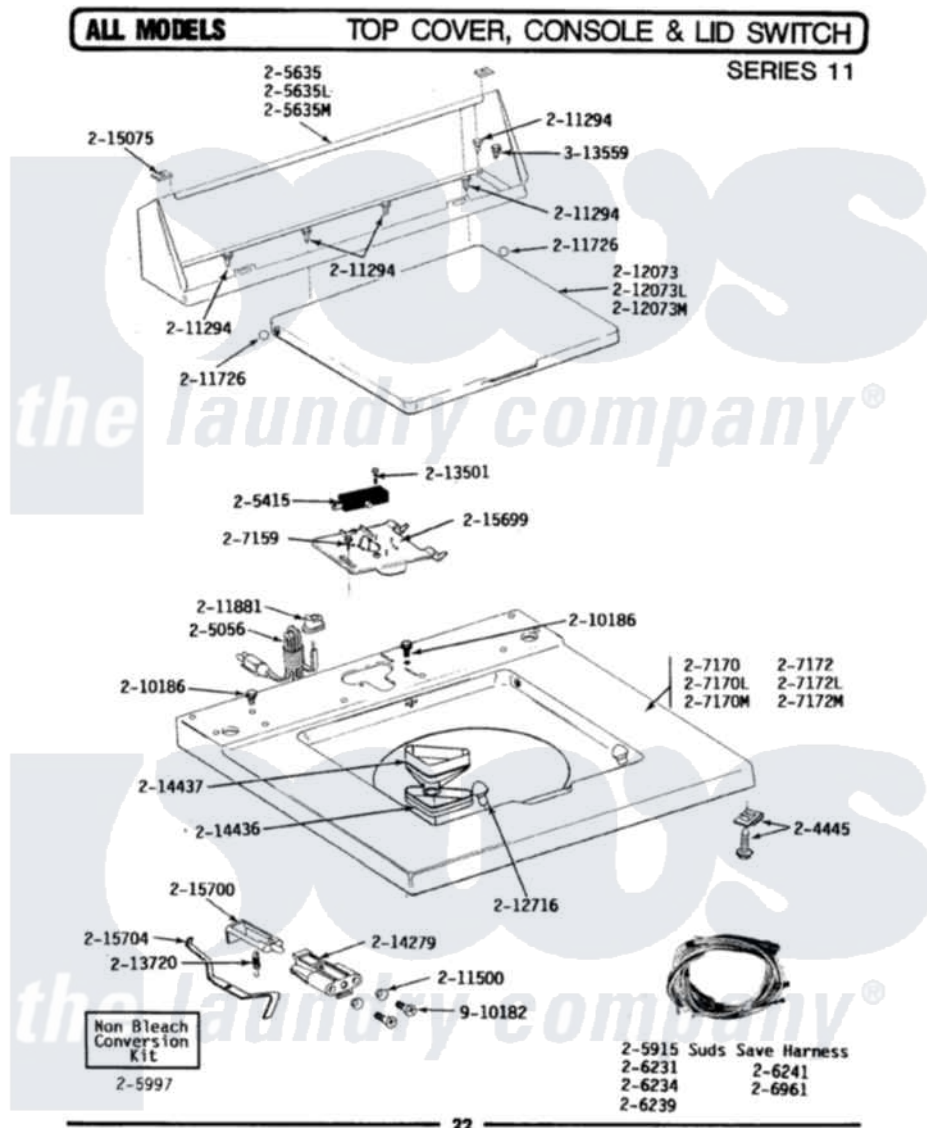

Maytag LA712 07 - TOP COVER, CONSOLE & LID SWITCH (SER 11)

Maytag Residential Maytag LA712 Washer Parts Parts Diagram 07 - TOP COVER, CONSOLE & LID SWITCH (SER 11)
 Click on the part number to view part

Item	Original Part Number	Replaced By	Status	Part Description
1	Y201808			Converter
2	204445			Screw And Fastener Assembly
3	204968			Plunger And Bracket Assembly--W
4	205056	204590		Cord, Power
5	205415	279347		Switch-Lid
8	205915		Not Available	SUDS SAVE HARNESS
9	205997			Non-Bleach Conversion Kit
10	206961		Not Available	WIRE HARNESS
"	206241		Not Available	WIRE HARNESS
11	207159	489355		Screw, 8 X 1/2
13	207170L			Top Cover Assembly ALM---NA
16	207172L			Top Cover Assembly ALM---NA
17	210186	3370225		Screw
18	211294	90767		Screw, 8A X 3/8 HeX Washer Head Tapping

19	211500		Washer, Bracket To Top Cover
20	211726		Hinge, Ball Lid
23	211737	248562	Terminal
24	211881		Grommet, Cord Part Not Used- Gas Models Only
26	212073L	Not Available	LID-ALMOND
27	212716		Bumper, Lid
28	213501		Screw, No.6-20 X 1-1/8 Inch
29	213718		Plunger, Lid Switch
30	213720		Spring, Lid Switch
31	214279	204968	Plunger And Bracket Assembly--W
32	214436		Gasket
33	214805		Pin For Unbalance Lever
34	214813	Not Available	LEVER FOR LID SWITCH
35	214898		Cover For Lid Switch
36	214987		Moisture Barrier For Switch
37	215075		Fastener, Control Panel To Console
38	215236	214804	Unbalance Lever
40	215578		Bleach Inlet Almond
42	215580		Cup, Bleach
43	Y215699	22001678	Bracket, Switch And Fuse
44	215700	Not Available	LID SWITCH PLUNGER
45	215704		Lever, Unbalance
46	301548		Clamp, Ground Wire
47	311155		Ground Wire And Clamp
48	Y312140		Wire Connector
"	Y313559		Screw
49	410635		Fastener
50	910182	25-7809	Screw, No.6-20 1/2 Flthd Torx
51	911267		Screw, Pump Cover