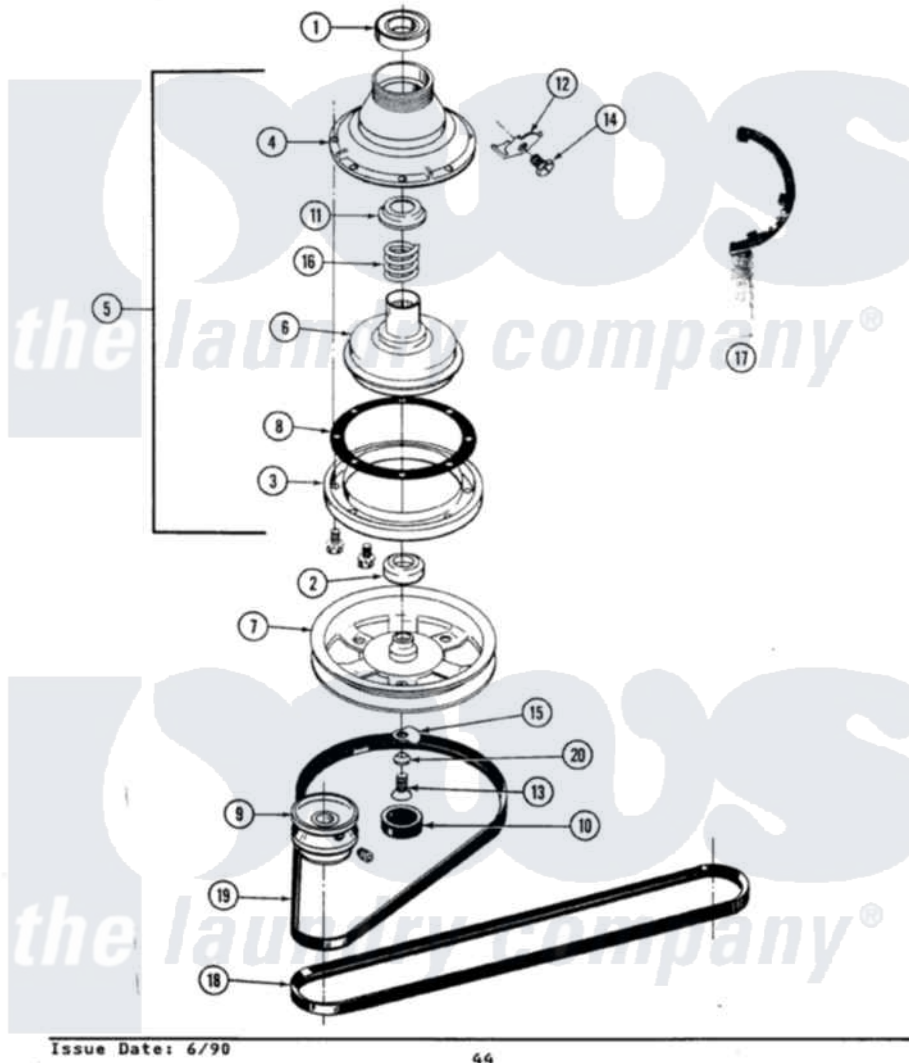

Maytag LA7300 03 - CLUTCH, BRAKE & BELTS

SECTION: CLUTCH, BRAKE & BELTS
 MODEL: ALL MODELS

Maytag [Residential Maytag LA7300 Washer Parts](#) Parts Diagram 03 - CLUTCH, BRAKE & BELTS
 Click on the part number to view part

Item	Original Part Number	Replaced By	Status	Part Description
1	Y200720	22003441		Bearing, Rear
2	200835			Bearing, Brake Rotor
3	211043	6-2011900		Brake Asse
"	211000			SCREW, BRAKE DRUM (HEX HEAD)
4	211045	6-2011900		Brake Asse
5	201190	6-2011900		Brake Asse
6	201126	6-2011900		Brake Asse
7	211059	6-2301530		Pulley
8	211042	6-2011900		Brake Asse
9	Y053241			Set Screw, Motor Pulley
"	200816	6-2008160		Pulley- MO
10	211038		Not Available	CAP, OIL RETAINER
11	211039	6-2011900		Brake Asse
12	213325			Clip, Retaining
13	211375	681582		Screw
14	213326			Bolt, Sems Retaining Clip

15	211089		Lug, Stop Pulley
16	211041	6-2011900	Brake Asse
17	Y038315	038315	Tool
18	211124		Part Not Used
19	211125		V Belt, DiVe Pulley
20	211090	22003555	Washer, Stop Lug