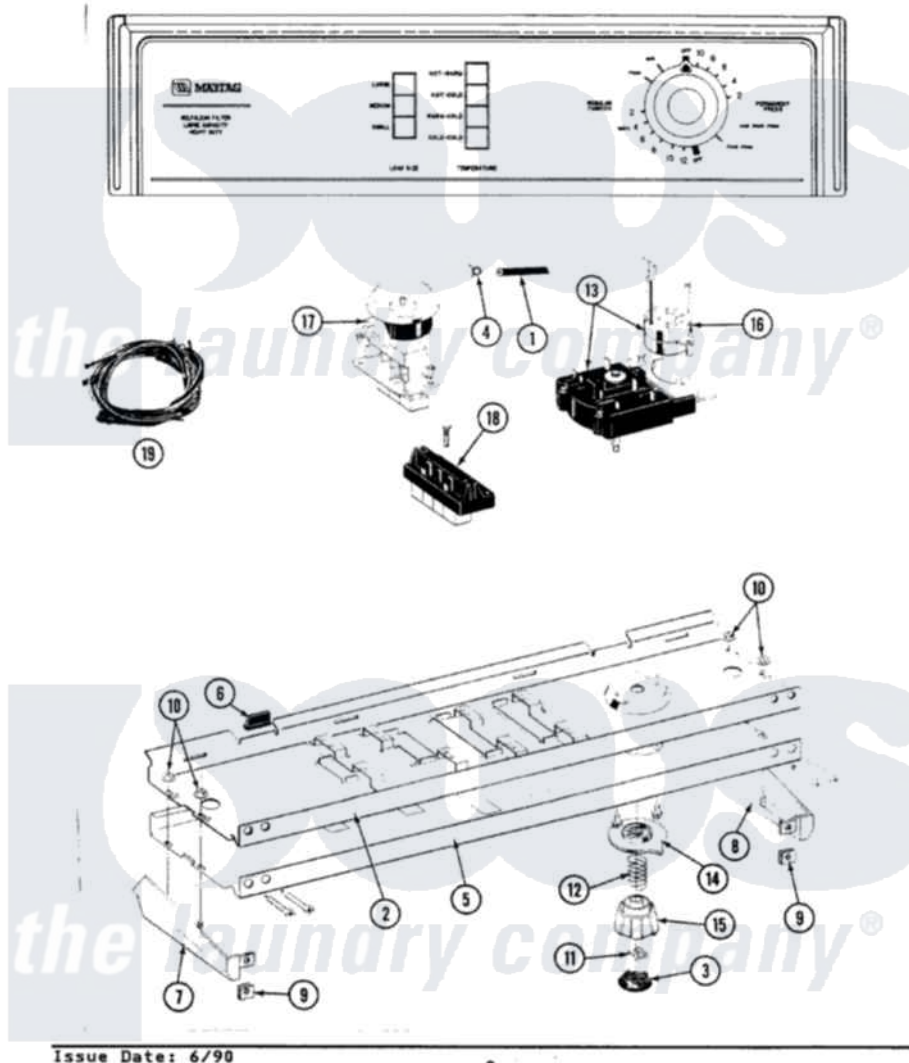

# Maytag LA7300 04 - CONTROL PANEL

SECTION: CONTROL PANEL

MODEL: A7300

Issue Date: 6/90

8

Maytag [Residential Maytag LA7300 Washer Parts](#) Parts Diagram 04 - CONTROL PANEL

[Click on the part number to view part](#)

Item	Original Part Number	Replaced By	Status	Part Description
1	212942	<a href="#">22001619</a>		Tube, Water Level Switch
2	<a href="#">214818</a>			Back Up Plate
"	<a href="#">210932</a>			Screw, No.8 X 9/16 Ctsk Note: Screw, Inlet Duct
3	215821		Not Available	CAP, KNOB
4	410296	<a href="#">596669</a>		Clamp, Manifold
5	207401		Not Available	CONTROL PANEL
"	<a href="#">210932</a>			Screw, No.8 X 9/16 Ctsk Note: Screw, Inlet Duct
6	<a href="#">214897</a>			Pad, Control Panel
7	207215		Not Available	END CAP LH
8	207216		Not Available	END CAP RH
9	<a href="#">214894</a>			Fastener, End Cap
10	<a href="#">214872</a>			Palnut, End Cap Note: Nut, Lamp Holder
11	<a href="#">211605</a>			Bezel, Timer Dial
12	<a href="#">211065</a>			Spring, Index Wheel

13	213966	<a href="#">3400014</a>	Screw
"	<a href="#">207378</a>		Timer
14	215827		Not Available
			TIMER DIAL SKIRT
15	<a href="#">215828</a>		Knob, Timer
16	205033	<a href="#">22205033</a>	Motor- Tim
17	207363		Not Available
			3 LEVEL PRESSURE SWITCH
"	211168	<a href="#">W10139210</a>	Screw, 8-18 X 5/16
18	213117	<a href="#">67006908</a>	Screw, Ice Rack
"	207367		Not Available
			TEMP CONTROL SWITCH - 4 BUTTON
19	<a href="#">207382</a>		Wire Harness