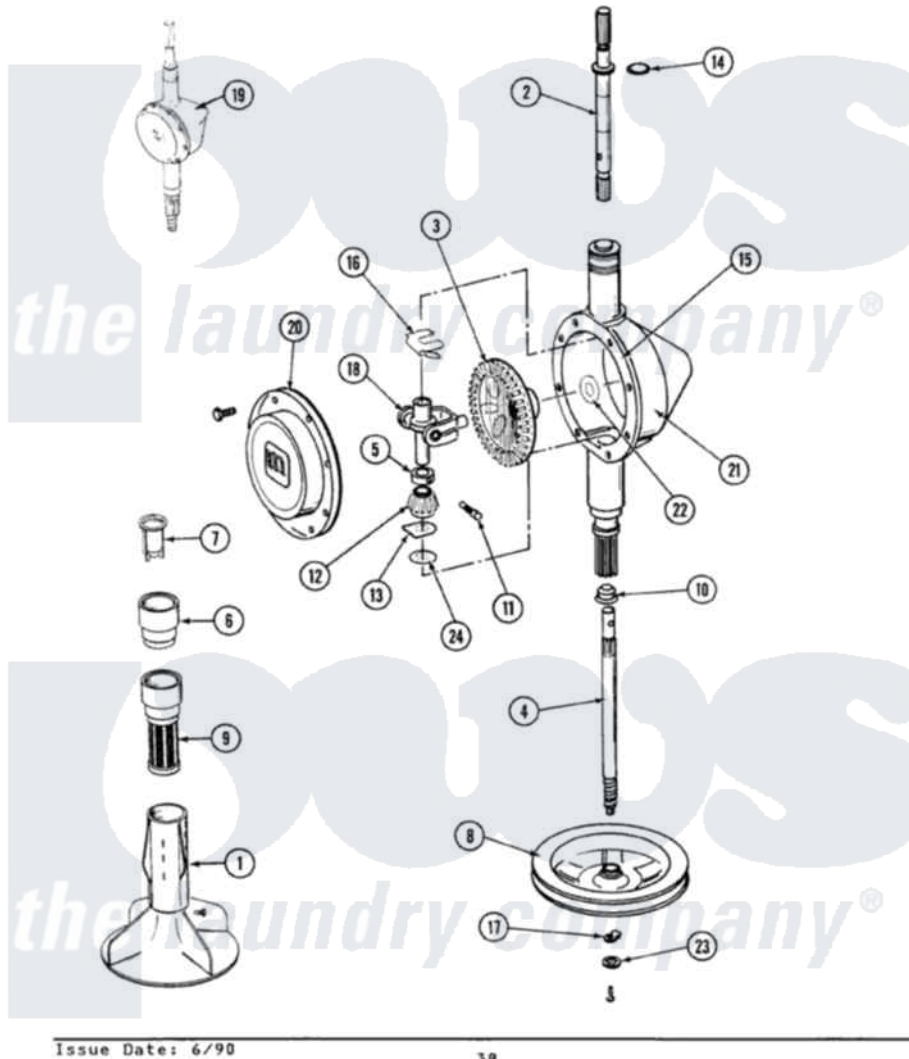

Maytag LA7300 05 - ORBITAL TRANSMISSION

SECTION: ORBITAL TRANSMISSION
MODEL: ALL MODELS

Issue Date: 6/90

38

Maytag [Residential Maytag LA7300 Washer Parts](#) Parts Diagram 05 - ORBITAL TRANSMISSION
Click on the part number to view part

Item	Original Part Number	Replaced By	Status	Part Description
1	206478		Not Available	SCREW & WASHER FOR AGITATOR
"	207538			Agitator W/Lock Screw
2	207153	6-2097820		Kit- Shaft
3	206713	6-2067130		Gear- Beve
4	215411	12001451		Ctr Shaft W/Collar Andkeeper-Sha
5	215415		Not Available	COLLAR, LOWER
6	215721			Dispensing Cap
7	215733			Dispensing Cup
8	211059	6-2301530		Pulley
9	Y207427			Lint Filter Shallow
10	206602	207843		Lip Seal Repair Kit
11	Y206629			Pin, Collar
12	215401	W10221114		Pinion
13	215395			Plate, Clutch
14	210690			Seal, Rubber

15	Y058700	675652	Adhesive
16	215581		Spring, Agitator Shaft
17	211375	681582	Screw
"	211089		Lug, Stop Pulley
18	206685	6-2066850	Yoke
19	206708	6-2097790	Transmison
20	206628		Cover, Transmission
"	215417	Not Available	SCREW, TRANSMISSION COVER
21	206625	6-2097790	Transmison
22	215394		Washer, Bevel Gear
23	211090	22003555	Washer, Stop Lug
24	211483	6-2114830	Washer- SP