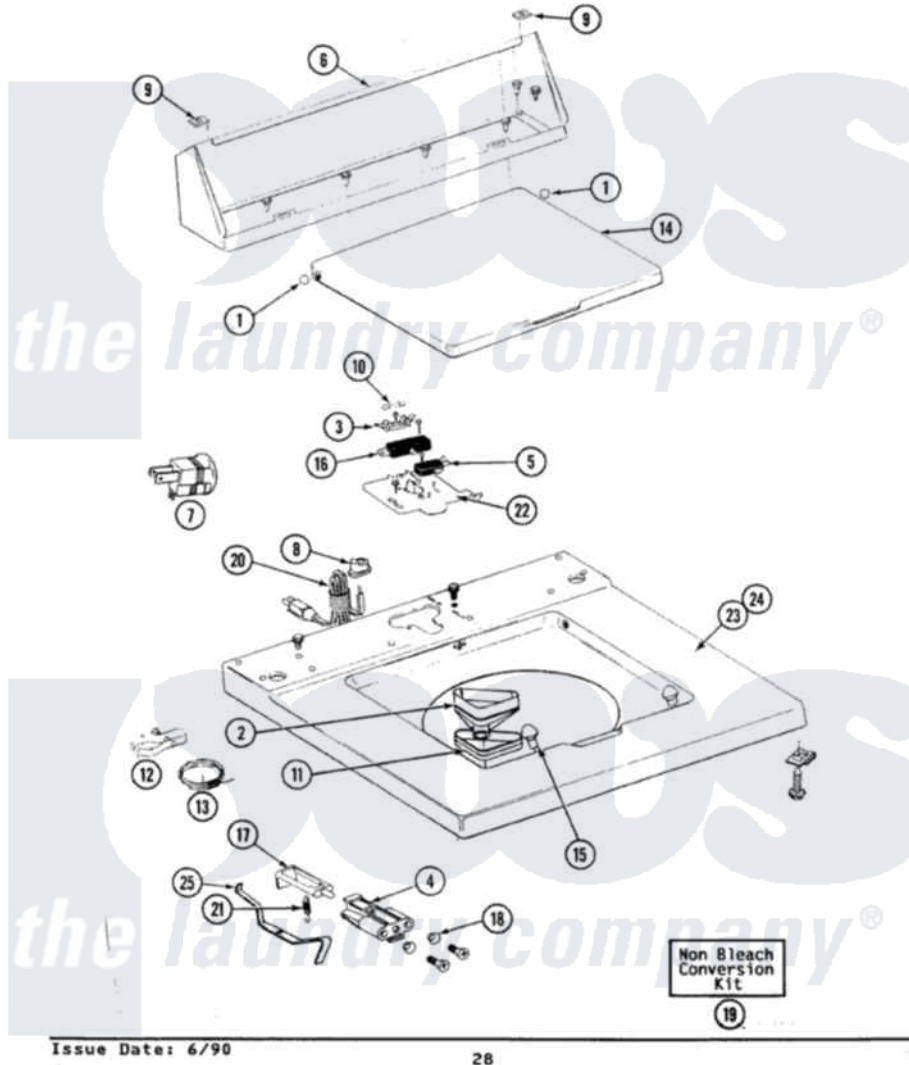

Maytag LA7300 06 - TOP COVER, CONSOLE & LID SWITCH

SECTION: TOP COVER, CONSOLE & LID SWITCH

MODEL: ALL MODELS

Maytag [Residential Maytag LA7300 Washer Parts](#) Parts Diagram 06 - TOP COVER, CONSOLE & LID SWITCH
 Click on the part number to view part

Item	Original Part Number	Replaced By	Status	Part Description
1	211726			Hinge, Ball Lid
2	215578			Bleach Inlet Almond
3	215705	Y311711		Screw, Fuse Block
"	207167			Block, Fuse
4	216256		Not Available	BRACKET, UNBALANCE
"	910182	25-7809		Screw, No.6-20 1/2 Flthd Torx
"	214279	204968		Plunger And Bracket Assembly--W
5	912012	3400409		Screw
"	207166			Switch, Check
6	205635L		Not Available	CONSOLE (ALM)
"	211294	90767		Screw, 8A X 3/8 HeX Washer Head Tapping
"	Y313559			Screw
7	Y201808			Converter
8	211881			Grommet, Cord Part Not Used-Gas Models Only

9	215075		Fastener, Control Panel To Console
10	207168	22001682	Switch Assembly, Lid W/4amp Fuse
11	214436		Gasket
12	301548		Clamp, Ground Wire
13	311155		Ground Wire And Clamp
14	212073L	Not Available	LID-ALMOND
15	212716		Bumper, Lid
16	213501		Screw, No.6-20 X 1-1/8 Inch
"	205415	279347	Switch-Lid
17	215700	Not Available	LID SWITCH PLUNGER
"	208591	Not Available	KIT, PLUNGER & BRACKET
18	211500		Washer, Bracket To Top Cover
19	205997		Non-Bleach Conversion Kit
20	210186	3370225	Screw
"	204590		Cord, Power
21	213720		Spring, Lid Switch
22	207159	489355	Screw, 8 X 1/2
"	Y215699	22001678	Bracket, Switch And Fuse
24	210186	3370225	Screw
"	204445		Screw And Fastener Assembly
"	207172L		Top Cover Assembly ALM--- NA
25	215704		Lever, Unbalance