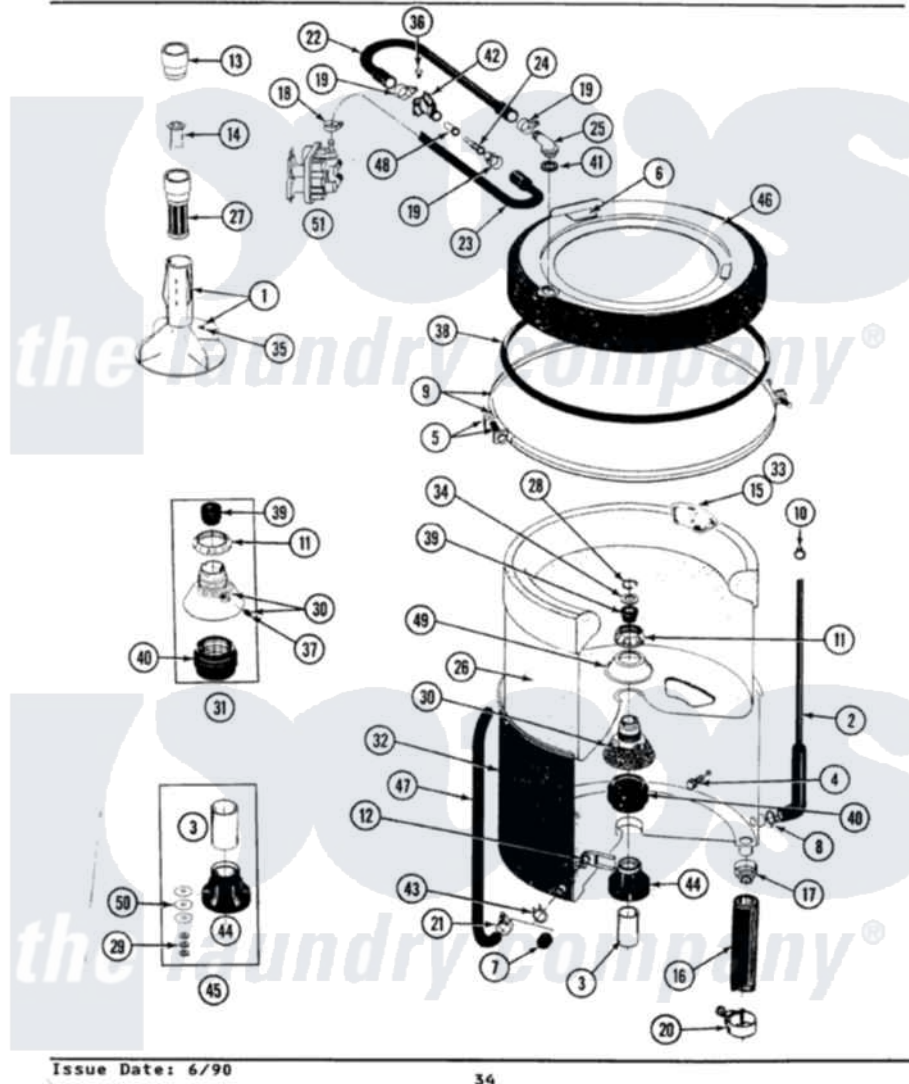

Maytag LA7300 07 - TUB, AGITATOR, MOUNTING STEM & SEAL

SECTION: TUB, AGITATOR, MOUNTING STEM & SEAL
 MODEL: ALL MODELS

Issue Date: 6/90

34

Maytag Residential Maytag LA7300 Washer Parts Parts Diagram 07 - TUB, AGITATOR, MOUNTING STEM & SEAL
 Click on the part number to view part

Item	Original Part Number	Replaced By	Status	Part Description
1	207538			Agitator W/Lock Screw
2	212942	22001619		Tube, Water Level Switch
3	211130			Bearing Liner, Tub Bearing
4	200744	W10175939		Bolt
"	205254	W10175938		Bolt
5	205529			Nut And Bolt Kit For Tub Clam
6	215232			Bumper, Unbalance
8	211641			Clamp, 1-1/16"
9	200846			Clamp - Tub Cover
10	410296	596669		Clamp, Manifold
11	211047	6-2110472		Nut- Clamp
12	214434			Spout, Deflector
14	215733			Dispensing Cup
16	Y212989			Hose, Outer Tub To Pump
17	200900	616099		Clamp
18	201575			Clamp, Hose

19	202515	596669	Clamp, Manifold
20	202574	3367052	Clamp, Hose
21	205161	489503	Clamp
22	Y215234		Hose, Injector Fill
23	213013		Hose, Injector
24	213015		Nozzle, Injector
25	215235		Tube, Injector
26	201523	Not Available	INNER TUB
"	207830	Not Available	INNER TUB W/PLUG
27	Y207427		Lint Filter Shallow
28	Y015667		Retaining Ring
29	Y054867		Washer, Lock
30	202521	6-2095720	Mounting S
31	204012	6-2095720	Mounting S
32	205486	Not Available	PART NOT USED
34	Y015666		Washer, Retaining -
35	206478	Not Available	SCREW & WASHER FOR AGITATOR
36	312620		Screw, Sems
37	211618	22001423	Set Screw, Mounting Stem
38	211232		Seal, Tub Cover
39	Y0A4298	6-0A57420	Seal- Agitator
40	201537	6-2095720	Mounting S
41	215233		Seal For Injector Tube
42	215447		Sleeve For Injector
43	214739	596669	Clamp, Manifold
44	200824	6-2040130	Tub Bearin
45	204013	6-2040130	Tub Bearin
46	206380	Not Available	COVER, TUB
47	214495		Tube, Inlet To Tub
48	213016	216201	Nozzle
49	211210		Washer, Clamping Nut
50	211100		Washer, Outer Tub
51	205613		Water Valve