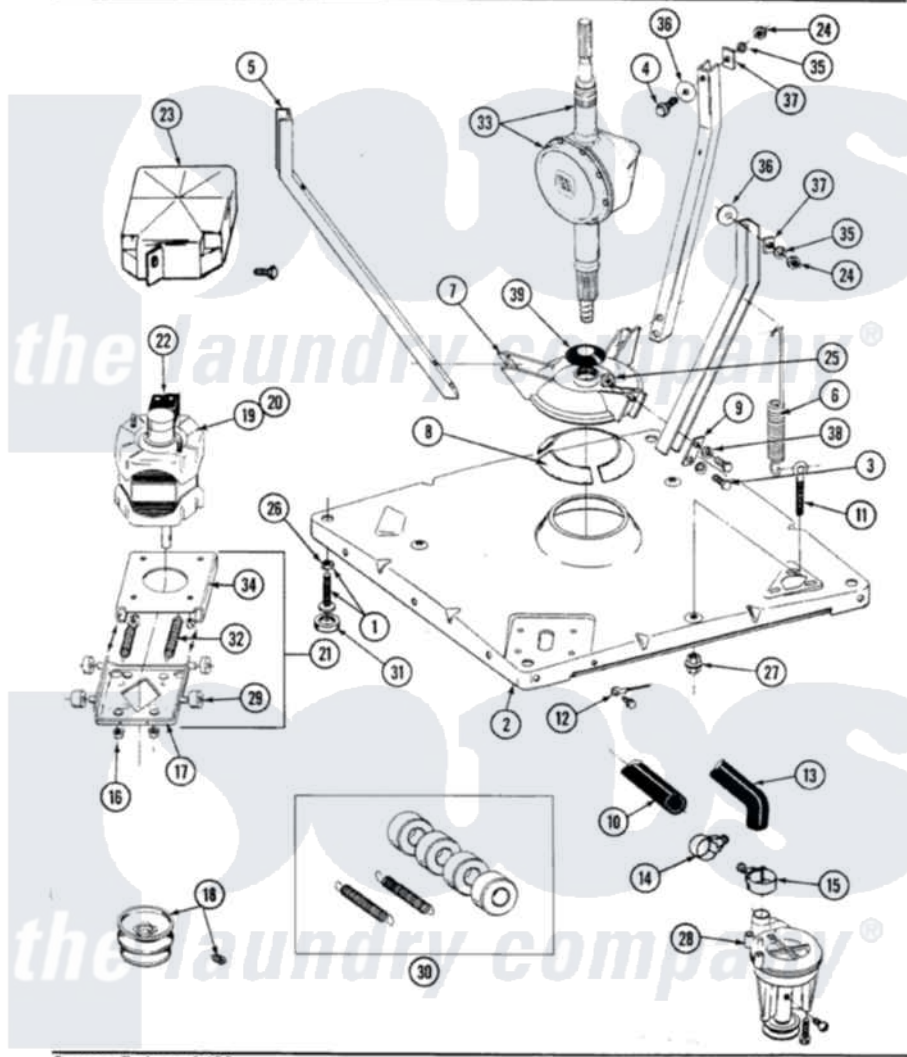

Maytag LA7400 01 - BASE, PUMP, MOTOR & COMPONENTS

SECTION: BASE, PUMP, MOTOR & COMPONENTS
 MODEL: ALL MODELS

Issue Date: 6/90

40

Maytag Residential Maytag LA7400 Washer Parts Parts Diagram 01 - BASE, PUMP, MOTOR & COMPONENTS
 Click on the part number to view part

Item	Original Part Number	Replaced By	Status	Part Description
1	Y302699	22003428		Leg, Adjustable
2	203274			Base With Damper Pads
3	Y015627			Screw- Hex
4	205254	W10175938		Bolt
"	200744	W10175939		Bolt
5	213100		Not Available	PART NOT USED
6	213054			Centering Spring - 3 Used
7	203725			Damper W/Bolt And Clip
8	203956			Damper Pad Kit
9	213073			Washer, Double Brace
10	214767	22001448		Hose, Pump
11	213120	216416		Bolt, Eye/Centering Spring
12	210186	3370225		Screw
"	204807			Ground Wire, Supp. Plte To Top Cover
13	Y212989			Hose, Outer Tub To Pump
14	200461	285655		Clamp, Hose