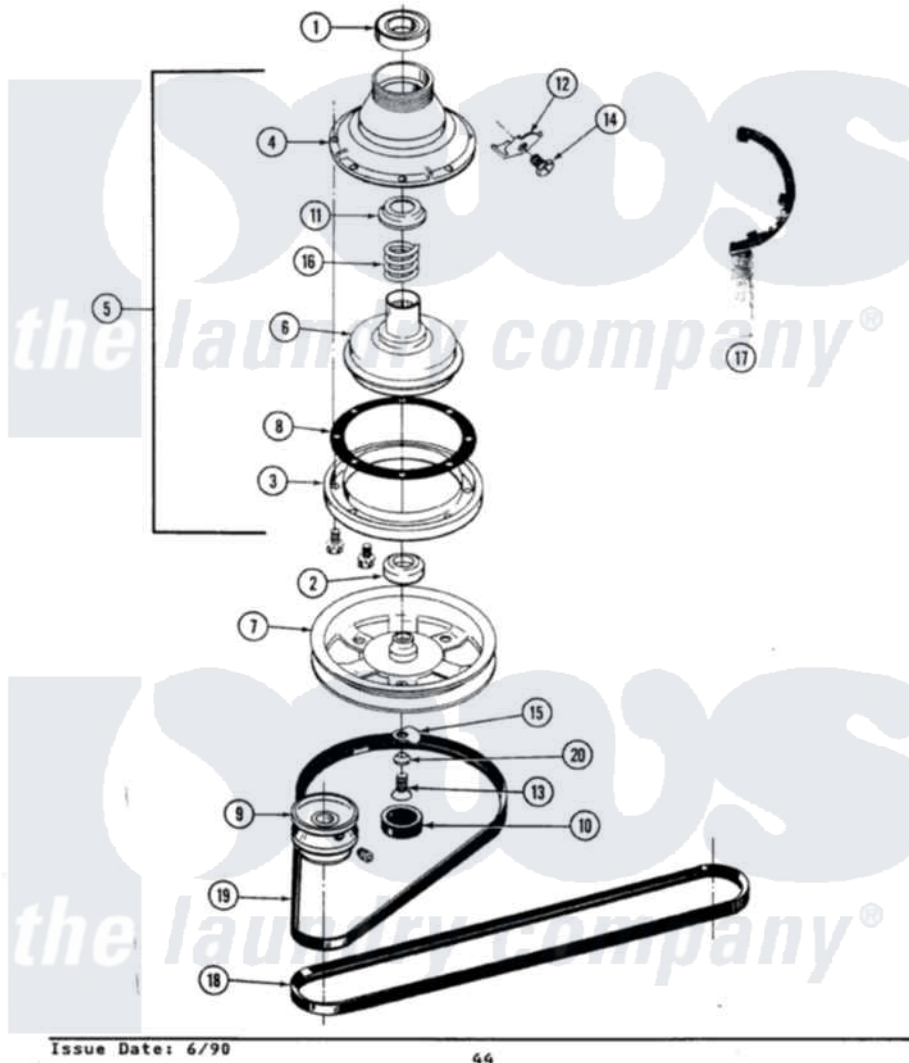

Maytag LA7400 03 - CLUTCH, BRAKE & BELTS

SECTION: CLUTCH, BRAKE & BELTS
 MODEL: ALL MODELS

Maytag [Residential Maytag LA7400 Washer Parts](#) Parts Diagram 03 - CLUTCH, BRAKE & BELTS
 Click on the part number to view part

Item	Original Part Number	Replaced By	Status	Part Description
1	Y200720	22003441		Bearing, Rear
2	200835			Bearing, Brake Rotor
3	211043	6-2011900		Brake Asse
"	211000			SCREW, BRAKE DRUM (HEX HEAD)
4	211045	6-2011900		Brake Asse
5	201190	6-2011900		Brake Asse
6	201126	6-2011900		Brake Asse
7	211059	6-2301530		Pulley
8	211042	6-2011900		Brake Asse
9	Y053241			Set Screw, Motor Pulley
"	200816	6-2008160		Pulley- MO
10	211038		Not Available	CAP, OIL RETAINER
11	211039	6-2011900		Brake Asse
12	213325			Clip, Retaining
13	211375	681582		Screw
14	213326			Bolt, Sems Retaining Clip

15	211089		Lug, Stop Pulley
16	211041	6-2011900	Brake Asse
17	Y038315	038315	Tool
18	211124		Part Not Used
19	211125		V Belt, DiVe Pulley
20	211090	22003555	Washer, Stop Lug