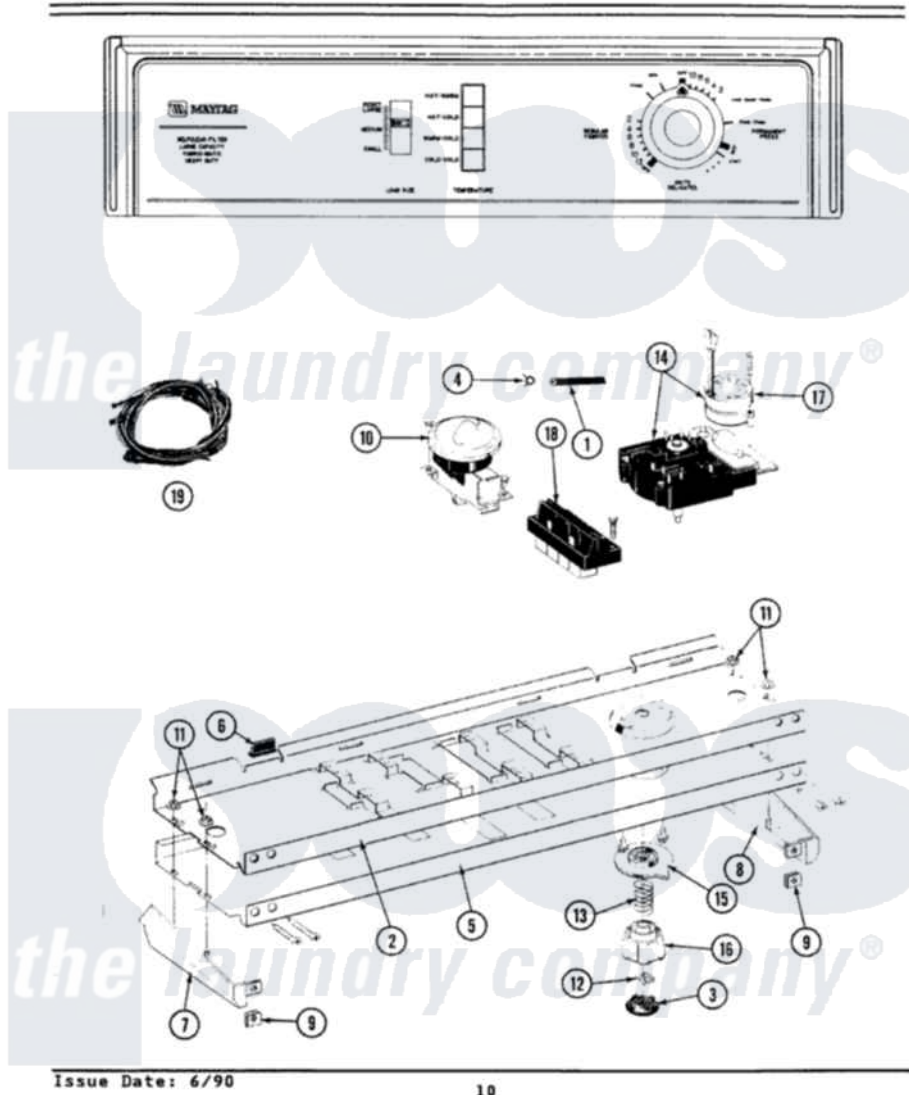

# Maytag LA7400 04 - CONTROL PANEL

SECTION: CONTROL PANEL  
MODEL: A7400

Issue Date: 6/90

10

Maytag Residential Maytag LA7400 Washer Parts Parts Diagram 04 - CONTROL PANEL  
Click on the part number to view part

Item	Original Part Number	Replaced By	Status	Part Description
1	212942	<a href="#">22001619</a>		Tube, Water Level Switch
2	<a href="#">214809</a>			Back Up Plate
"	<a href="#">210932</a>			Screw, No.8 X 9/16 Ctsk Note: Screw, Inlet Duct
3	215821		Not Available	CAP, KNOB
4	410296	<a href="#">596669</a>		Clamp, Manifold
5	207400		Not Available	CONTROL PANEL
"	<a href="#">210932</a>			Screw, No.8 X 9/16 Ctsk Note: Screw, Inlet Duct
6	<a href="#">214897</a>			Pad, Control Panel
7	207215		Not Available	END CAP LH
8	207216		Not Available	END CAP RH
9	<a href="#">214894</a>			Fastener, End Cap
10	211168	<a href="#">W10139210</a>		Screw, 8-18 X 5/16
"	207362		Not Available	INFINITE LEVEL PRESSURE SWITCH
11	<a href="#">214872</a>			Palnut, End Cap Note: Nut, Lamp Holder

12	<a href="#">211605</a>		Bezel, Timer Dial
13	<a href="#">211065</a>		Spring, Index Wheel
14	207376	<a href="#">22207376</a>	Timer
"	213966	<a href="#">3400014</a>	Screw
15	215827	Not Available	TIMER DIAL SKIRT
16	<a href="#">215828</a>		Knob, Timer
17	205033	<a href="#">22205033</a>	Motor- Tim
18	213117	<a href="#">67006908</a>	Screw, Ice Rack
"	207367	Not Available	TEMP CONTROL SWITCH - 4 BUTTON
19	<a href="#">207382</a>		Wire Harness