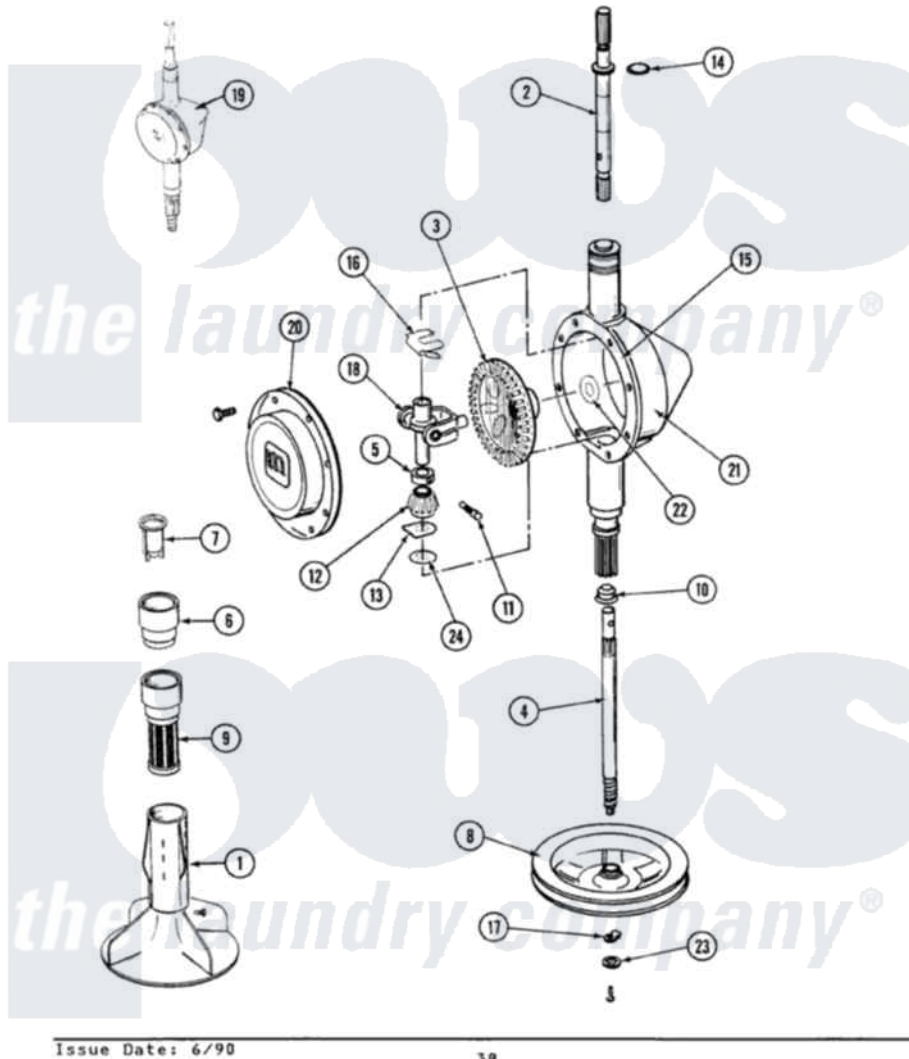

Maytag LA7400 05 - ORBITAL TRANSMISSION

SECTION: ORBITAL TRANSMISSION
MODEL: ALL MODELS

Issue Date: 6/90

38

Maytag [Residential Maytag LA7400 Washer Parts](#) Parts Diagram 05 - ORBITAL TRANSMISSION
Click on the part number to view part

Item	Original Part Number	Replaced By	Status	Part Description
1	206478		Not Available	SCREW & WASHER FOR AGITATOR
"	207538			Agitator W/Lock Screw
2	207153	6-2097820		Kit- Shaft
3	206713	6-2067130		Gear- Beve
4	215411	12001451		Ctr Shaft W/Collar Andkeeper-Sha
5	215415		Not Available	COLLAR, LOWER
6	215721			Dispensing Cap
7	215733			Dispensing Cup
8	211059	6-2301530		Pulley
9	Y207427			Lint Filter Shallow
10	206602	207843		Lip Seal Repair Kit
11	Y206629			Pin, Collar
12	215401	W10221114		Pinion
13	215395			Plate, Clutch
14	210690			Seal, Rubber

15	Y058700	675652	Adhesive
16	215581		Spring, Agitator Shaft
17	211375	681582	Screw
"	211089		Lug, Stop Pulley
18	206685	6-2066850	Yoke
19	206708	6-2097790	Transmison
20	206628		Cover, Transmission
"	215417	Not Available	SCREW, TRANSMISSION COVER
21	206625	6-2097790	Transmison
22	215394		Washer, Bevel Gear
23	211090	22003555	Washer, Stop Lug
24	211483	6-2114830	Washer- SP