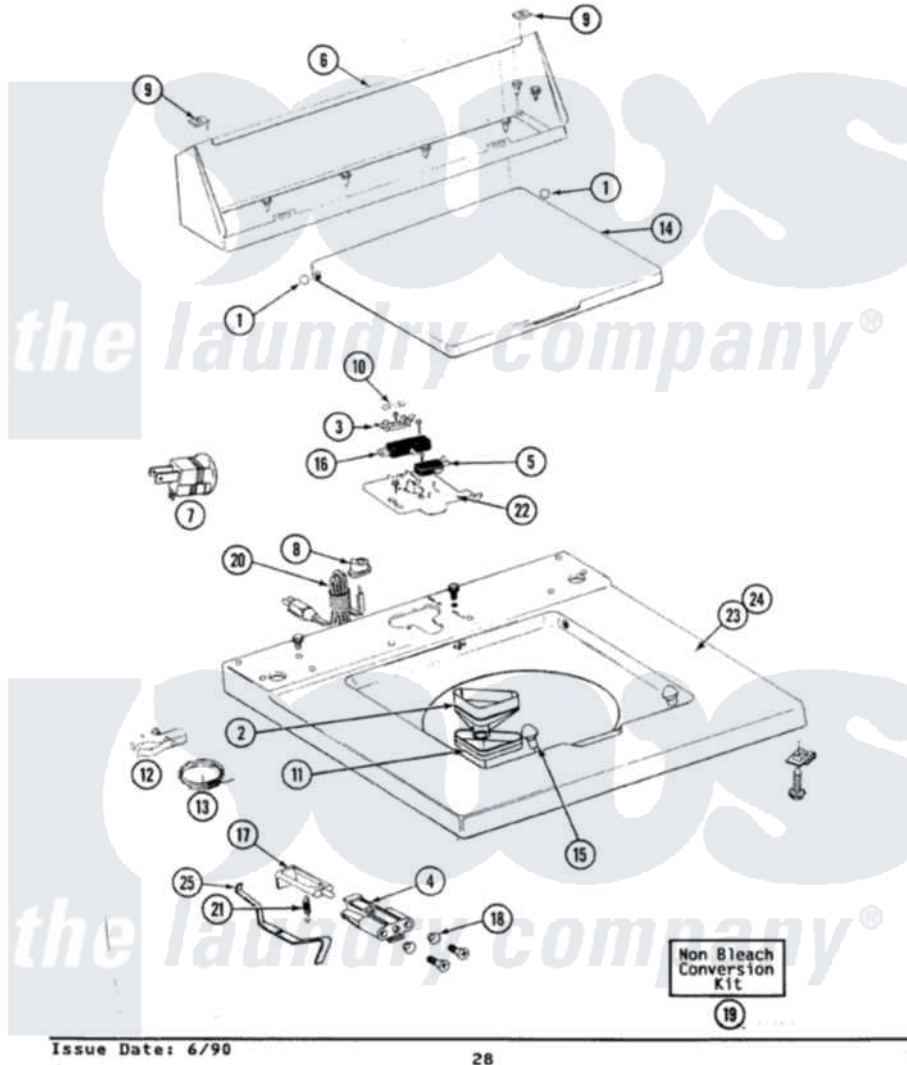

Maytag LA7400 06 - TOP COVER, CONSOLE & LID SWITCH

SECTION: TOP COVER, CONSOLE & LID SWITCH

MODEL: ALL MODELS

Maytag [Residential Maytag LA7400 Washer Parts](#) Parts Diagram 06 - TOP COVER, CONSOLE & LID SWITCH
 Click on the part number to view part

Item	Original Part Number	Replaced By	Status	Part Description
1	211726			Hinge, Ball Lid
2	215578			Bleach Inlet Almond
3	215705	Y311711		Screw, Fuse Block
"	207167			Block, Fuse
4	910182	25-7809		Screw, No.6-20 1/2 Flthd Torx
"	214279	204968		Plunger And Bracket Assembly--W
5	912012	3400409		Screw
"	207166			Switch, Check
6	205635L		Not Available	CONSOLE (ALM)
"	211294	90767		Screw, 8A X 3/8 HeX Washer Head Tapping
"	Y313559			Screw
7	Y201808			Converter
8	211881			Grommet, Cord Part Not Used-Gas Models Only
9	215075			Fastener, Control Panel To Console

10	207168	22001682	Switch Assembly, Lid W/4amp Fuse
11	214436		Gasket
12	301548		Clamp, Ground Wire
13	311155		Ground Wire And Clamp
14	212073L	Not Available	LID-ALMOND
15	212716		Bumper, Lid
16	213501		Screw, No.6-20 X 1-1/8 Inch
"	205415	279347	Switch-Lid
17	215700	Not Available	LID SWITCH PLUNGER
18	211500		Washer, Bracket To Top Cover
19	205997		Non-Bleach Conversion Kit
20	210186	3370225	Screw
"	204590		Cord, Power
21	213720		Spring, Lid Switch
22	207159	489355	Screw, 8 X 1/2
"	Y215699	22001678	Bracket, Switch And Fuse
24	210186	3370225	Screw
"	204445		Screw And Fastener Assembly
"	207172L		Top Cover Assembly ALM--- NA
25	215704		Lever, Unbalance