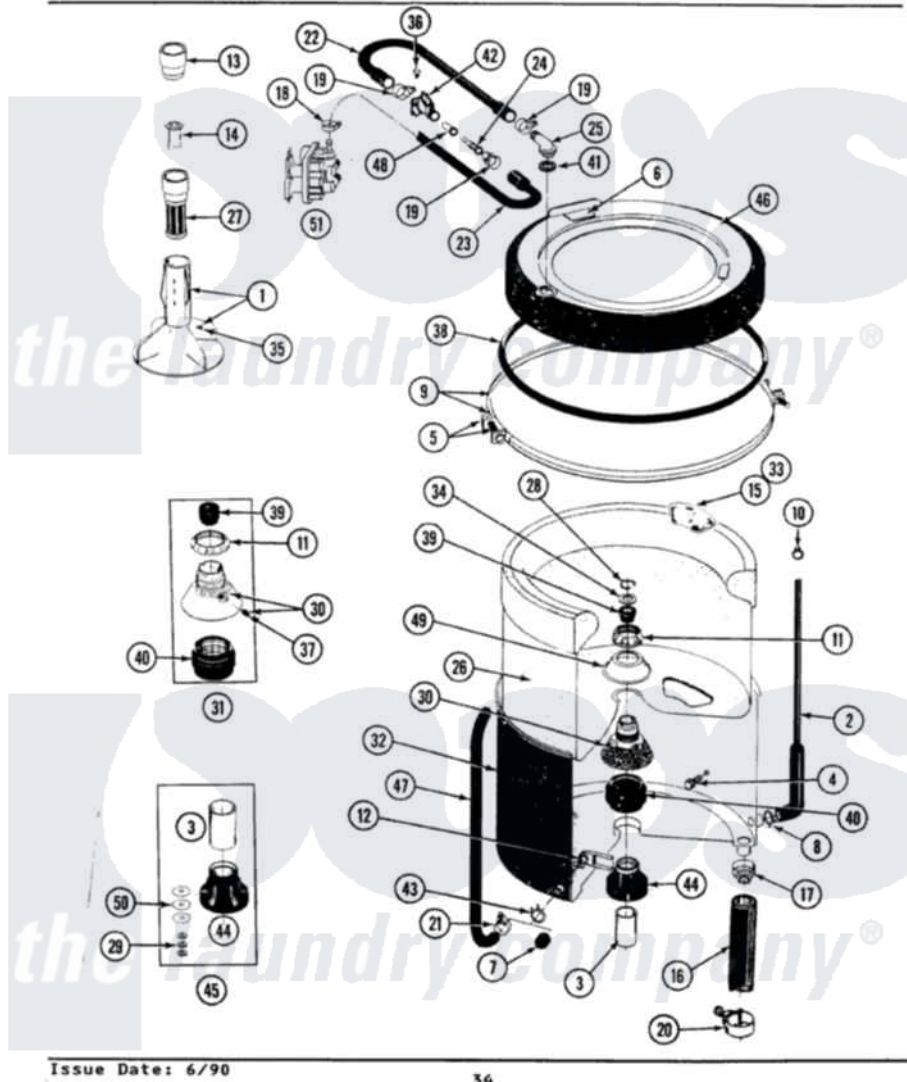

Maytag LA7400 07 - TUB, AGITATOR, MOUNTING STEM & SEAL

SECTION: TUB, AGITATOR, MOUNTING STEM & SEAL
 MODEL: ALL MODELS

Issue Date: 6/90

34

Maytag Residential Maytag LA7400 Washer Parts Parts Diagram 07 - TUB, AGITATOR, MOUNTING STEM & SEAL
 Click on the part number to view part

Item	Original Part Number	Replaced By	Status	Part Description
1	207538			Agitator W/Lock Screw
2	212942	22001619		Tube, Water Level Switch
3	211130			Bearing Liner, Tub Bearing
4	200744	W10175939		Bolt
"	205254	W10175938		Bolt
5	205529			Nut And Bolt Kit For Tub Clam
6	215232			Bumper, Unbalance
8	211641			Clamp, 1-1/16"
9	200846			Clamp - Tub Cover
10	410296	596669		Clamp, Manifold
11	211047	6-2110472		Nut- Clamp
12	214434			Spout, Deflector
14	215733			Dispensing Cup
16	Y212989			Hose, Outer Tub To Pump
17	200900	616099		Clamp
18	201575			Clamp, Hose

19	202515	596669	Clamp, Manifold
20	202574	3367052	Clamp, Hose
21	205161	489503	Clamp
22	Y215234		Hose, Injector Fill
23	213013		Hose, Injector
24	213015		Nozzle, Injector
25	215235		Tube, Injector
26	201523	Not Available	INNER TUB
"	207830	Not Available	INNER TUB W/PLUG
27	Y207427		Lint Filter Shallow
28	Y015667		Retaining Ring
29	Y054867		Washer, Lock
30	202521	6-2095720	Mounting S
31	204012	6-2095720	Mounting S
32	205486	Not Available	PART NOT USED
34	Y015666		Washer, Retaining -
35	206478	Not Available	SCREW & WASHER FOR AGITATOR
36	312620		Screw, Sems
37	211618	22001423	Set Screw, Mounting Stem
38	211232		Seal, Tub Cover
39	Y0A4298	6-0A57420	Seal- Agitator
40	201537	6-2095720	Mounting S
41	215233		Seal For Injector Tube
42	215447		Sleeve For Injector
43	214739	596669	Clamp, Manifold
44	200824	6-2040130	Tub Bearin
45	204013	6-2040130	Tub Bearin
46	206380	Not Available	COVER, TUB
47	214495		Tube, Inlet To Tub
48	213016	216201	Nozzle
49	211210		Washer, Clamping Nut
50	211100		Washer, Outer Tub
51	205613		Water Valve