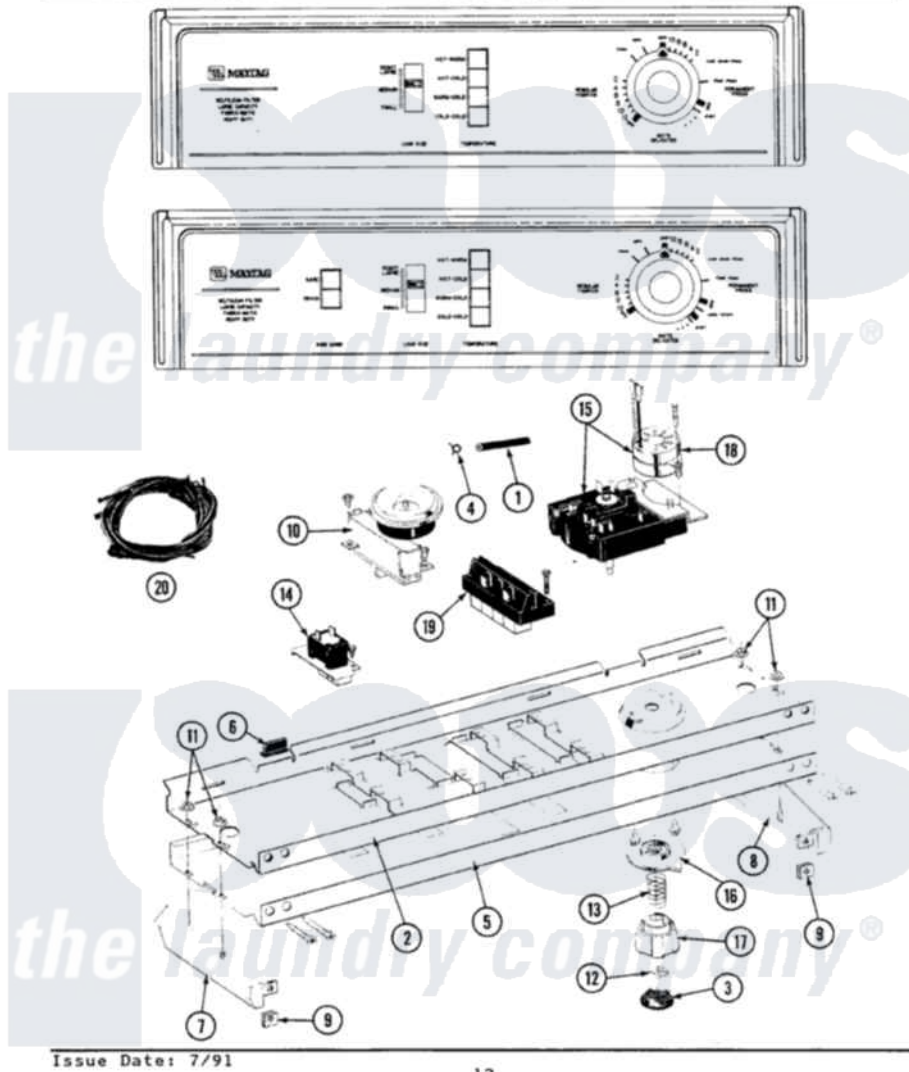

Maytag LA7500 02 - CONTROL PANEL

SECTION: CONTROL PANEL
 MODEL: A7500 A7500S A7500W SERIES 01

Maytag Residential Maytag LA7500 Washer Parts Parts Diagram 02 - CONTROL PANEL
 Click on the part number to view part

Item	Original Part Number	Replaced By	Status	Part Description
1	212942	22001619		Tube, Water Level Switch
2	214809			Back Up Plate
"	210932			Screw, No.8 X 9/16 Ctsk Note: Screw, Inlet Duct
3	215821		Not Available	CAP, KNOB
4	410296	596669		Clamp, Manifold
5	207400		Not Available	CONTROL PANEL
"	210932			Screw, No.8 X 9/16 Ctsk Note: Screw, Inlet Duct
6	214897			Pad, Control Panel
7	207215		Not Available	END CAP LH
8	207216		Not Available	END CAP RH
9	214894			Fastener, End Cap
10	211168	W10139210		Screw, 8-18 X 5/16
"	207362		Not Available	INFINITE LEVEL PRESSURE SWITCH
11	214872			Palnut, End Cap Note: Nut, Lamp Holder

12	211605		Bezel, Timer Dial
13	211065		Spring, Index Wheel
14	207365		2 Button Switch
"	211168	W10139210	Screw, 8-18 X 5/16
15	213966	3400014	Screw
16	215827	Not Available	TIMER DIAL SKIRT
17	215828		Knob, Timer
18	205033	22205033	Motor- Tim
19	213117	67006908	Screw, Ice Rack
"	207367	Not Available	TEMP CONTROL SWITCH - 4 BUTTON
20	207382		Wire Harness