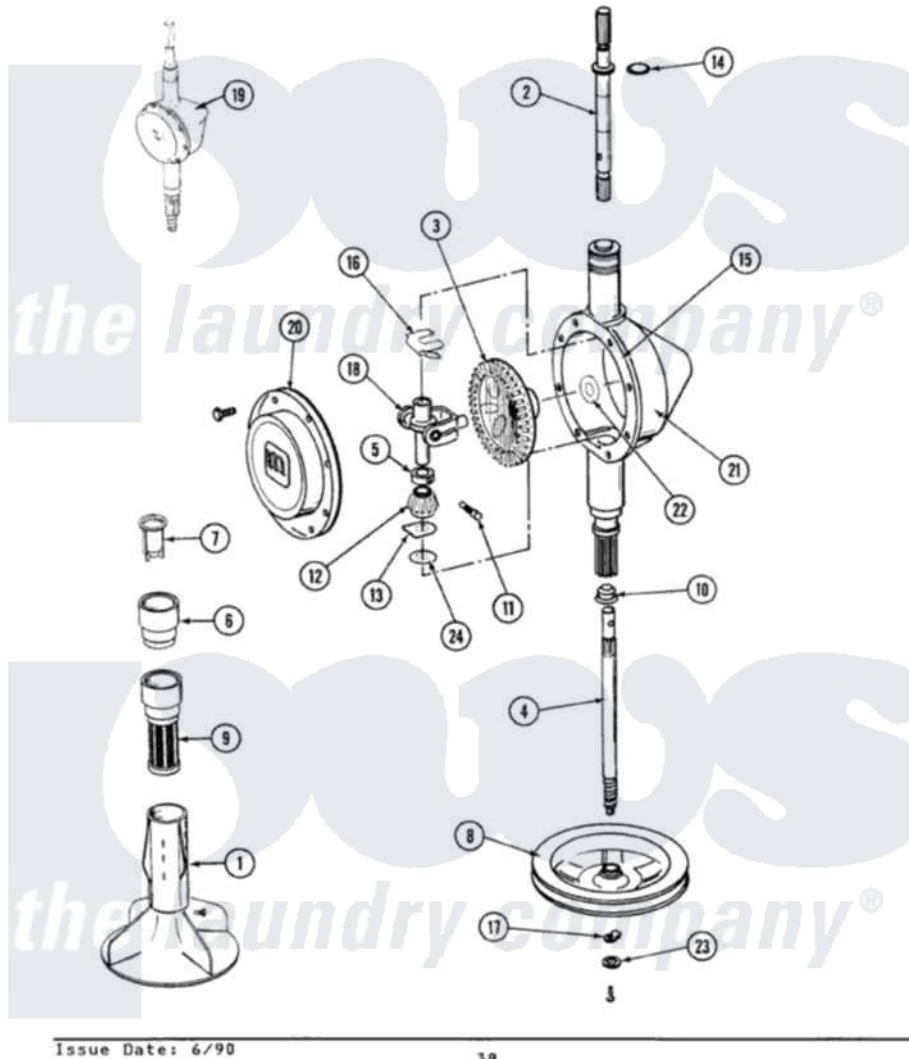

Maytag LA7500 03 - ORBITAL TRANSMISSION

SECTION: ORBITAL TRANSMISSION
MODEL: ALL MODELS

Issue Date: 6/90

38

Maytag [Residential Maytag LA7500 Washer Parts](#) Parts Diagram 03 - ORBITAL TRANSMISSION
Click on the part number to view part

Item	Original Part Number	Replaced By	Status	Part Description
1	207538			Agitator W/Lock Screw
2	207153	6-2097820		Kit- Shaft
3	206713	6-2067130		Gear- Beve
4	215411	12001451		Ctr Shaft W/Collar Andkeeper-Sha
5	215415		Not Available	COLLAR, LOWER
8	211059	6-2301530		Pulley
10	206602	207843		Lip Seal Repair Kit
11	Y206629			Pin, Collar
12	215401	W10221114		Pinion
13	215395			Plate, Clutch
14	210690			Seal, Rubber
15	Y058700	675652		Adhesive
16	215581			Spring, Agitator Shaft
17	211375	681582		Screw
"	211089			Lug, Stop Pulley
18	206685	6-2066850		Yoke

19	206708	6-2097790	Transmison
20	206628		Cover, Transmission
"	215417		Not Available
			SCREW, TRANSMISSION COVER
21	206625	6-2097790	Transmison
22	215394		Washer, Bevel Gear
23	211090	22003555	Washer, Stop Lug
24	211483	6-2114830	Washer- SP