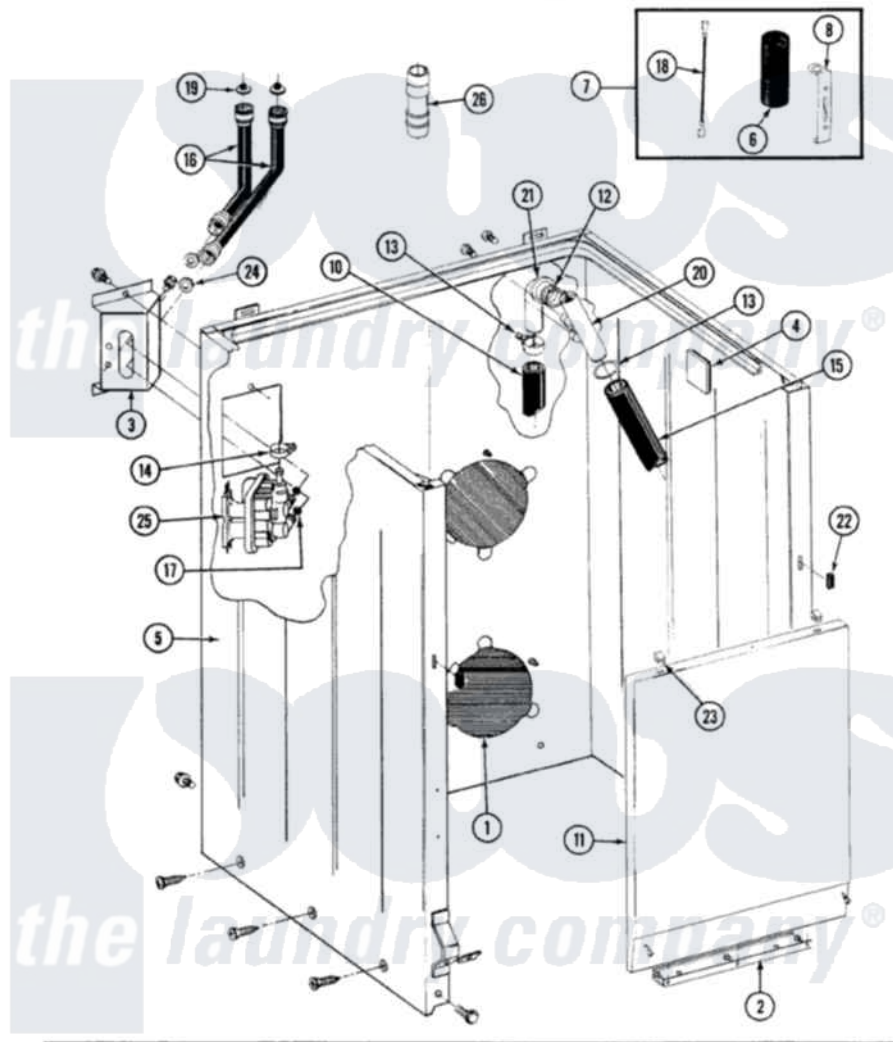

# Maytag LA7500S 01 - CABINET, WATER VALVE, HOSES & FRNT PANEL

SECTION: CABINET, WATER VALVE, HOSES & FRONT PANEL

MODEL: ALL MODELS

Issue Date: 6/90

32

Maytag Residential Maytag LA7500S Washer Parts Diagram 01 - CABINET, WATER VALVE, HOSES & FRNT PANEL

Click on the part number to view part

Item	Original Part Number	Replaced By	Status	Part Description
1	211878		Not Available	PLATE, ACCESS
2	211294	<a href="#">90767</a>		Screw, 8A X 3/8 HeX Washer Head Tapping
"	<a href="#">213846</a>			Guard, Belt
3	214812	<a href="#">22002361</a>		Bracket, Water Valve
"	212276	<a href="#">W10116760</a>		Screw
4	<a href="#">215058</a>			Pad, Cabinet Bumper
5	<a href="#">204439</a>			Screw And Fstner Assembly
"	203319	<a href="#">22203319</a>		Cabinet
"	203319L		Not Available	(ALMOND)
"	203319M		Not Available	CABINET-HARVEST WHEAT
"	<a href="#">213007</a>			Xfor Cabinet See Cabinet, Back
"	213122	<a href="#">27001200</a>		Screw
"	213121	<a href="#">3400111</a>		Screw, 12-14 X 5/8
6	<a href="#">Y200832</a>			Capacitor