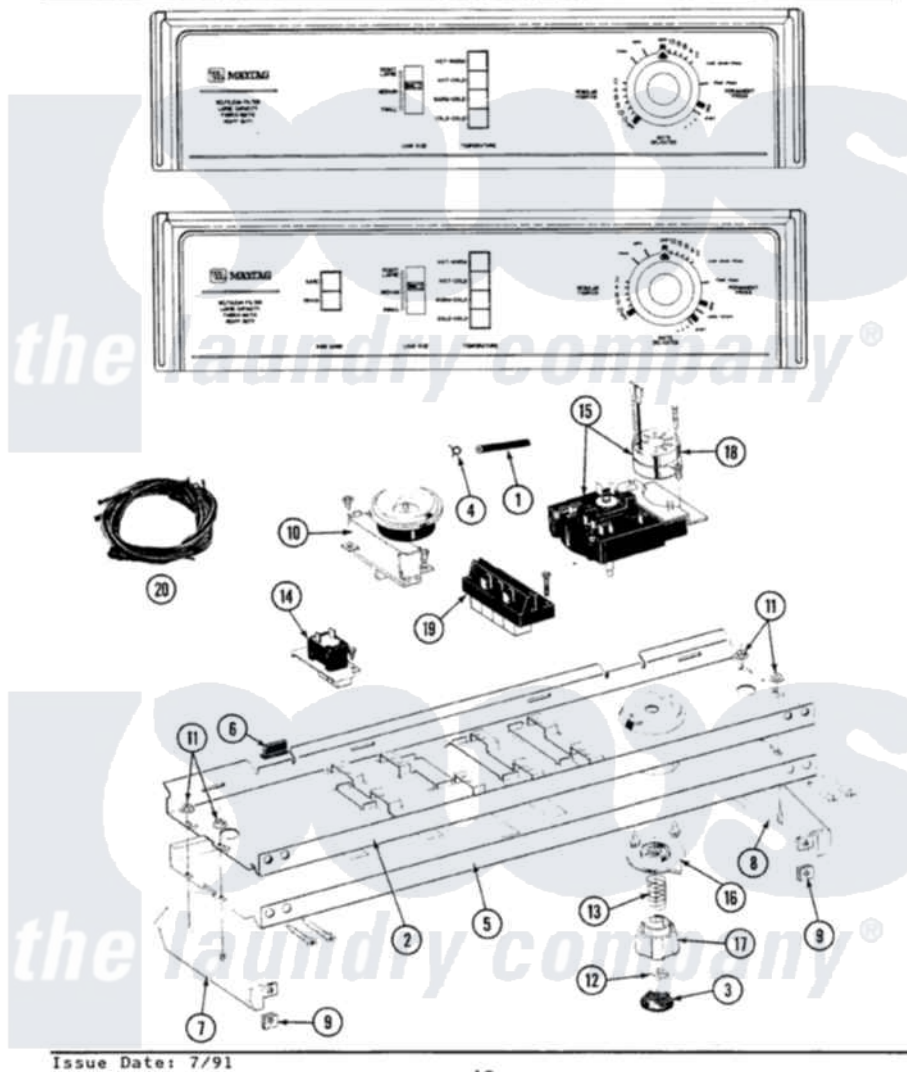

# Maytag LA7500S 02 - CONTROL PANEL

SECTION: CONTROL PANEL  
 MODEL: A7500 A7500S A7500W SERIES 01

Issue Date: 7/91

12

Maytag [Residential Maytag LA7500S Washer Parts](#) Parts Diagram 02 - CONTROL PANEL  
 Click on the part number to view part

Item	Original Part Number	Replaced By	Status	Part Description
1	212942	<a href="#">22001619</a>		Tube, Water Level Switch
2	<a href="#">214809</a>			Back Up Plate
"	<a href="#">210932</a>			Screw, No.8 X 9/16 Ctsk Note: Screw, Inlet Duct
3	215821		Not Available	CAP, KNOB
4	410296	<a href="#">596669</a>		Clamp, Manifold
5	207399		Not Available	CONTROL PANEL
"	<a href="#">210932</a>			Screw, No.8 X 9/16 Ctsk Note: Screw, Inlet Duct
6	<a href="#">214897</a>			Pad, Control Panel
7	207215		Not Available	END CAP LH
8	207216		Not Available	END CAP RH
9	<a href="#">214894</a>			Fastener, End Cap
10	211168	<a href="#">W10139210</a>		Screw, 8-18 X 5/16
"	207362		Not Available	INFINITE LEVEL PRESSURE SWITCH
11	<a href="#">214872</a>			Palnut, End Cap Note: Nut, Lamp Holder

12	<a href="#">211605</a>		Bezel, Timer Dial
13	<a href="#">211065</a>		Spring, Index Wheel
14	<a href="#">207365</a>		2 Button Switch
"	211168	<a href="#">W10139210</a>	Screw, 8-18 X 5/16
15	213966	<a href="#">3400014</a>	Screw
16	215827	Not Available	TIMER DIAL SKIRT
17	<a href="#">215828</a>		Knob, Timer
18	205033	<a href="#">22205033</a>	Motor- Tim
19	213117	<a href="#">67006908</a>	Screw, Ice Rack
"	207367	Not Available	TEMP CONTROL SWITCH - 4 BUTTON
20	<a href="#">207409</a>		Wire Harness
"	<a href="#">207382</a>		Wire Harness