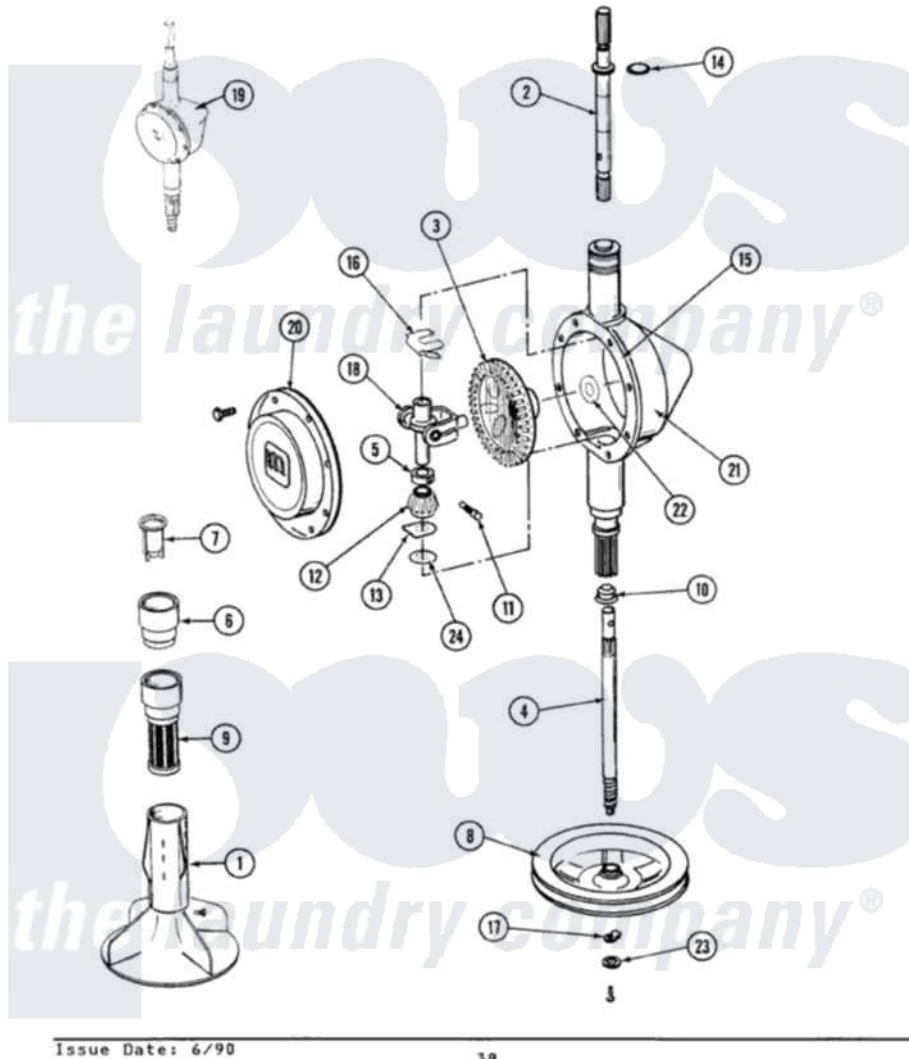

Maytag LA7500S 03 - ORBITAL TRANSMISSION

SECTION: ORBITAL TRANSMISSION
MODEL: ALL MODELS

Issue Date: 6/90

38

Maytag Residential Maytag LA7500S Washer Parts Parts Diagram 03 - ORBITAL TRANSMISSION
Click on the part number to view part

Item	Original Part Number	Replaced By	Status	Part Description
1	207538			Agitator W/Lock Screw
2	207153	6-2097820		Kit- Shaft
3	206713	6-2067130		Gear- Beve
4	215411	12001451		Ctr Shaft W/Collar Andkeeper-Sha
5	215415		Not Available	COLLAR, LOWER
8	211059	6-2301530		Pulley
10	206602	207843		Lip Seal Repair Kit
11	Y206629			Pin, Collar
12	215401	W10221114		Pinion
13	215395			Plate, Clutch
14	210690			Seal, Rubber
15	Y058700	675652		Adhesive
16	215581			Spring, Agitator Shaft
17	211375	681582		Screw
"	211089			Lug, Stop Pulley
18	206685	6-2066850		Yoke

19	206708	6-2097790	Transmison
20	206628		Cover, Transmission
"	215417		Not Available
			SCREW, TRANSMISSION COVER
21	206625	6-2097790	Transmison
22	215394		Washer, Bevel Gear
23	211090	22003555	Washer, Stop Lug
24	211483	6-2114830	Washer- SP