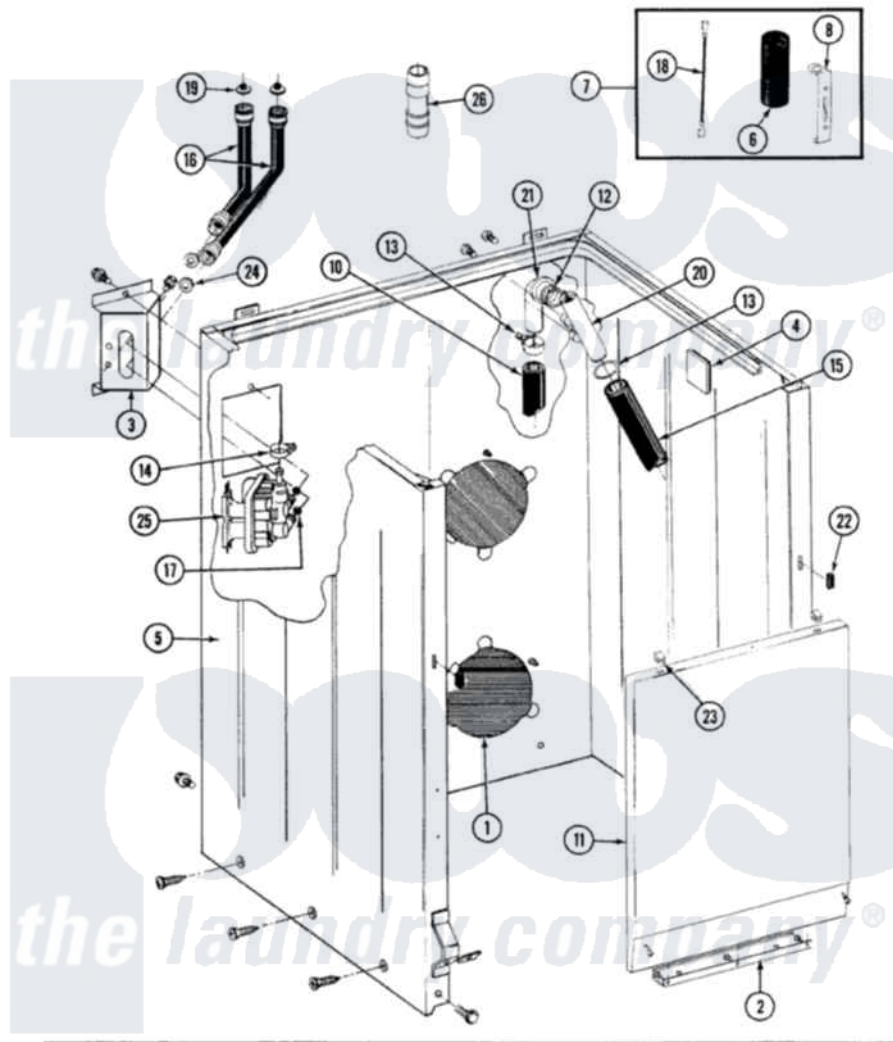

# Maytag LA7500W 01 - CABINET, WATER VALVE, HOSES & FRNT PANEL

SECTION: CABINET, WATER VALVE, HOSES & FRONT PANEL

MODEL: ALL MODELS

Issue Date: 6/90

32

Maytag Residential Maytag LA7500W Washer Parts Diagram 01 - CABINET, WATER VALVE, HOSES & FRNT PANEL

Click on the part number to view part

Item	Original Part Number	Replaced By	Status	Part Description
1	211878		Not Available	PLATE, ACCESS
2	211294	<a href="#">90767</a>		Screw, 8A X 3/8 HeX Washer Head Tapping
"	<a href="#">213846</a>			Guard, Belt
3	214812	<a href="#">22002361</a>		Bracket, Water Valve
"	212276	<a href="#">W10116760</a>		Screw
4	<a href="#">215058</a>			Pad, Cabinet Bumper
5	<a href="#">204439</a>			Screw And Fstner Assembly
"	203319	<a href="#">22203319</a>		Cabinet
"	203319L		Not Available	(ALMOND)
"	203319M		Not Available	CABINET-HARVEST WHEAT
"	<a href="#">213007</a>			Xfor Cabinet See Cabinet, Back
"	213122	<a href="#">27001200</a>		Screw
"	213121	<a href="#">3400111</a>		Screw, 12-14 X 5/8
6	<a href="#">Y200832</a>			Capacitor