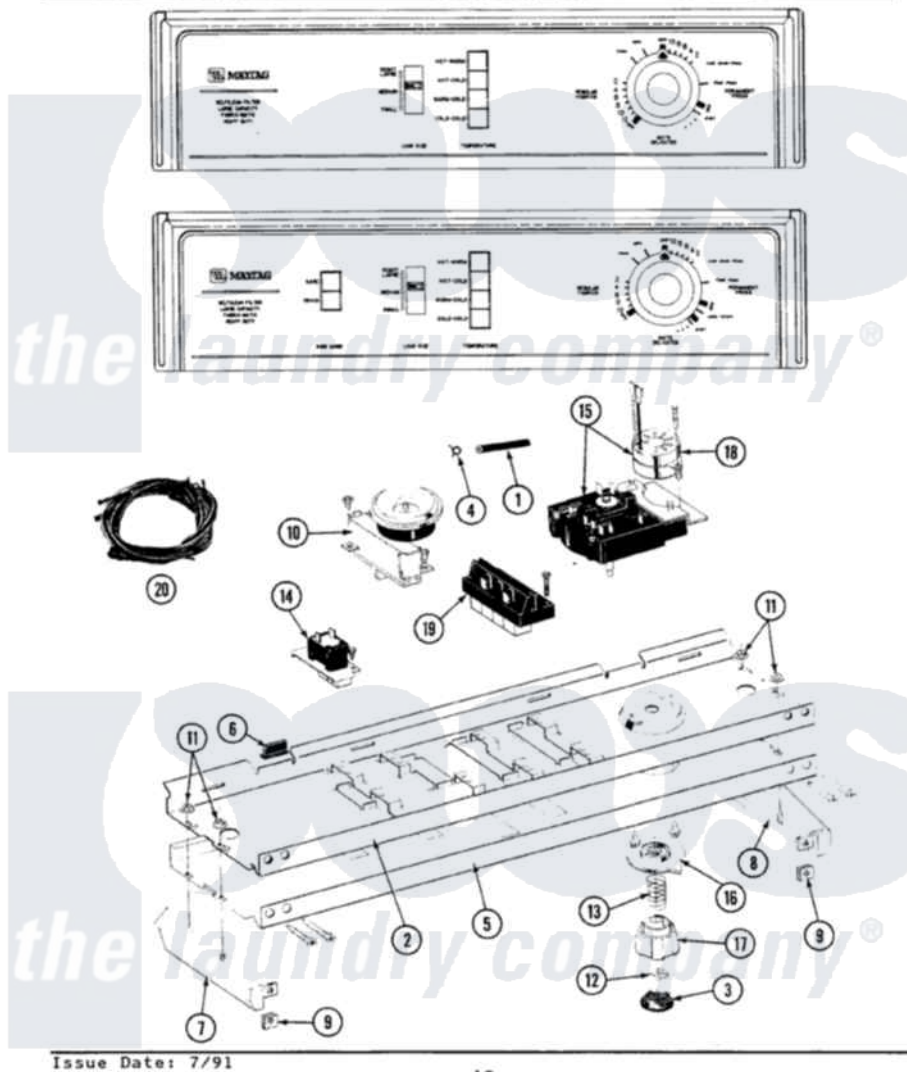

Maytag LA7500W 02 - CONTROL PANEL

SECTION: CONTROL PANEL
 MODEL: A7500 A7500S A7500W SERIES 01

Issue Date: 7/91

12

Maytag [Residential Maytag LA7500W Washer Parts](#) Parts Diagram 02 - CONTROL PANEL
 Click on the part number to view part

Item	Original Part Number	Replaced By	Status	Part Description
1	212942	22001619		Tube, Water Level Switch
2	214809			Back Up Plate
"	210932			Screw, No.8 X 9/16 Ctsk Note: Screw, Inlet Duct
3	215821		Not Available	CAP, KNOB
4	410296	596669		Clamp, Manifold
5	207918		Not Available	CONTROL PANEL
"	210932			Screw, No.8 X 9/16 Ctsk Note: Screw, Inlet Duct
"	207399		Not Available	CONTROL PANEL
6	214897			Pad, Control Panel
7	207215		Not Available	END CAP LH
8	207216		Not Available	END CAP RH
9	214894			Fastener, End Cap
10	211168	W10139210		Screw, 8-18 X 5/16
"	207362		Not Available	INFINITE LEVEL PRESSURE SWITCH

11	214872		Palnut, End Cap Note: Nut, Lamp Holder
12	211605		Bezel, Timer Dial
13	211065		Spring, Index Wheel
14	207365		2 Button Switch
"	211168	W10139210	Screw, 8-18 X 5/16
15	213966	3400014	Screw
16	215827	Not Available	TIMER DIAL SKIRT
17	215828		Knob, Timer
18	205033	22205033	Motor- Tim
19	213117	67006908	Screw, Ice Rack
"	207367	Not Available	TEMP CONTROL SWITCH - 4 BUTTON
20	207409		Wire Harness
"	207382		Wire Harness