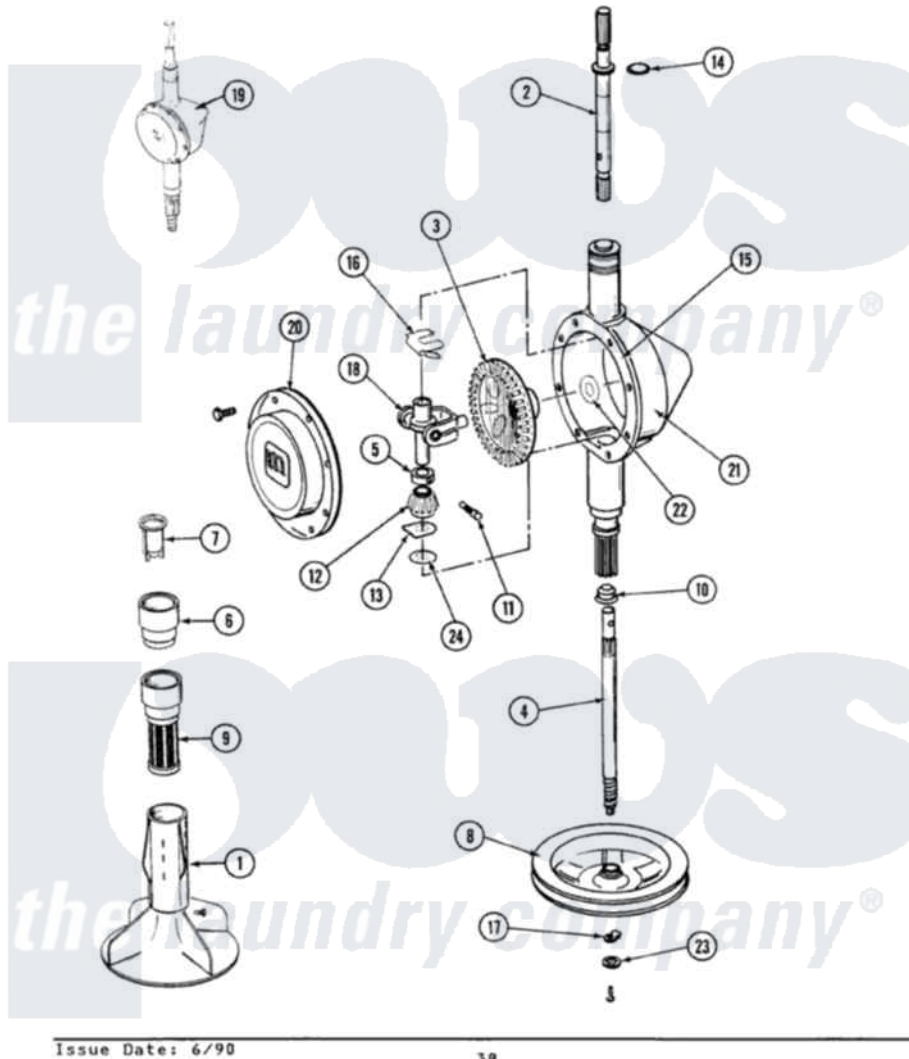

Maytag LA7500W 03 - ORBITAL TRANSMISSION

SECTION: ORBITAL TRANSMISSION
MODEL: ALL MODELS

Issue Date: 6/90

38

Maytag [Residential Maytag LA7500W Washer Parts](#) Parts Diagram 03 - ORBITAL TRANSMISSION
Click on the part number to view part

Item	Original Part Number	Replaced By	Status	Part Description
1	207538			Agitator W/Lock Screw
2	207153	6-2097820		Kit- Shaft
3	206713	6-2067130		Gear- Beve
4	215411	12001451		Ctr Shaft W/Collar Andkeeper-Sha
5	215415		Not Available	COLLAR, LOWER
8	211059	6-2301530		Pulley
10	206602	207843		Lip Seal Repair Kit
11	Y206629			Pin, Collar
12	215401	W10221114		Pinion
13	215395			Plate, Clutch
14	210690			Seal, Rubber
15	Y058700	675652		Adhesive
16	215581			Spring, Agitator Shaft
17	211375	681582		Screw
"	211089			Lug, Stop Pulley
18	206685	6-2066850		Yoke

19	206708	6-2097790	Transmison
20	206628		Cover, Transmission
"	215417		Not Available
			SCREW, TRANSMISSION COVER
21	206625	6-2097790	Transmison
22	215394		Washer, Bevel Gear
23	211090	22003555	Washer, Stop Lug
24	211483	6-2114830	Washer- SP