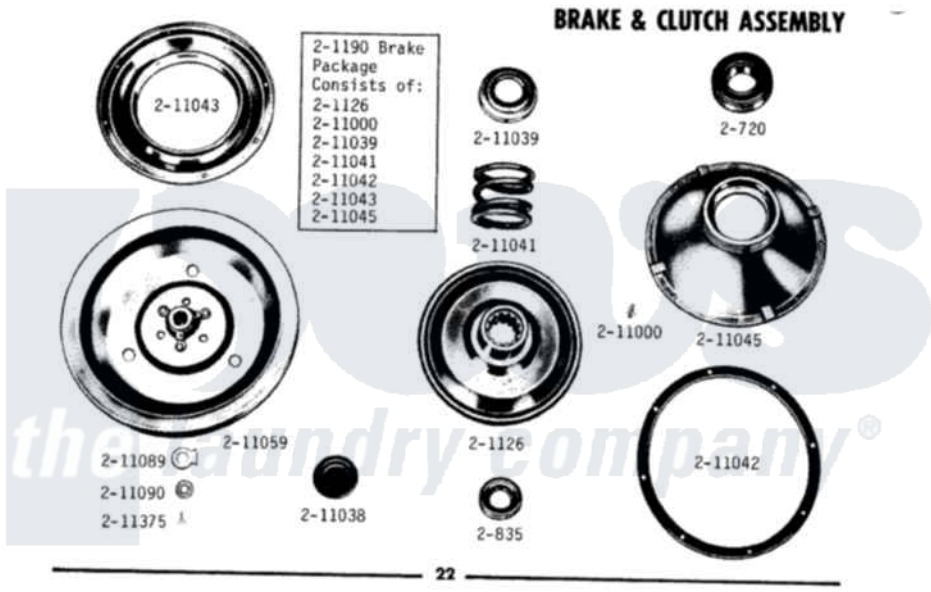

MODELS A806-A806S **AGITATOR & ACCESSORIES**

Maytag Residential Maytag LA806 Washer Parts Parts Diagram 01 - AGITATOR & ACCESSORIES
 Click on the part number to view part

Item	Original Part Number	Replaced By	Status	Part Description
1	Y015494			Stop Ring-Agitator Shaft
2	203265			Lint Filter-Dispenser
3	203323	22004085		Large Agitator
4	212815		Not Available	DISPENSER CUP