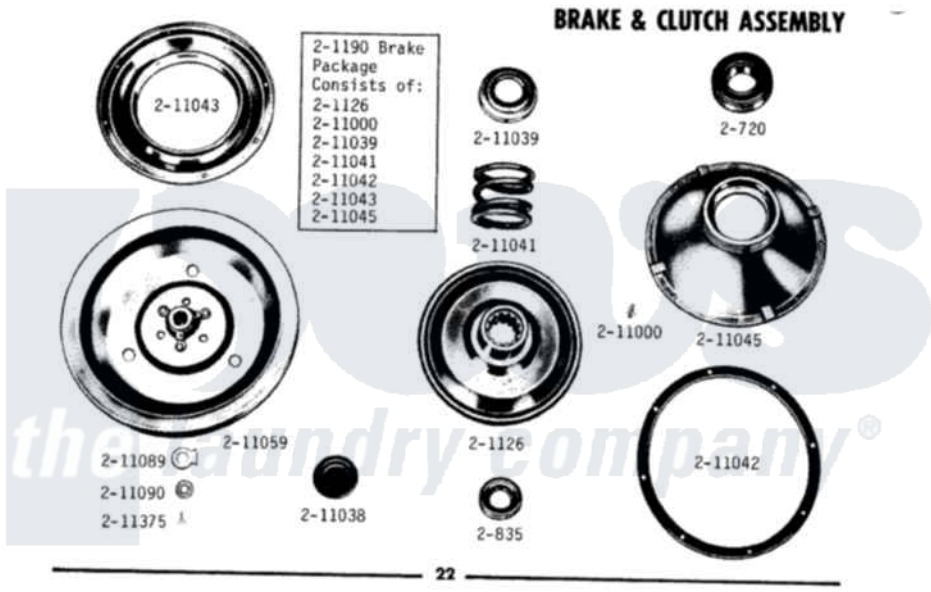

# Maytag LA806S 01 - AGITATOR & ACCESSORIES

**MODELS A806-A806S** **AGITATOR & ACCESSORIES**

Maytag [Residential Maytag LA806S Washer Parts](#) Parts Diagram 01 - AGITATOR & ACCESSORIES  
 Click on the part number to view part

Item	Original Part Number	Replaced By	Status	Part Description
1	<a href="#">Y015494</a>			Stop Ring-Agitator Shaft
2	<a href="#">203265</a>			Lint Filter-Dispenser
3	203323	<a href="#">22004085</a>		Large Agitator
4	212815		Not Available	DISPENSER CUP