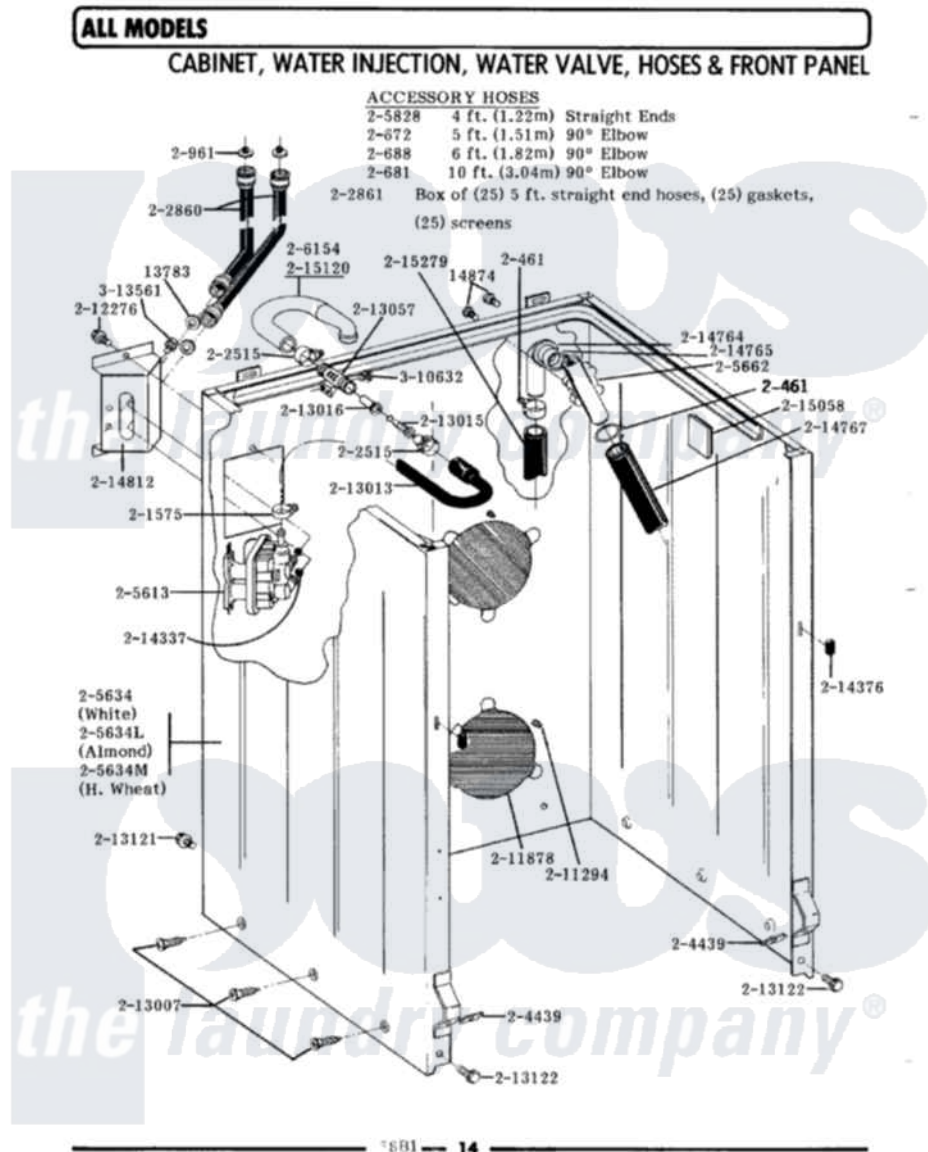

Maytag LA810 02 - CBNT,WATER INJ & VALVE,HOSES & FRT PANEL

Maytag Residential Maytag LA810 Washer Parts Parts Diagram 02 - CBNT.WATER INJ & VALVE,HOSES & FRT PANEL

Click on the part number to view part

Item	Original Part Number	Replaced By	Status	Part Description
1	Y013783			Washer, Inlet Hose
2	Y014874			Screw, Idler Arm And Sleeve
3	200461	285655		Clamp, Hose
4	200672	76314		Hose, Inlet 6 Ft. Hose With Elbow
5	200681	21001467		Hose- 10'
6	200688	76314		Hose, Inlet 6 Ft. Hose With Elbow
7	Y200832			Capacitor
8	200961	12001413		Strainer And Washer Kit
9	201575			Clamp, Hose
10	202515	596669		Clamp, Manifold
11	202860			Inlet Hose Assembly
12	202861	202860		Inlet Hose Assembly
13	203237			No.17 Wire With Terminal
14	204439			Screw And Fstner Assembly

15	205613		Water Valve
17	205634L	Not Available	CABINET WELD ASSEMBLY WITH BUM
19	205662	206638	Siphon Break
20	205828	202860	Inlet Hose Assembly
21	206103		Capacitor Kit
22	206154		Injector Tube With Seal
23	211149		Clip, Capacitor
24	211294	90767	Screw, 8A X 3/8 HeX Washer Head Tapping
25	211878	Not Available	PLATE, ACCESS
26	212276	W10116760	Screw
27	212982	22001650	Fastener, Spring
29	212998L	Not Available	FRONT PANEL-ALMOND
30	213007		Xfor Cabinet See Cabinet, Back
31	213013		Hose, Injector
32	213015		Nozzle, Injector
33	213016	216201	Nozzle
34	213057	22213057	Sleeve- In
35	213121	3400111	Screw, 12-14 X 5/8
36	213122	27001200	Screw
37	213846		Guard, Belt
38	214337	96160	Screen
39	214376	22002331	Spacer, Front Panel
40	214764	208847	Elbow
41	214765		Gasket, Siphon Break
42	214767	22001448	Hose, Pump
43	214768	211704	Hose, Drain
44	214812	22002361	Bracket, Water Valve
45	200461	285655	Clamp, Hose
46	215058		Pad, Cabinet Bumper
47	215120		Seal For Injector Tube
48	Y310632	1163839	Screw
49	Y313561		Screw---NA