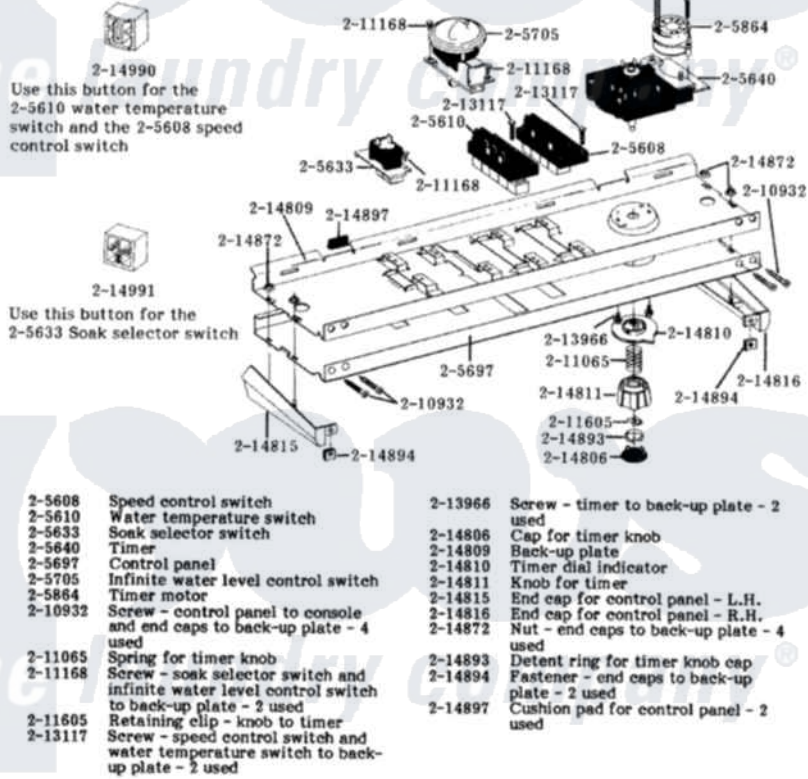

Maytag LA810 04 - CONTROL PANEL, TIMER & SWITCHES (A810)

MODEL A810 CONTROL PANEL, TIMER & SWITCHES

A810

Maytag Residential Maytag LA810 Washer Parts Parts Diagram 04 - CONTROL PANEL, TIMER & SWITCHES (A810)
Click on the part number to view part

Item	Original Part Number	Replaced By	Status	Part Description
1	205608		Not Available	SPEED CONTROL SWITCH
2	205610			Water Temperature Switch
3	205633			Suds Save Switch
4	205640			Timer
5	205697		Not Available	CONTROL PANEL
7	205864		Not Available	TIMER MOTOR 120-60
8	210932			Screw, No.8 X 9/16 Ctsk Note: Screw, Inlet Duct
9	211065			Spring, Index Wheel
10	211168	W10139210		Screw, 8-18 X 5/16
11	211605			Bezel, Timer Dial
12	213117	67006908		Screw, Ice Rack
13	213966	3400014		Screw
14	214806		Not Available	CAP FOR TIMER KNOB
15	214809			Back Up Plate
16	214810	22001571		Bezel, Timer Dial
17	214811			Knob For Timer

18	214815		End Cap F/Control Panel-LH
19	214816		End Cap F/Control Panel-RH
20	214872		Palnut, End Cap Note: Nut, Lamp Holder
21	214893	Not Available	DETENT RING F/TIMER KNOB CA
22	214894		Fastener, End Cap
23	214897		Pad, Control Panel