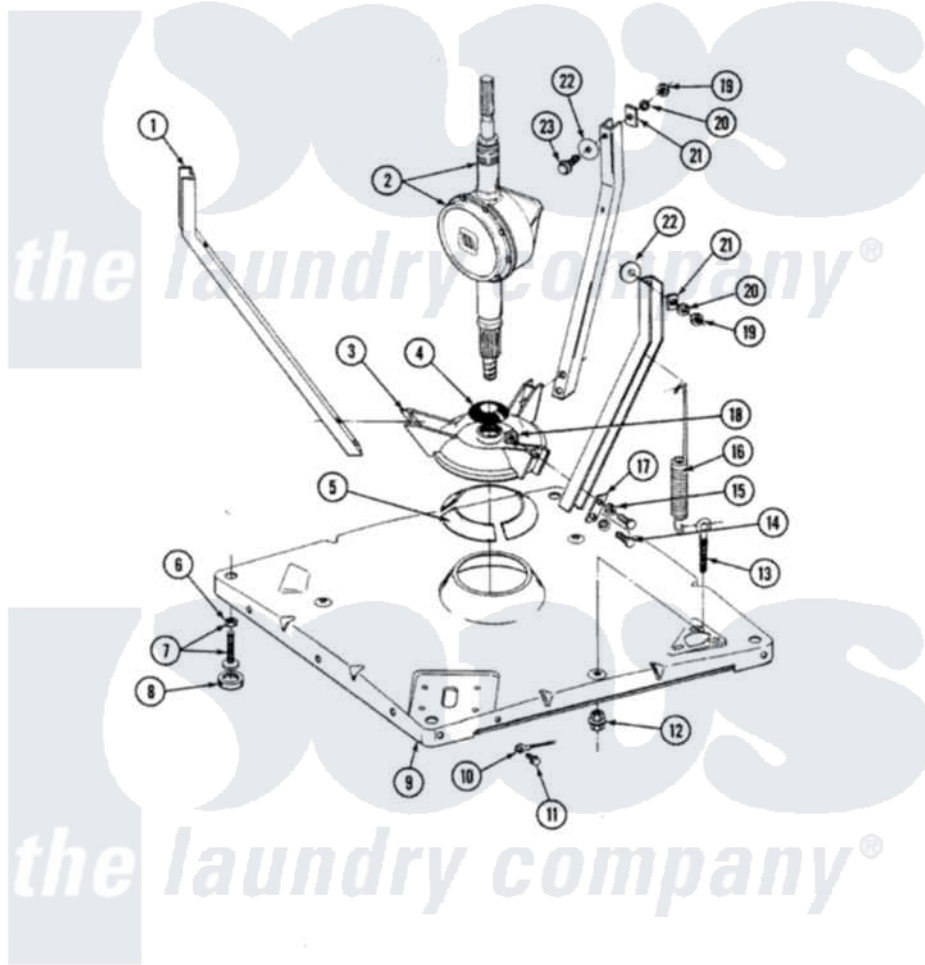

# Maytag LA8120 01 - BASE ASSEMBLY

SECTION: BASE ASSEMBLY  
 MODEL: A8120 A8210

P/N 16000168

Issue Date: 5/91

16

Maytag Residential Maytag LA8120 Washer Parts Parts Diagram 01 - BASE ASSEMBLY  
 Click on the part number to view part

Item	Original Part Number	Replaced By	Status	Part Description
1	213100		Not Available	PART NOT USED
2	206708	<a href="#">6-2097790</a>		Transmison
3	<a href="#">203725</a>			Damper W/Bolt And Clip
4	211028	<a href="#">22001586</a>		Deflector, Water
5	<a href="#">203956</a>			Damper Pad Kit
6	<a href="#">210385</a>			Lock Nut For Adjustable Leg
7	Y302699	<a href="#">22003428</a>		Leg, Adjustable
8	<a href="#">210684</a>			Foot, Adjustable Leg
9	<a href="#">203274</a>			Base With Damper Pads
10	<a href="#">204807</a>			Ground Wire, Supp. Plte To Top Cover
11	210186	<a href="#">3370225</a>		Screw
12	<a href="#">211949</a>			Nut, Adjustment Eyebolt
13	213120	<a href="#">216416</a>		Bolt, Eye/Centering Spring
14	<a href="#">Y015627</a>			Screw- Hex
15	911852	<a href="#">486009</a>		Lockwasher
16	<a href="#">213054</a>			Centering Spring - 3 Used

17	<a href="#">213073</a>		Washer, Double Brace
18	<a href="#">Y052785</a>		Nut, Brace To Damper
19	<a href="#">Y052734</a>		Nut, Carrage Bolts And Bracket
20	<a href="#">Y054867</a>		Washer, Lock
21	212979	Not Available	WASHER, TUB BRACE
22	<a href="#">211100</a>		Washer, Outer Tub
23	200744	<a href="#">W10175939</a>	Bolt