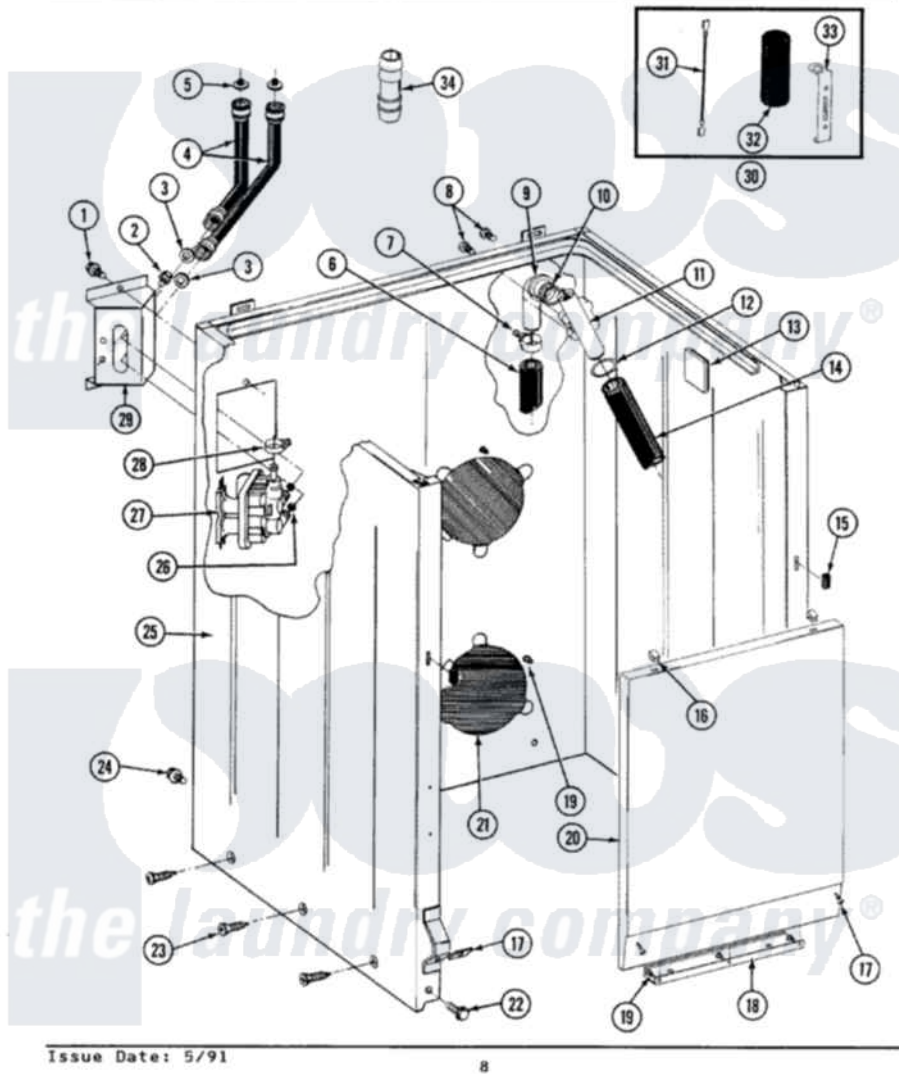

# Maytag LA8120 02 - CABINET

SECTION: CABINET  
MODEL: A8120 A8210

P/N 16000168

Maytag [Residential Maytag LA8120 Washer Parts](#) Parts Diagram 02 - CABINET  
Click on the part number to view part

Item	Original Part Number	Replaced By	Status	Part Description
1	212276	<a href="#">W10116760</a>		Screw
2	<a href="#">Y313561</a>			Screw---NA
3	<a href="#">Y013783</a>			Washer, Inlet Hose
4	<a href="#">202860</a>			Inlet Hose Assembly
5	200961	<a href="#">12001413</a>		Strainer And Washer Kit
6	<a href="#">216017</a>			Hose, Drain
"	215279	<a href="#">22003410</a>		Hose, Drain
"	<a href="#">Y059149</a>			(7/8" I.D. CARTON OF 50 FT.)
7	200908	<a href="#">285655</a>		Clamp, Hose
"	200461	<a href="#">285655</a>		Clamp, Hose
8	<a href="#">Y014874</a>			Screw, Idler Arm And Sleeve
9	214764	<a href="#">208847</a>		Elbow
"	Y216016	<a href="#">W10116738</a>		Elbow
10	<a href="#">214765</a>			Gasket, Siphon Break
11	<a href="#">206638</a>			Siphon Break
12	200461	<a href="#">285655</a>		Clamp, Hose