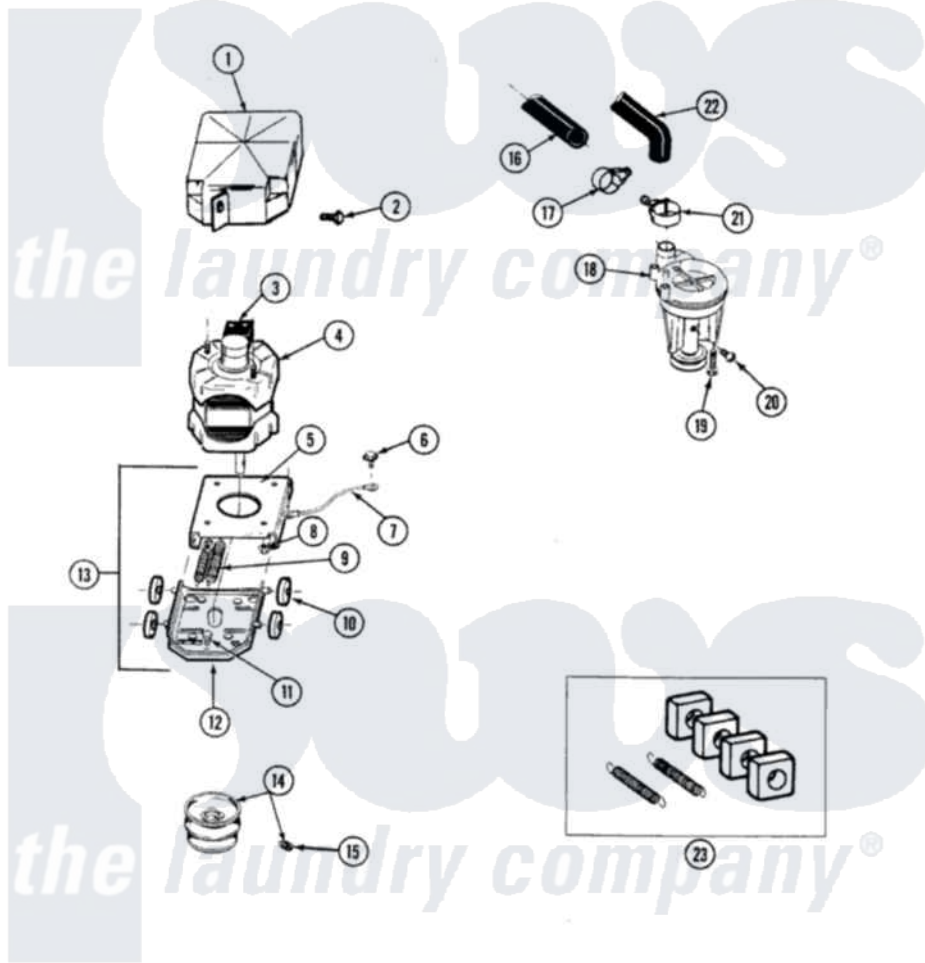

Maytag LA8120 05 - MOTOR & PUMP ASSEMBLY

SECTION: MOTOR & PUMP ASSEMBLY
 MODEL: A8120 A8210

P/N 15000168

Issue Date: 5/91

18

Maytag [Residential Maytag LA8120 Washer Parts](#) Parts Diagram 05 - MOTOR & PUMP ASSEMBLY
 Click on the part number to view part

Item	Original Part Number	Replaced By	Status	Part Description
1	215098			Shield, Motor
2	213121	3400111		Screw, 12-14 X 5/8
3	205133		Not Available	(PROD. IDNo. 2-1664-8 & 2-5463)
"	206505		Not Available	PROD. No.201664-15, & No.205463-3.
"	205132		Not Available	SWITCH, MOTOR EXTERNAL START No.201664-14,205463-4 & 201800-4
4	201805	12002351		Motor-Drive
5	214956			Motor Mount Assembly
6	210186	3370225		Screw
7	901220			Ground Wire
8	Y311426	3400029		Nut, Adapter Plate
9	202718			Springs, Tension
10	204998	205000		Roller And Spring Kit 4+Spr
11	Y313561			Screw----NA
12	205908			Motor Mount Assembly

13	205999		Motor Mount Assembly
14	200816	6-2008160	Pulley- MO
15	Y053241		Set Screw, Motor Pulley
16	214767	22001448	Hose, Pump
17	200461	285655	Clamp, Hose
18	202203	6-2022030	Pump As Pa
19	211880		Screw, HeX Head No.10 X 1/2 Inc
20	Y015408	22003235	Screw, Bearing Insert
21	202574	3367052	Clamp, Hose
22	Y212989		Hose, Outer Tub To Pump
23	205000		Roller And Spring Kit 4+Spr