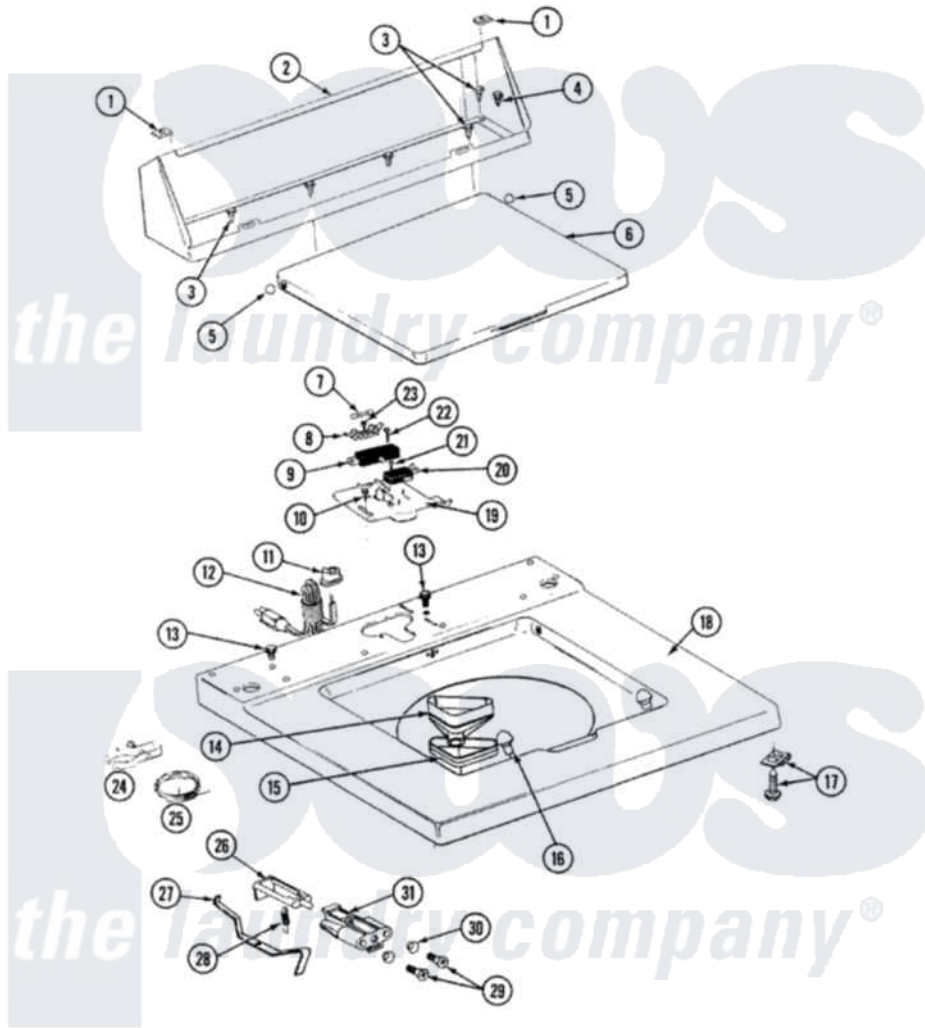

Maytag LA8120 06 - TOP COVER

SECTION: TOP COVER
 MODEL: A8120 A8210

P/N 16000168

Issue Date: 5/91

6

Maytag [Residential Maytag LA8120 Washer Parts](#) Parts Diagram 06 - TOP COVER
 Click on the part number to view part

Item	Original Part Number	Replaced By	Status	Part Description
1	215075			Fastener, Control Panel To Console
2	205635L		Not Available	CONSOLE (ALM)
"	205635M		Not Available	CONSOLE (HVST WHEAT)
3	211294	90767		Screw, 8A X 3/8 HeX Washer Head Tapping
4	Y313559			Screw
5	211726			Hinge, Ball Lid
6	212073L		Not Available	LID-ALMOND
7	207168	22001682		Switch Assembly, Lid W/4amp Fuse
8	207167			Block, Fuse
9	205415	279347		Switch-Lid
10	207159	489355		Screw, 8 X 1/2
11	211881			Grommet, Cord Part Not Used-Gas Models Only
12	210186	3370225		Screw
"	204590			Cord, Power

13	210186	3370225	Screw
16	212716		Bumper, Lid
17	204445		Screw And Fastener Assembly
18	207172L		Top Cover Assembly ALM--- NA
19	Y215699	22001678	Bracket, Switch And Fuse
20	207166		Switch, Check
21	912012	3400409	Screw
22	213501		Screw, No.6-20 X 1-1/8 Inch
23	Y311711		Screw, Fuse Block
24	301548		Clamp, Ground Wire
25	311155		Ground Wire And Clamp
26	215700	Not Available	LID SWITCH PLUNGER
"	208591	Not Available	KIT, PLUNGER & BRACKET
27	215704		Lever, Unbalance
28	213720		Spring, Lid Switch
29	910182	25-7809	Screw, No.6-20 1/2 Flthd Torx
30	211500		Washer, Bracket To Top Cover
31	216256	Not Available	BRACKET, UNBALANCE
"	214279	204968	Plunger And Bracket Assembly--W