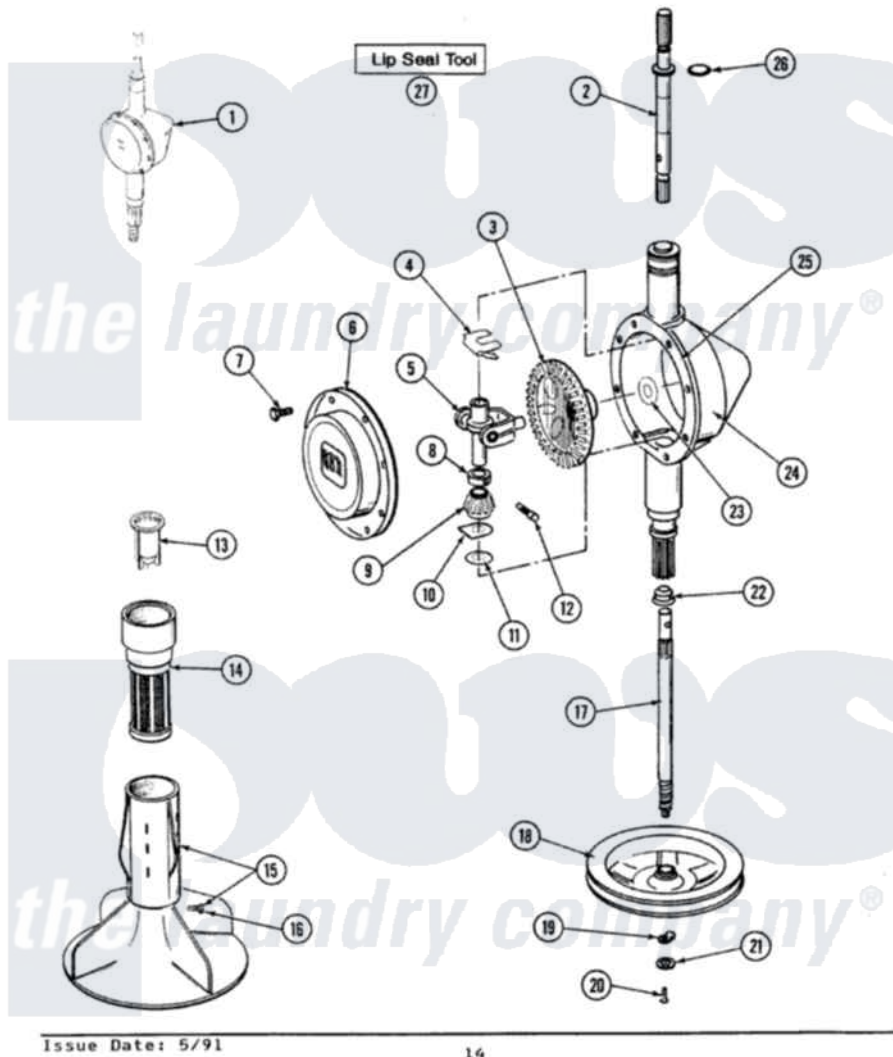

# Maytag LA8120 07 - TRANSMISSION

SECTION: TRANSMISSION-ORBITAL  
 MODEL: A8120 A8210

P/N 16000168

Issue Date: 5/91

14

Maytag [Residential Maytag LA8120 Washer Parts](#) Parts Diagram 07 - TRANSMISSION  
 Click on the part number to view part

Item	Original Part Number	Replaced By	Status	Part Description
1	206708	<a href="#">6-2097790</a>		Transmison
2	207153	<a href="#">6-2097820</a>		Kit- Shaft
3	206713	<a href="#">6-2067130</a>		Gear- Beve
4	<a href="#">215581</a>			Spring, Agitator Shaft
5	206685	<a href="#">6-2066850</a>		Yoke
6	<a href="#">206628</a>			Cover, Transmission
7	215417		Not Available	SCREW, TRANSMISSION COVER
8	215415		Not Available	COLLAR, LOWER
9	215401	<a href="#">W10221114</a>		Pinion
10	<a href="#">215395</a>			Plate, Clutch
11	211483	<a href="#">6-2114830</a>		Washer- SP
12	<a href="#">Y206629</a>			Pin, Collar
13	<a href="#">215733</a>			Dispensing Cup
14	<a href="#">Y207427</a>			Lint Filter Shallow
15	<a href="#">207538</a>			Agitator W/Lock Screw
				SCREW & WASHER FOR

16	206478		Not Available	SCREW & WASHER FOR AGITATOR
17	215411	<a href="#">12001451</a>		Ctr Shaft W/Collar Andkeeper-Sha
18	211059	<a href="#">6-2301530</a>		Pulley
19	<a href="#">211089</a>			Lug, Stop Pulley
20	211375	<a href="#">681582</a>		Screw
21	211090	<a href="#">22003555</a>		Washer, Stop Lug
22	206602	<a href="#">207843</a>		Lip Seal Repair Kit
23	<a href="#">215394</a>			Washer, Bevel Gear
24	206625	<a href="#">6-2097790</a>		Transmison
25	Y058700	<a href="#">675652</a>		Adhesive
26	<a href="#">210690</a>			Seal, Rubber
27	038228	<a href="#">20000021</a>		Lip Seal Tool Kit