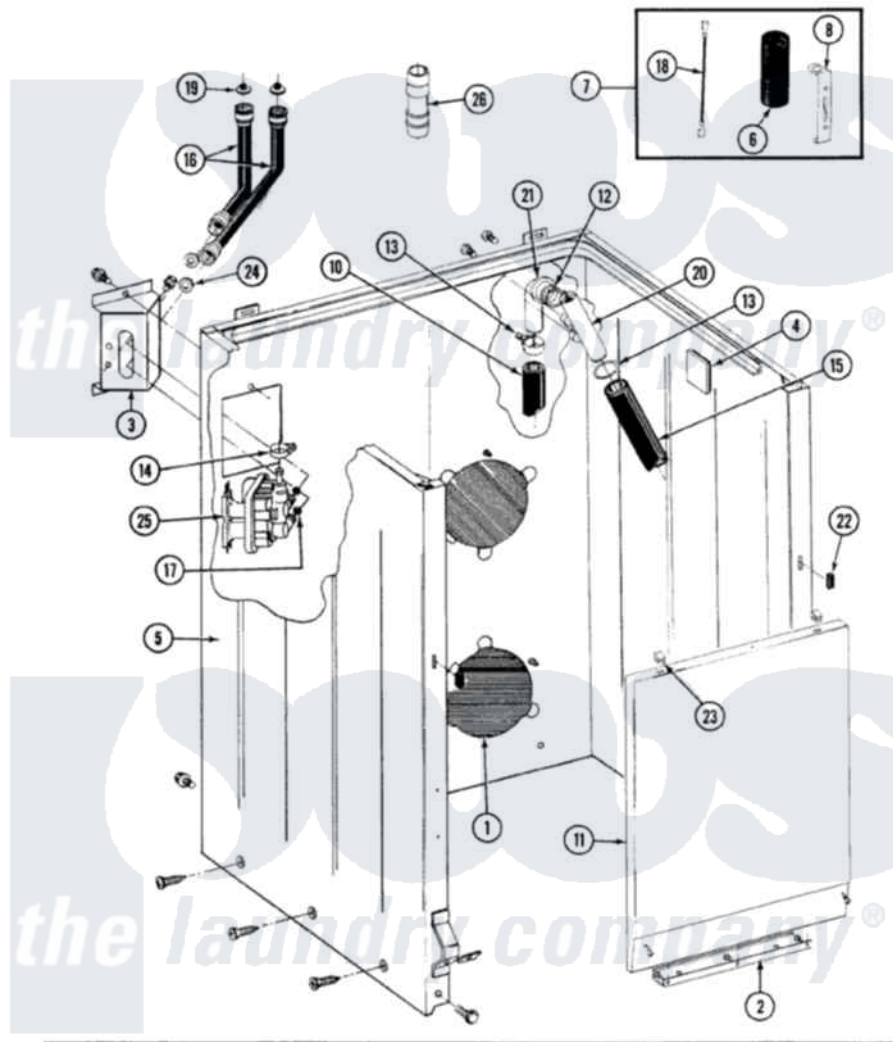

# Maytag LA8140 02 - CABINET, WATER VALVE, HOSES & FRNT PANEL

SECTION: CABINET, WATER VALVE, HOSES & FRONT PANEL

MODEL: ALL MODELS

Issue Date: 6/90

32

Maytag [Residential Maytag LA8140 Washer Parts](#) Parts Diagram 02 - CABINET, WATER VALVE, HOSES & FRNT PANEL

Click on the part number to view part

Item	Original Part Number	Replaced By	Status	Part Description
1	211294	<a href="#">90767</a>		Screw, 8A X 3/8 HeX Washer Head Tapping
"	211878		Not Available	PLATE, ACCESS
2	211294	<a href="#">90767</a>		Screw, 8A X 3/8 HeX Washer Head Tapping
"	<a href="#">213846</a>			Guard, Belt
3	212276	<a href="#">W10116760</a>		Screw
"	214812	<a href="#">22002361</a>		Bracket, Water Valve
4	<a href="#">215058</a>			Pad, Cabinet Bumper
5	203319L		Not Available	(ALMOND)
"	<a href="#">204439</a>			Screw And Fstner Assembly
"	213122	<a href="#">27001200</a>		Screw
"	213121	<a href="#">3400111</a>		Screw, 12-14 X 5/8
"	<a href="#">213007</a>			Xfor Cabinet See Cabinet, Back
6	<a href="#">Y200832</a>			Capacitor
7	<a href="#">206103</a>			Capacitor Kit