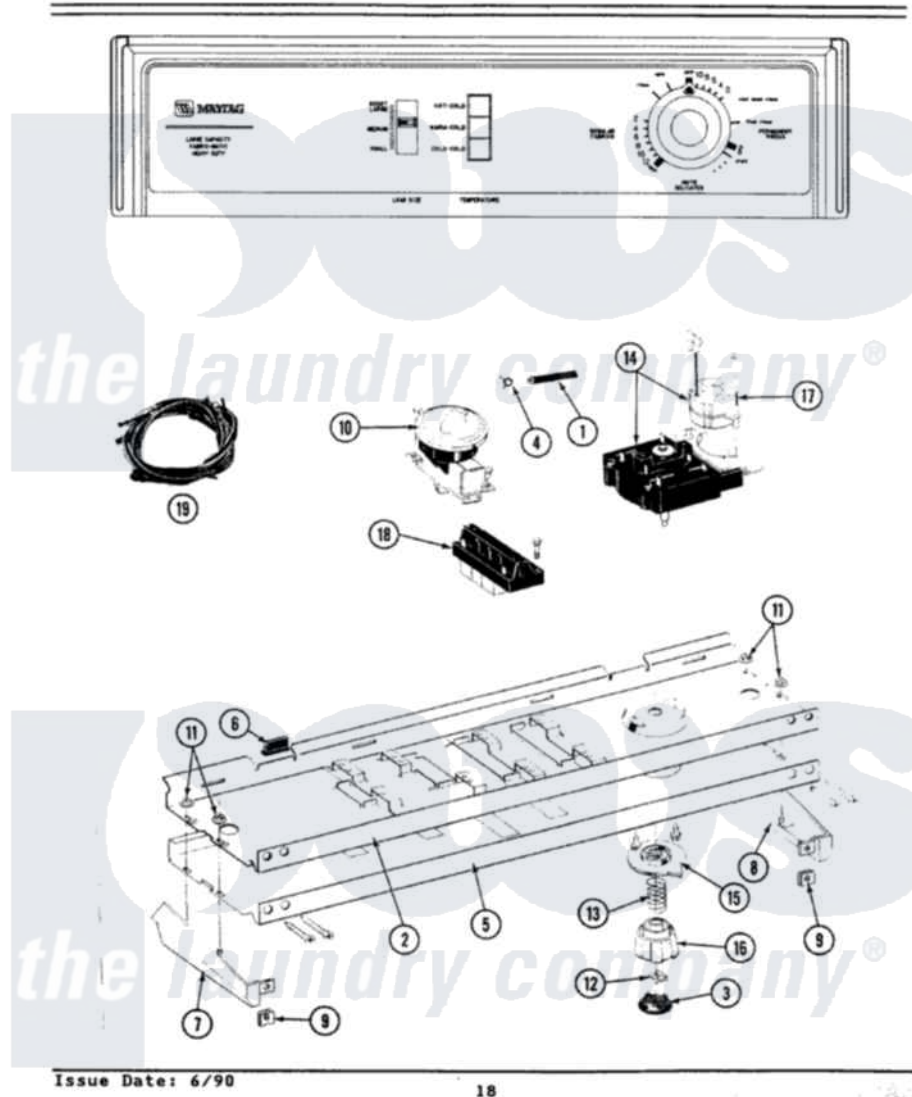

Maytag LA8140 04 - CONTROL PANEL

SECTION: CONTROL PANEL
MODEL: A8140

Issue Date: 6/90

18

Maytag [Residential Maytag LA8140 Washer Parts](#) Parts Diagram 04 - CONTROL PANEL
Click on the part number to view part

Item	Original Part Number	Replaced By	Status	Part Description
1	212942	22001619		Tube, Water Level Switch
2	214809			Back Up Plate
"	210932			Screw, No.8 X 9/16 Ctsk Note: Screw, Inlet Duct
3	215821		Not Available	CAP, KNOB
4	410296	596669		Clamp, Manifold
5	207605		Not Available	CONTROL PANEL
"	210932			Screw, No.8 X 9/16 Ctsk Note: Screw, Inlet Duct
6	214897			Pad, Control Panel
7	207215		Not Available	END CAP LH
8	207216		Not Available	END CAP RH
9	214894			Fastener, End Cap
10	211168	W10139210		Screw, 8-18 X 5/16
"	207362		Not Available	INFINITE LEVEL PRESSURE SWITCH
11	214872			Palnut, End Cap Note: Nut, Lamp Holder

12	211605		Bezel, Timer Dial
13	211065		Spring, Index Wheel
14	207377	Not Available	TIMER
"	213966	3400014	Screw
15	215827	Not Available	TIMER DIAL SKIRT
16	215828		Knob, Timer
17	205033	22205033	Motor- Tim
18	213117	67006908	Screw, Ice Rack
"	207368	Not Available	TEMP CONTROL SWITCH - 3 BUTTON
19	207383		Wire Harness