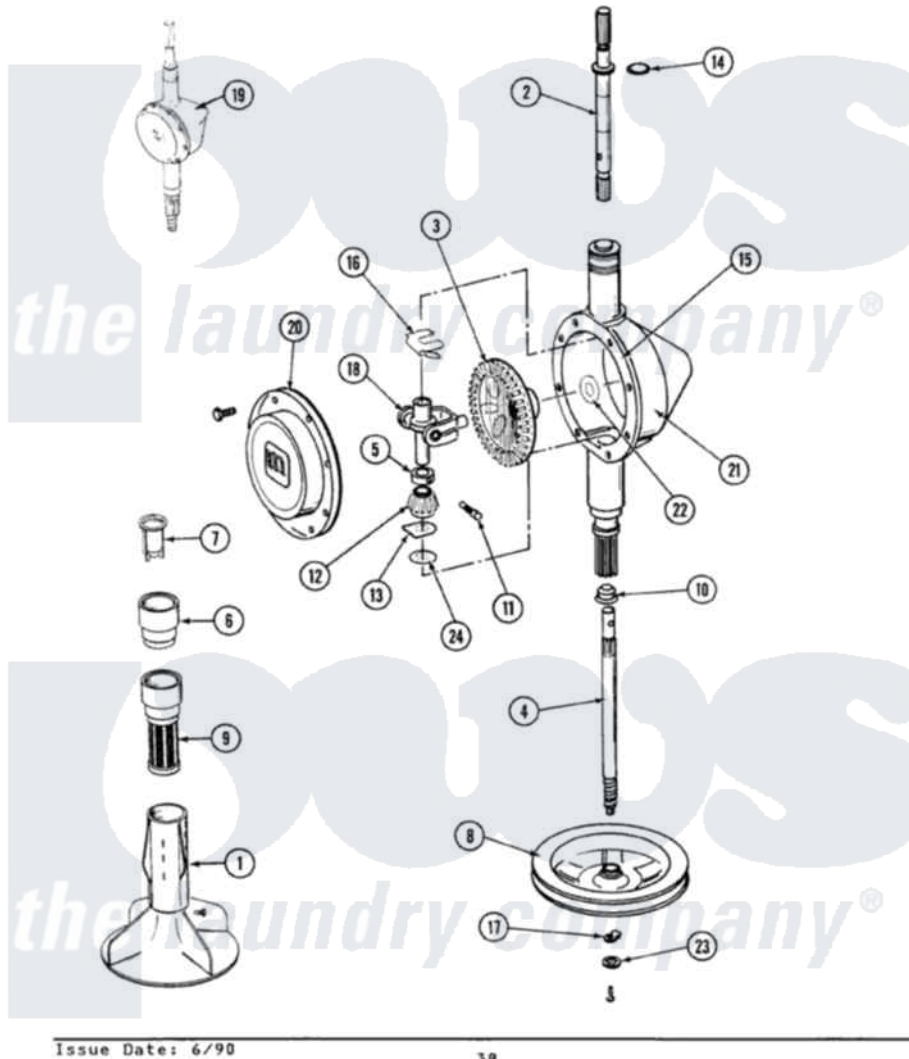

Maytag LA8140 05 - ORBITAL TRANSMISSION

SECTION: ORBITAL TRANSMISSION
MODEL: ALL MODELS

Issue Date: 6/90

38

Maytag [Residential Maytag LA8140 Washer Parts](#) Parts Diagram 05 - ORBITAL TRANSMISSION
Click on the part number to view part

Item	Original Part Number	Replaced By	Status	Part Description
1	206478		Not Available	SCREW & WASHER FOR AGITATOR
"	207538			Agitator W/Lock Screw
2	207153	6-2097820		Kit- Shaft
3	206713	6-2067130		Gear- Beve
4	215411	12001451		Ctr Shaft W/Collar Andkeeper-Sha
5	215415		Not Available	COLLAR, LOWER
6	215721			Dispensing Cap
7	215733			Dispensing Cup
8	211059	6-2301530		Pulley
9	Y207427			Lint Filter Shallow
10	206602	207843		Lip Seal Repair Kit
11	Y206629			Pin, Collar
12	215401	W10221114		Pinion
13	215395			Plate, Clutch
14	210690			Seal, Rubber

15	Y058700	675652	Adhesive
16	215581		Spring, Agitator Shaft
17	211375	681582	Screw
"	211089		Lug, Stop Pulley
18	206685	6-2066850	Yoke
19	206708	6-2097790	Transmison
20	206628		Cover, Transmission
"	215417	Not Available	SCREW, TRANSMISSION COVER
21	206625	6-2097790	Transmison
22	215394		Washer, Bevel Gear
23	211090	22003555	Washer, Stop Lug
24	211483	6-2114830	Washer- SP