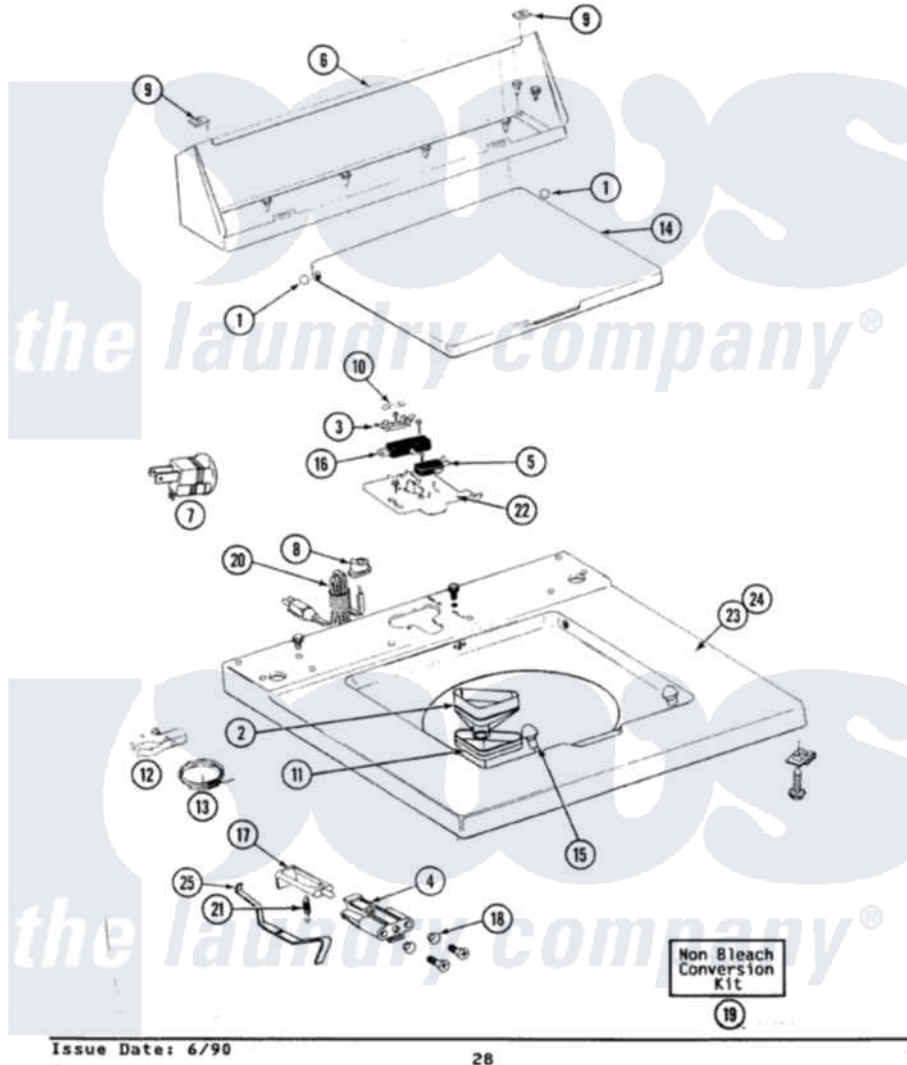

# Maytag LA8140 06 - TOP COVER, CONSOLE & LID SWITCH

SECTION: TOP COVER, CONSOLE & LID SWITCH  
 MODEL: ALL MODELS

Issue Date: 6/90

28

Maytag Residential Maytag LA8140 Washer Parts Parts Diagram 06 - TOP COVER, CONSOLE & LID SWITCH  
 Click on the part number to view part

Item	Original Part Number	Replaced By	Status	Part Description
1	<a href="#">211726</a>			Hinge, Ball Lid
2	<a href="#">215578</a>			Bleach Inlet Almond
3	215705	<a href="#">Y311711</a>		Screw, Fuse Block
"	<a href="#">207167</a>			Block, Fuse
4	216256		Not Available	BRACKET, UNBALANCE
"	910182	<a href="#">25-7809</a>		Screw, No.6-20 1/2 Flthd Torx
"	214279	<a href="#">204968</a>		Plunger And Bracket Assembly--W
5	912012	<a href="#">3400409</a>		Screw
"	<a href="#">207166</a>			Switch, Check
6	205635L		Not Available	CONSOLE (ALM)
"	211294	<a href="#">90767</a>		Screw, 8A X 3/8 HeX Washer Head Tapping
"	<a href="#">Y313559</a>			Screw
7	<a href="#">Y201808</a>			Converter
8	<a href="#">211881</a>			Grommet, Cord Part Not Used-Gas Models Only