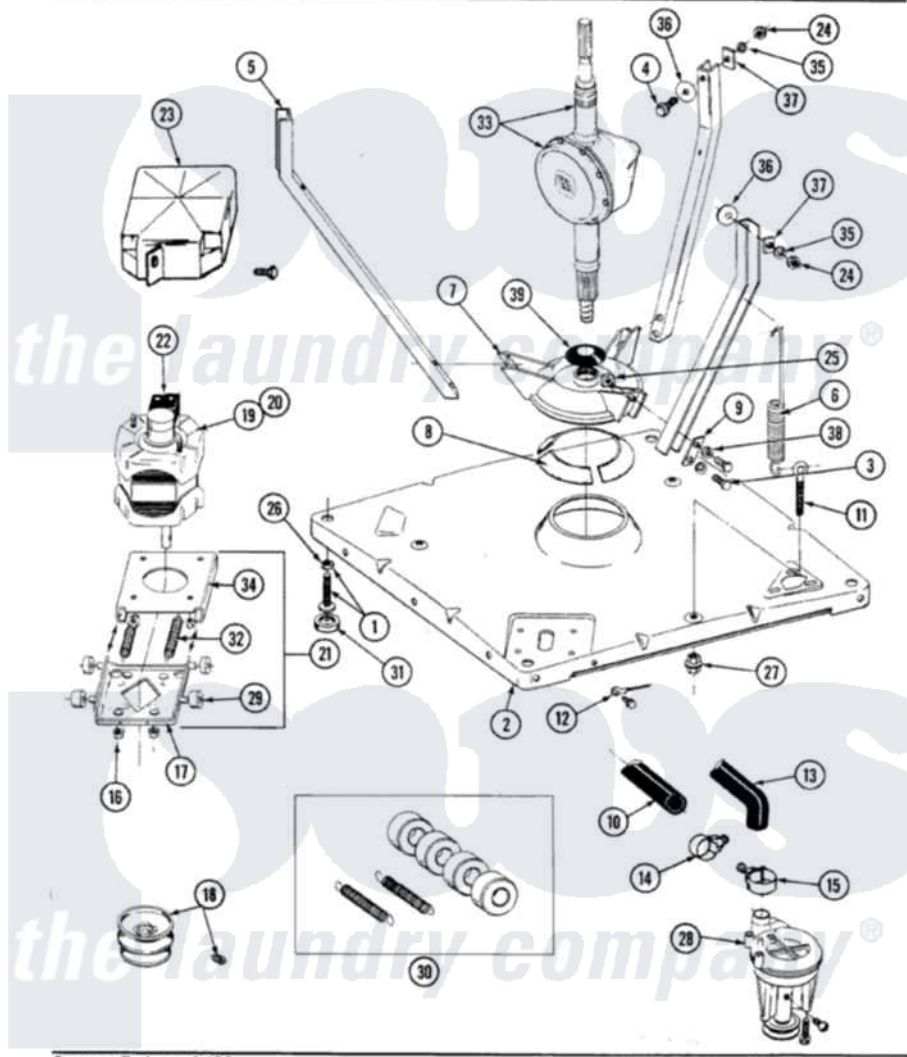

Maytag LA8200 01 - BASE, PUMP, MOTOR & COMPONENTS

SECTION: BASE, PUMP, MOTOR & COMPONENTS
 MODEL: ALL MODELS

Issue Date: 6/90

40

Maytag Residential Maytag LA8200 Washer Parts Parts Diagram 01 - BASE, PUMP, MOTOR & COMPONENTS
 Click on the part number to view part

Item	Original Part Number	Replaced By	Status	Part Description
1	Y302699	22003428		Leg, Adjustable
2	203274			Base With Damper Pads
3	Y015627			Screw- Hex
4	205254	W10175938		Bolt
"	200744	W10175939		Bolt
5	213100		Not Available	PART NOT USED
6	213054			Centering Spring - 3 Used
7	203725			Damper W/Bolt And Clip
8	203956			Damper Pad Kit
9	213073			Washer, Double Brace
10	214767	22001448		Hose, Pump
11	213120	216416		Bolt, Eye/Centering Spring
12	210186	3370225		Screw
"	204807			Ground Wire, Supp. Plte To Top Cover
13	Y212989			Hose, Outer Tub To Pump
14	200461	285655		Clamp, Hose