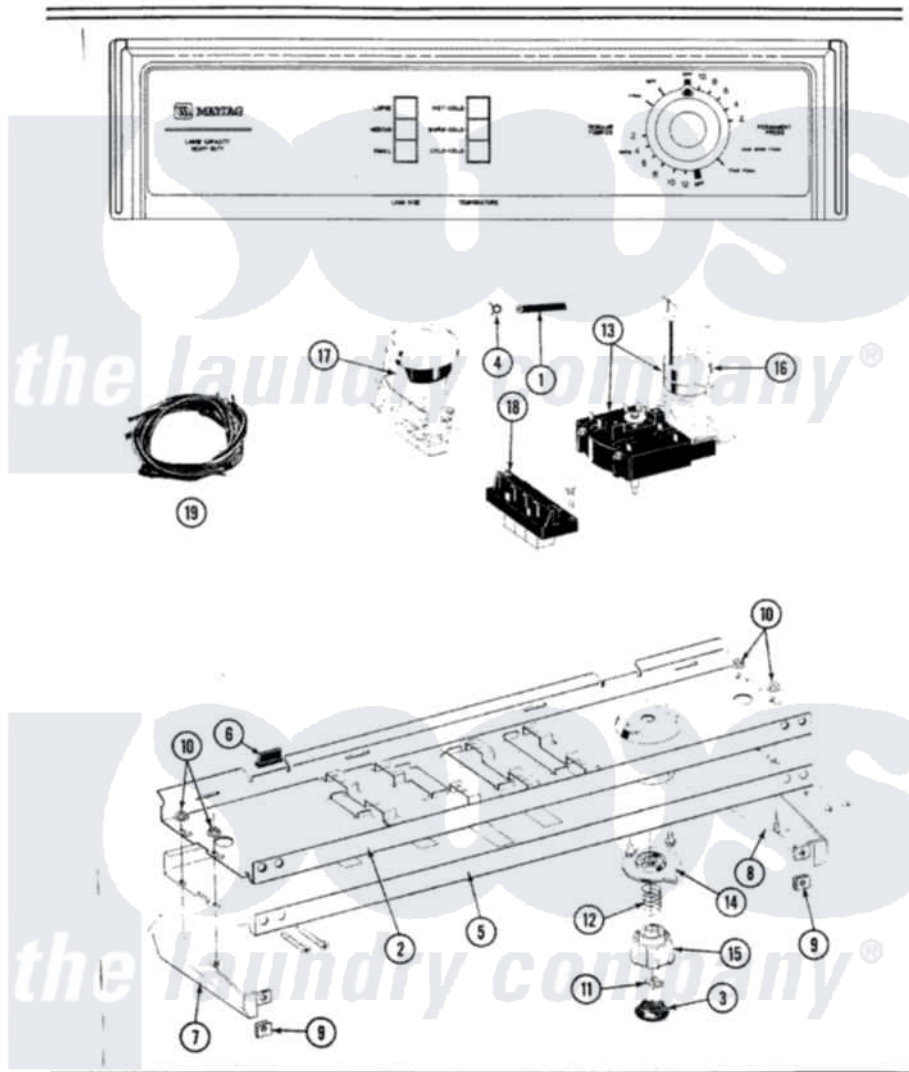

# Maytag LA8200 04 - CONTROL PANEL

SECTION: CONTROL PANEL

MODEL: A8200

Issue Date: 6/90

20

Maytag [Residential Maytag LA8200 Washer Parts](#) Parts Diagram 04 - CONTROL PANEL

[Click on the part number to view part](#)

Item	Original Part Number	Replaced By	Status	Part Description
1	212942	<a href="#">22001619</a>		Tube, Water Level Switch
2	<a href="#">214818</a>			Back Up Plate
"	<a href="#">210932</a>			Screw, No.8 X 9/16 Ctsk Note: Screw, Inlet Duct
3	215821		Not Available	CAP, KNOB
4	410296	<a href="#">596669</a>		Clamp, Manifold
5	207406		Not Available	CONTROL PANEL
"	<a href="#">210932</a>			Screw, No.8 X 9/16 Ctsk Note: Screw, Inlet Duct
6	<a href="#">214897</a>			Pad, Control Panel
7	207215		Not Available	END CAP LH
8	207216		Not Available	END CAP RH
9	<a href="#">214894</a>			Fastener, End Cap
10	<a href="#">214872</a>			Palnut, End Cap Note: Nut, Lamp Holder
11	<a href="#">211605</a>			Bezel, Timer Dial
12	<a href="#">211065</a>			Spring, Index Wheel

13	213966	<a href="#">3400014</a>	Screw
"	<a href="#">207379</a>		Timer
14	215827	Not Available	TIMER DIAL SKIRT
15	<a href="#">215828</a>		Knob, Timer
16	205033	<a href="#">22205033</a>	Motor- Tim
17	207363	Not Available	3 LEVEL PRESSURE SWITCH
"	211168	<a href="#">W10139210</a>	Screw, 8-18 X 5/16
18	213117	<a href="#">67006908</a>	Screw, Ice Rack
"	207368	Not Available	TEMP CONTROL SWITCH - 3 BUTTON
19	<a href="#">207383</a>		Wire Harness